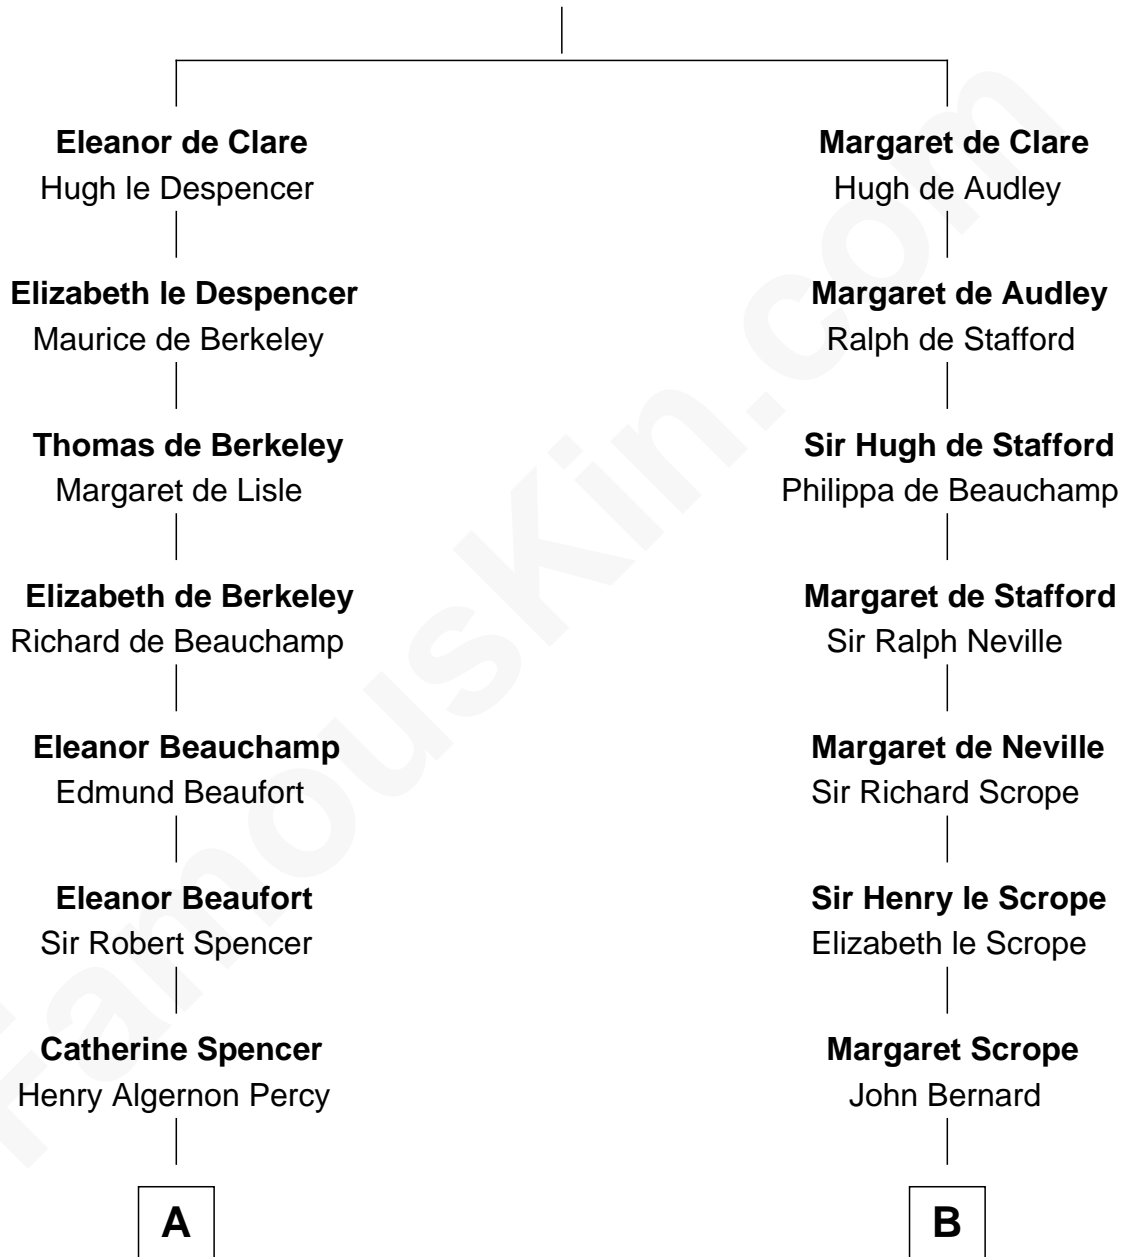

FamousKin.com

Relationship Chart of

Sir Winston Churchill

Prime Minister of the United Kingdom

18th cousin 2 times removed of

Benjamin Harrison

23rd U.S. President

Sir Gilbert de Clare

Joan of Acre

C

Sir George Spencer-Churchill

Jane Stewart

Sir John Winston Spencer-Churchill

Frances Anne Emily Vane

Randolph Henry Spencer-Churchill

Jeanette Jerome

Sir Winston Churchill

Prime Minister of the United Kingdom

D

John Scott Harrison

Elizabeth Ramsey Irwin

Benjamin Harrison

23rd U.S. President

FamousKin.com