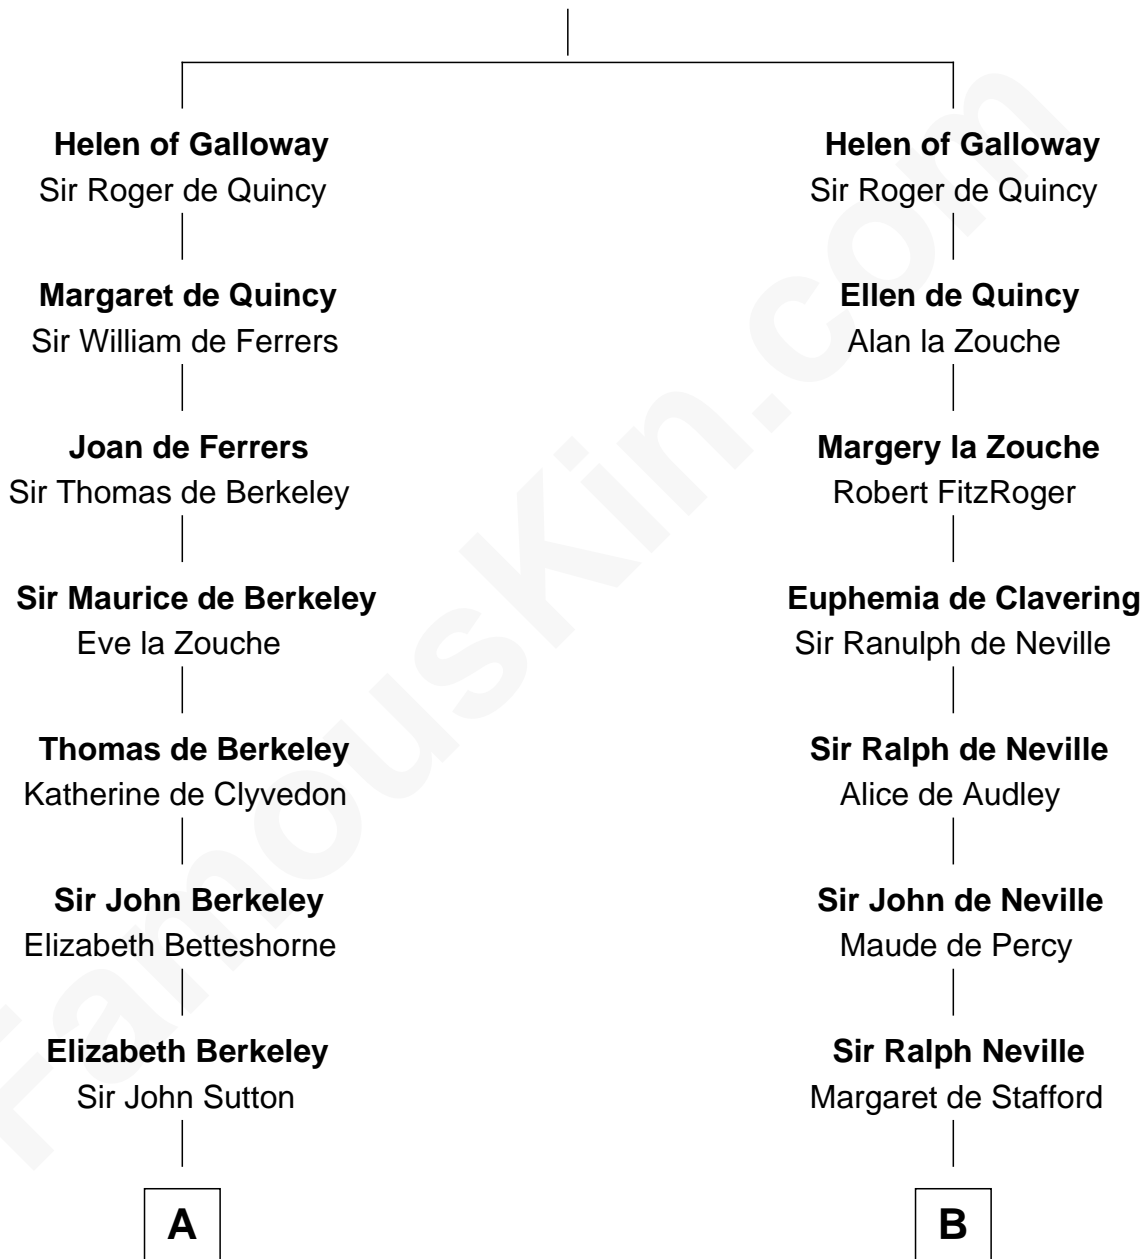

## Relationship Chart of

### Sir Winston Churchill

*Prime Minister of the United Kingdom*

21st cousin of

**Benjamin Harrison**

*23rd U.S. President*

**Alan of Galloway**

Helen de l'Isle

**C**

**Jane Paget**  
George Stewart

**Jane Stewart**  
Sir George Spencer-Churchill

**Sir John Winston Spencer-Churchill**  
Frances Anne Emily Vane

**Randolph Henry Spencer-Churchill**  
Jeanette Jerome

**Sir Winston Churchill**  
*Prime Minister of the United Kingdom*