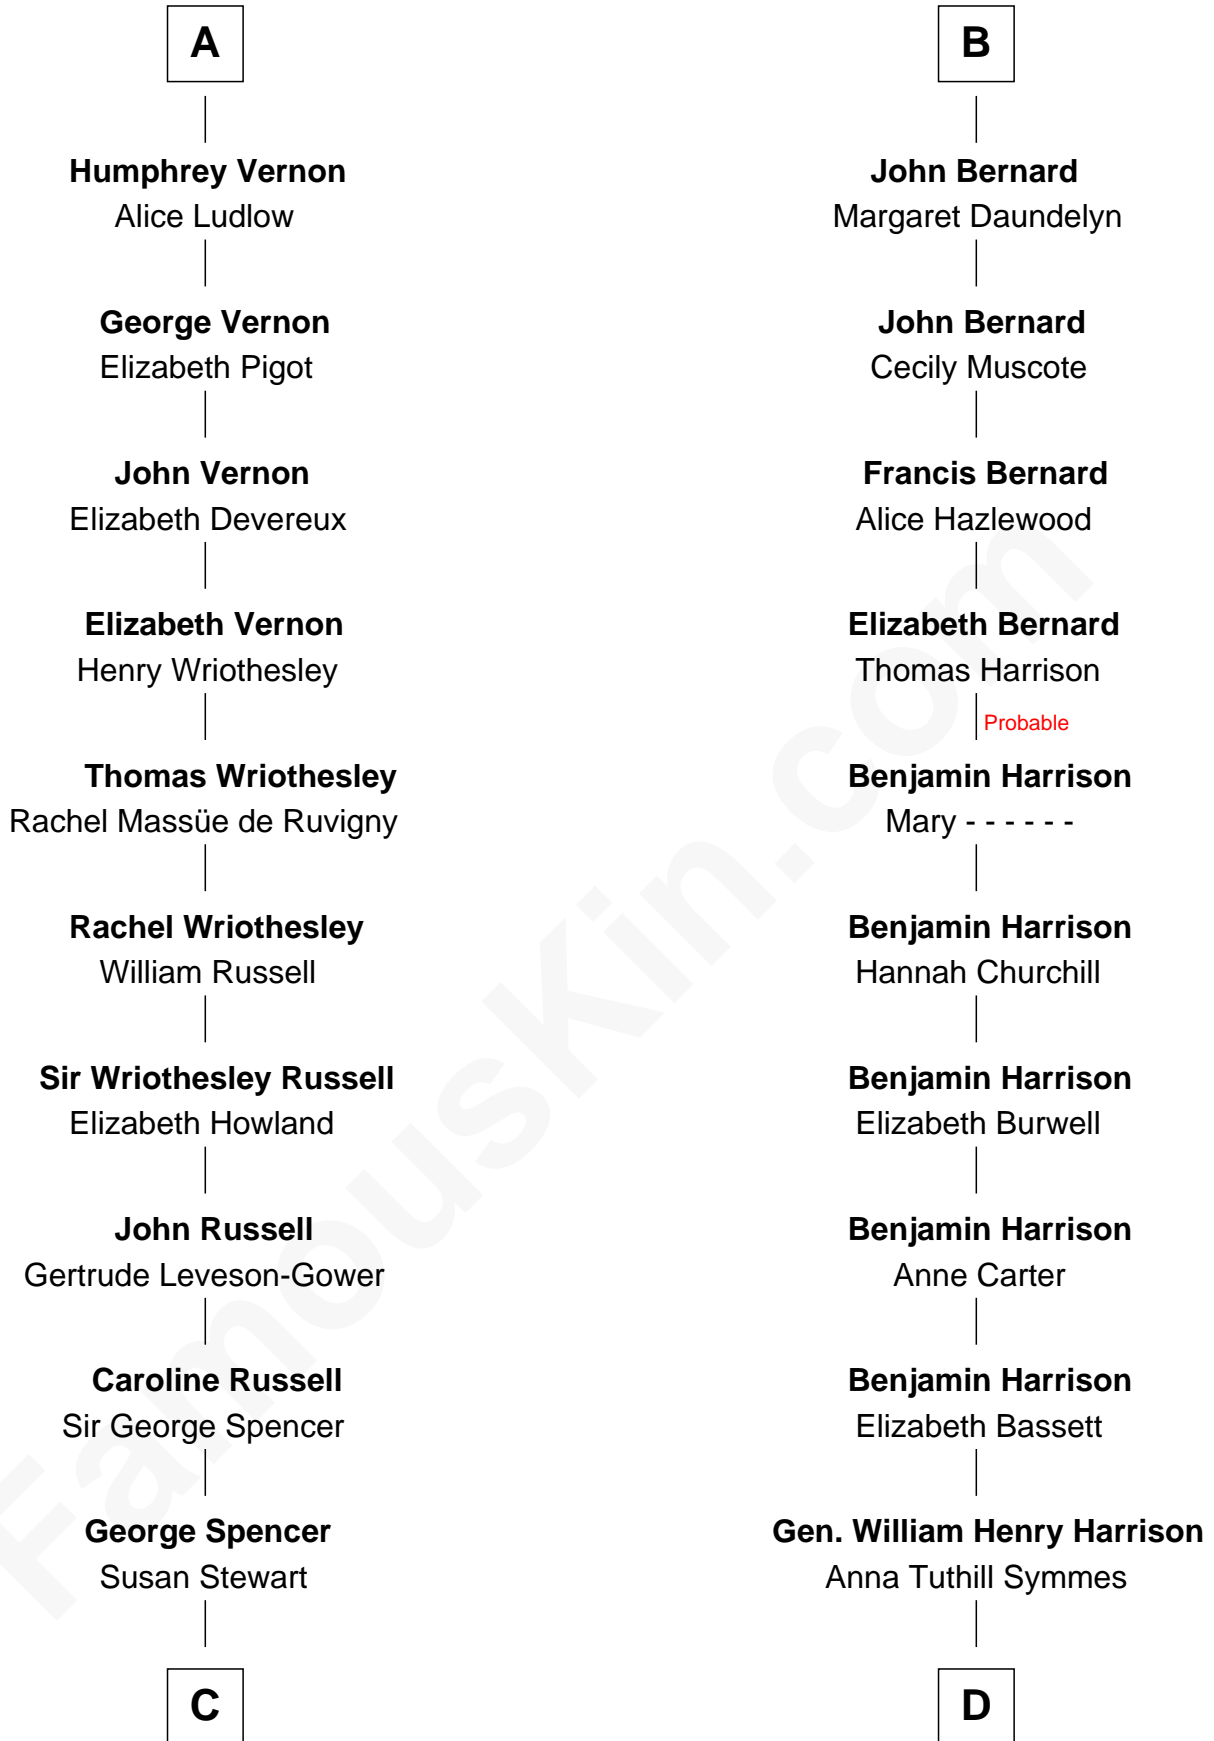

## Relationship Chart of

### Sir Winston Churchill

*Prime Minister of the United Kingdom*

18th cousin 2 times removed of

**Benjamin Harrison**

*23rd U.S. President*

**John de Vaux**

**C**

**Sir George Spencer-Churchill**

Jane Stewart

**Sir John Winston Spencer-Churchill**

Frances Anne Emily Vane

**Randolph Henry Spencer-Churchill**

Jeanette Jerome

**Sir Winston Churchill**

*Prime Minister of the United Kingdom*

**D**

**John Scott Harrison**

Elizabeth Ramsey Irwin

**Benjamin Harrison**

*23rd U.S. President*

FamousKin.com