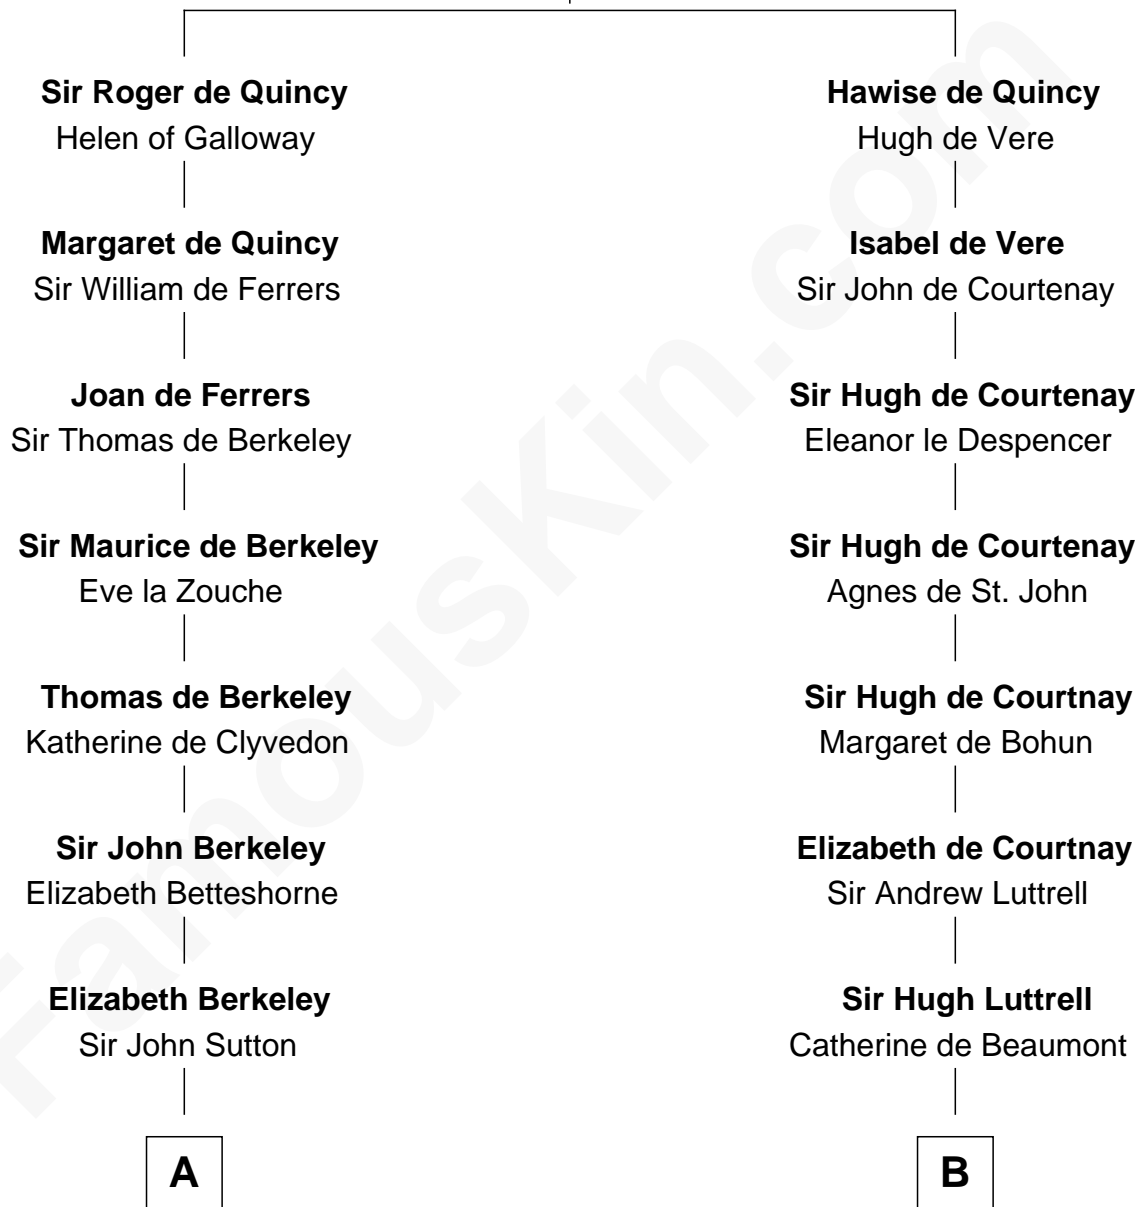

FamousKin.com

Relationship Chart of

Sir Winston Churchill

Prime Minister of the United Kingdom

20th cousin 1 time removed of

Benjamin Harrison

23rd U.S. President

Saher de Quincy
Margaret de Beaumont

C

Jane Paget
George Stewart

Jane Stewart
Sir George Spencer-Churchill

Sir John Winston Spencer-Churchill
Frances Anne Emily Vane

Randolph Henry Spencer-Churchill
Jeanette Jerome

Sir Winston Churchill
Prime Minister of the United Kingdom