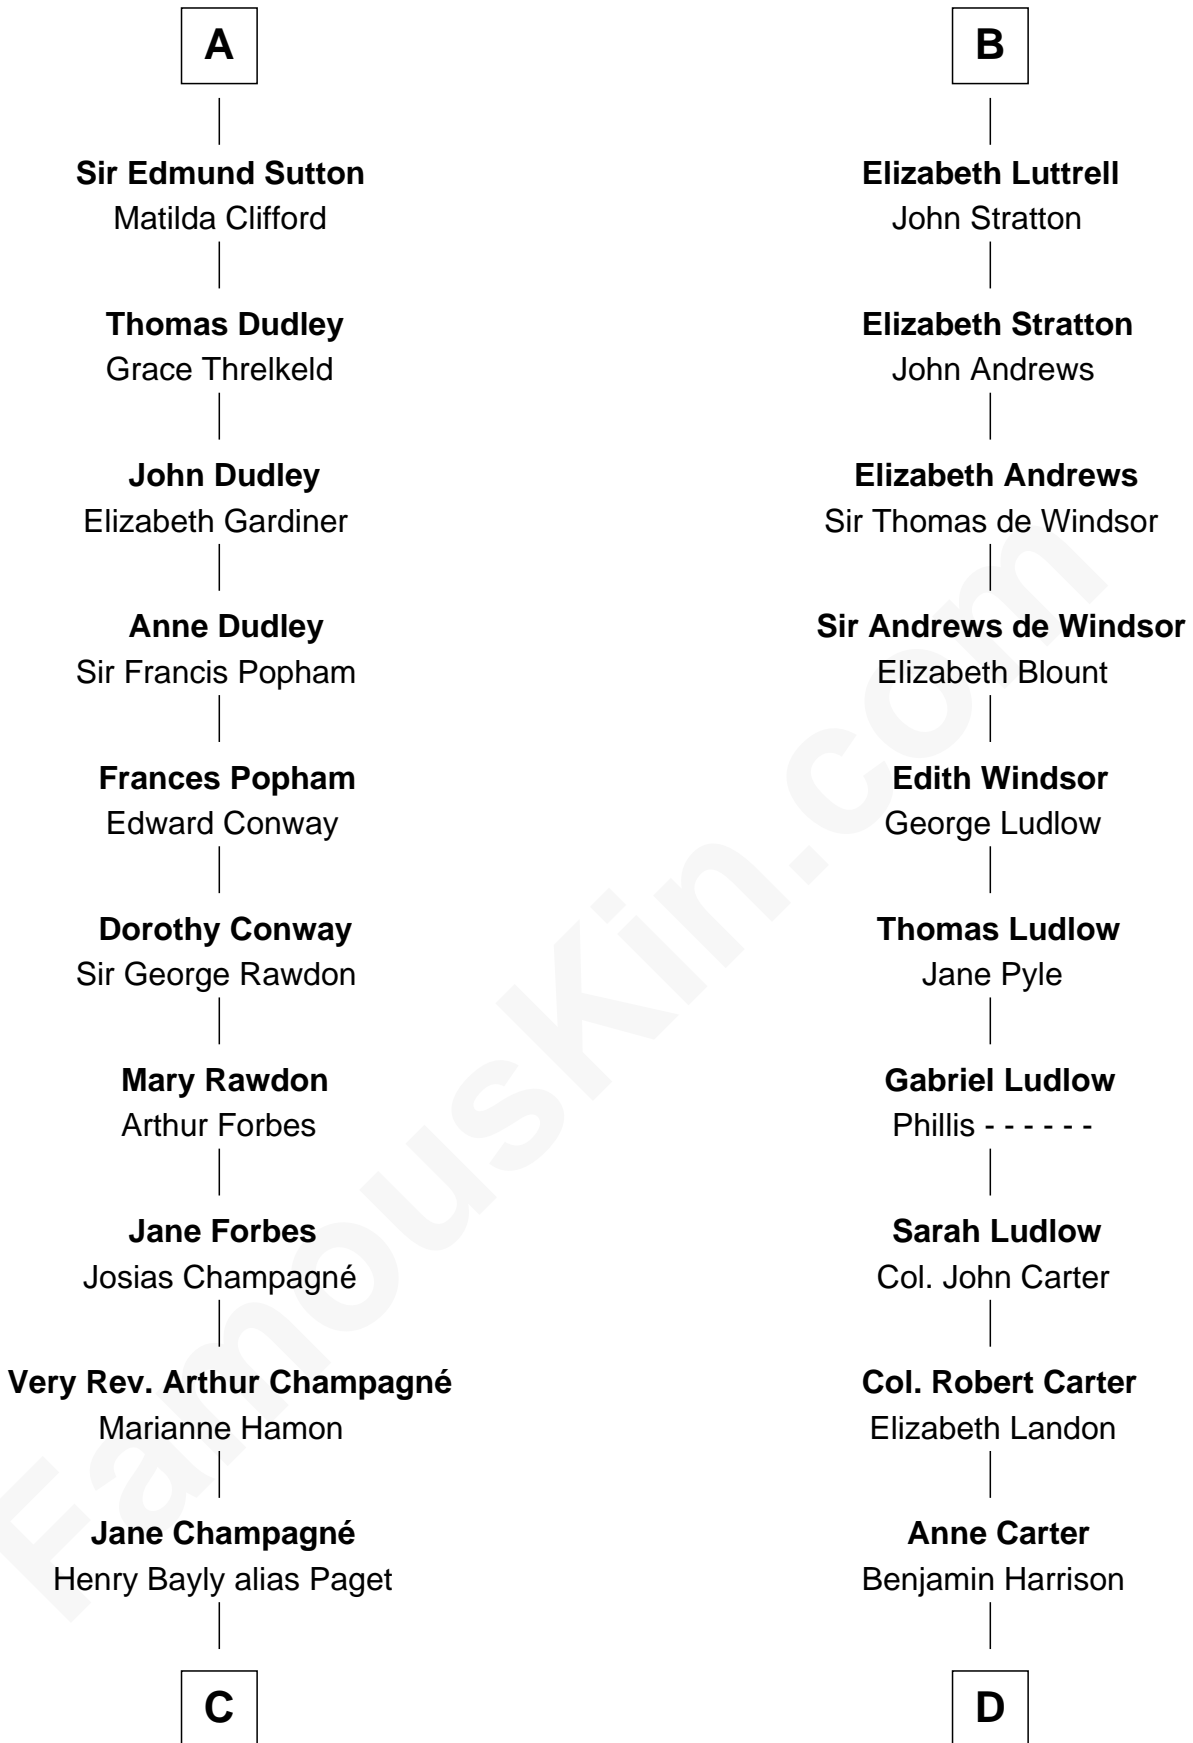

FamousKin.com

Relationship Chart of

Sir Winston Churchill

Prime Minister of the United Kingdom

20th cousin 1 time removed of

Benjamin Harrison

23rd U.S. President

Saher de Quincy
Margaret de Beaumont

C

Jane Paget
George Stewart

Jane Stewart
Sir George Spencer-Churchill

Sir John Winston Spencer-Churchill
Frances Anne Emily Vane

Randolph Henry Spencer-Churchill
Jeanette Jerome

Sir Winston Churchill
Prime Minister of the United Kingdom

D

Benjamin Harrison
Elizabeth Bassett

Gen. William Henry Harrison
Anna Tuthill Symmes

John Scott Harrison
Elizabeth Ramsey Irwin

Benjamin Harrison
23rd U.S. President

FamousKin.com