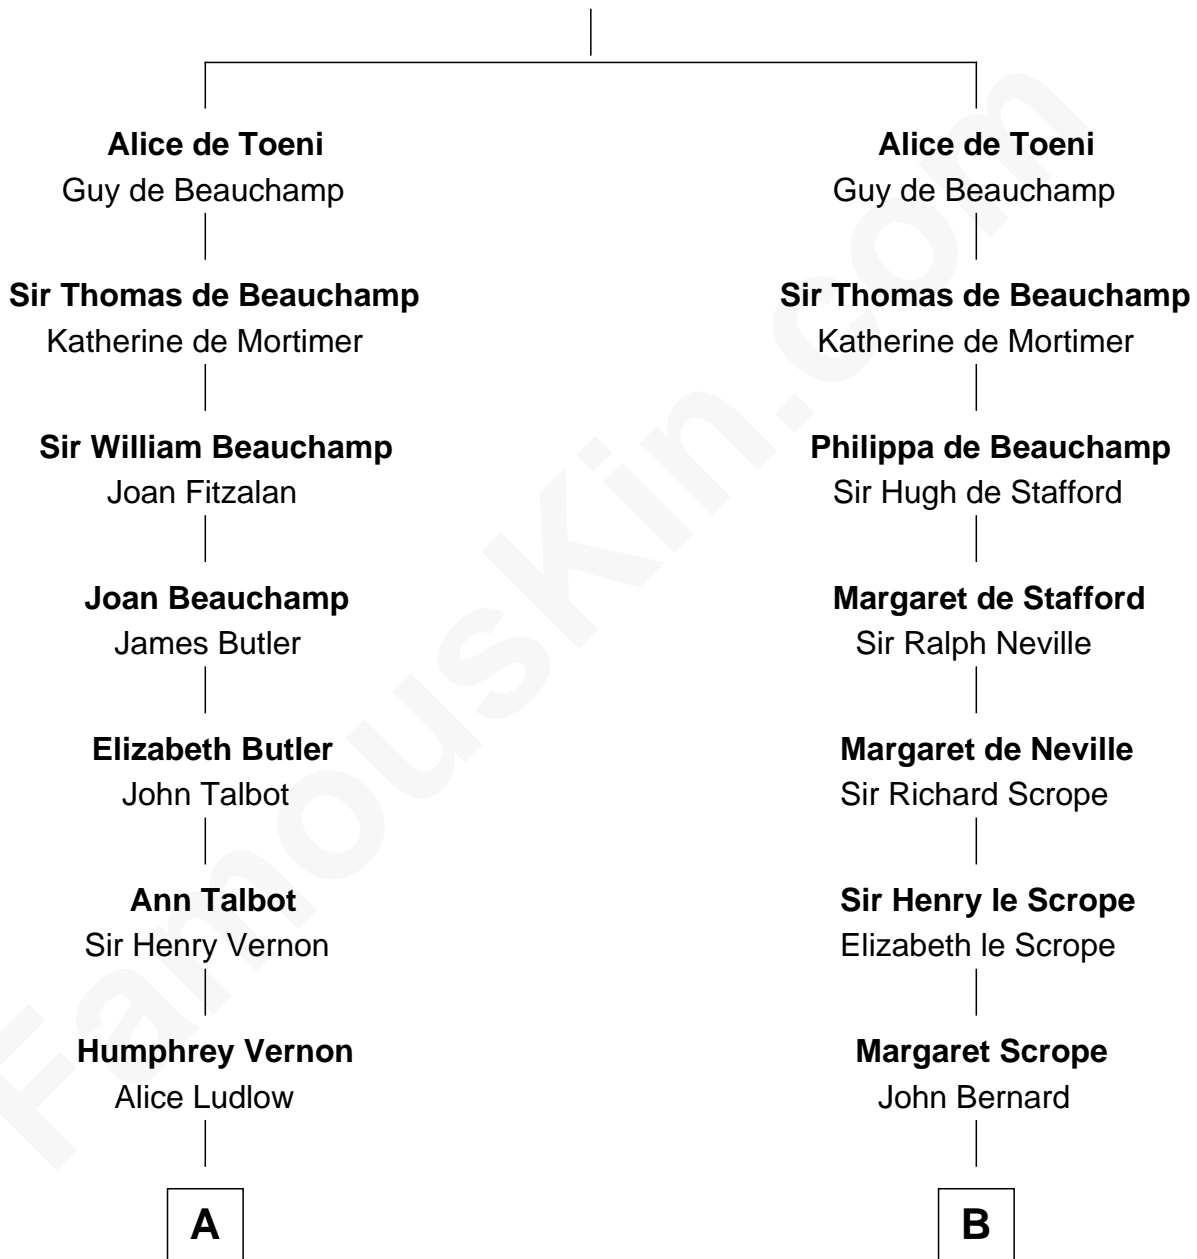

FamousKin.com

Relationship Chart of

Sir Winston Churchill

Prime Minister of the United Kingdom

18th cousin 1 time removed of

Benjamin Harrison

23rd U.S. President

Ralph VII de Toeni

Mary - - - - -

C

Sir John Winston Spencer-Churchill

Frances Anne Emily Vane

Randolph Henry Spencer-Churchill

Jeanette Jerome

Sir Winston Churchill

Prime Minister of the United Kingdom

D

John Scott Harrison

Elizabeth Ramsey Irwin

Benjamin Harrison

23rd U.S. President

FamousKin.com