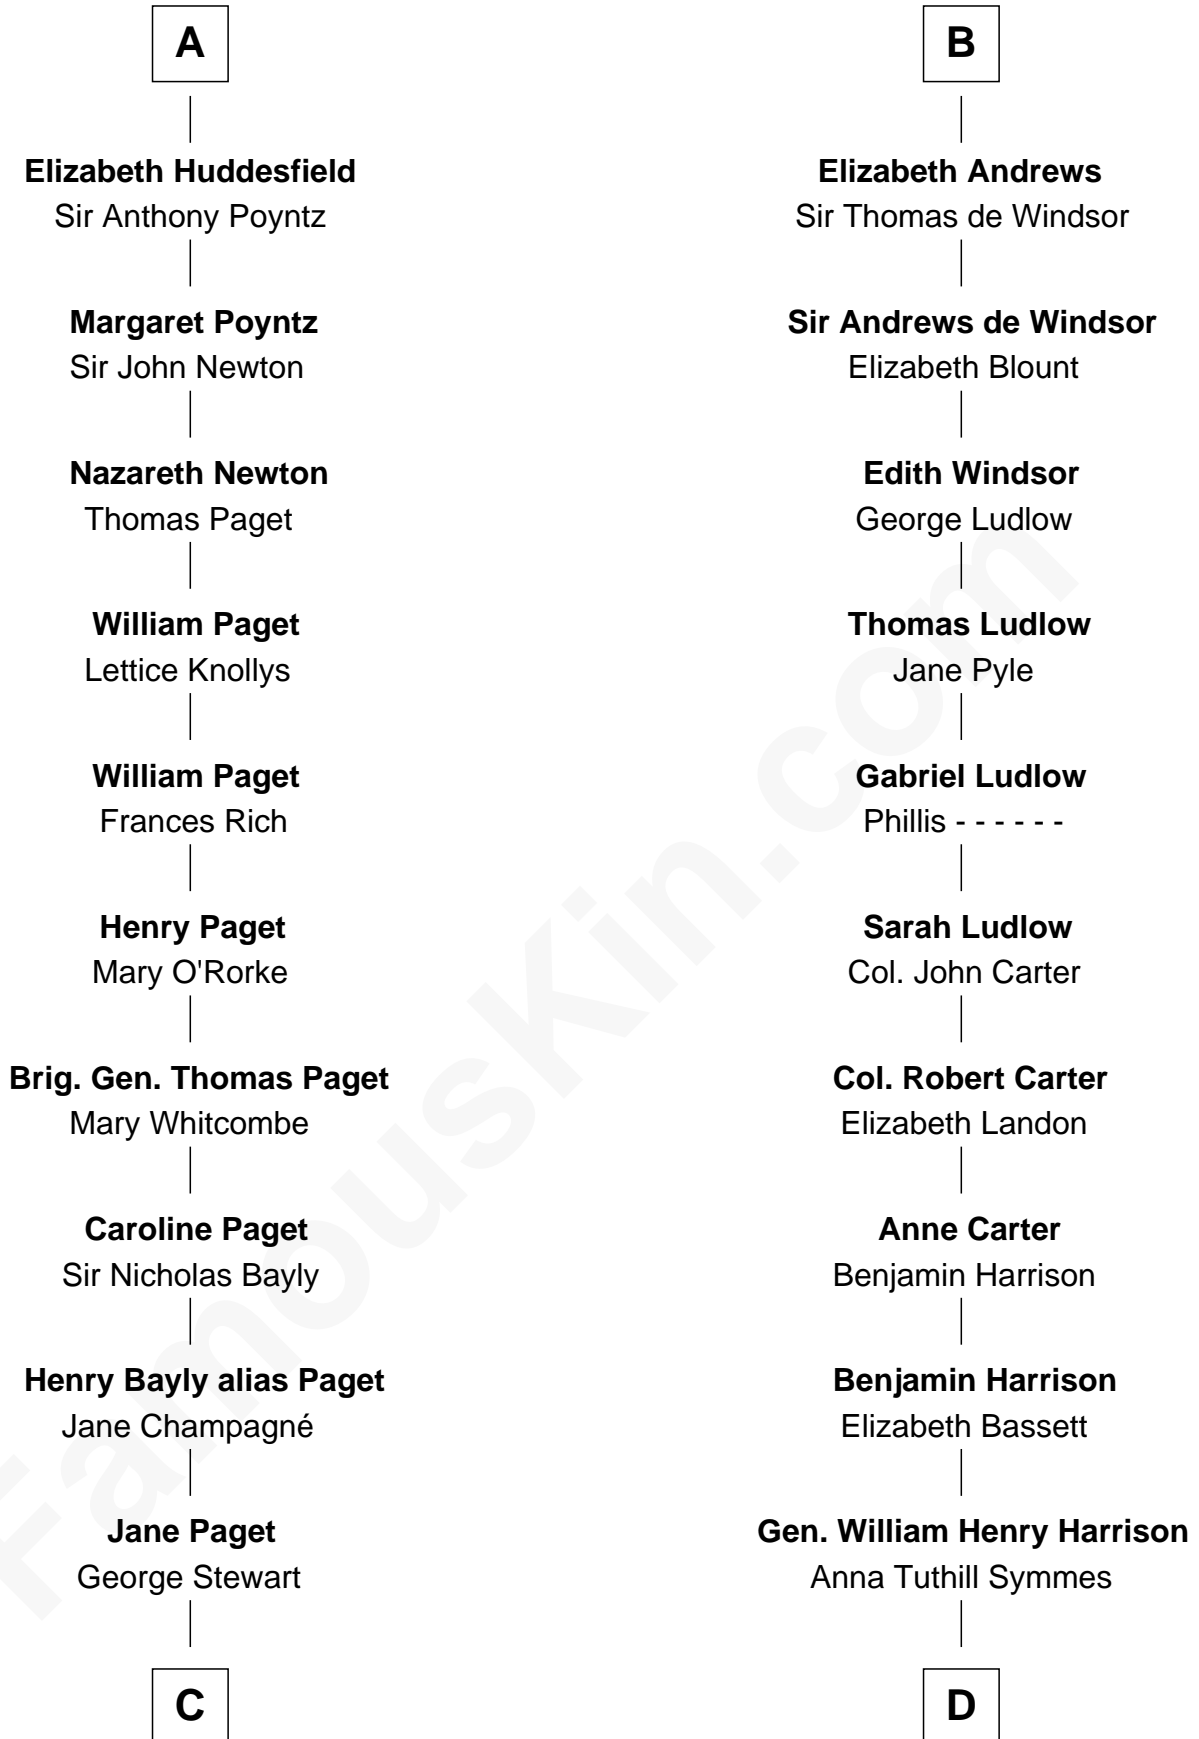

FamousKin.com

Relationship Chart of

Sir Winston Churchill

Prime Minister of the United Kingdom

18th cousin 2 times removed of

Benjamin Harrison

23rd U.S. President

Sir Humphrey de Bohun

Eleanor de Braiose

C

Jane Stewart
Sir George Spencer-Churchill

Sir John Winston Spencer-Churchill
Frances Anne Emily Vane

Randolph Henry Spencer-Churchill
Jeanette Jerome

Sir Winston Churchill
Prime Minister of the United Kingdom