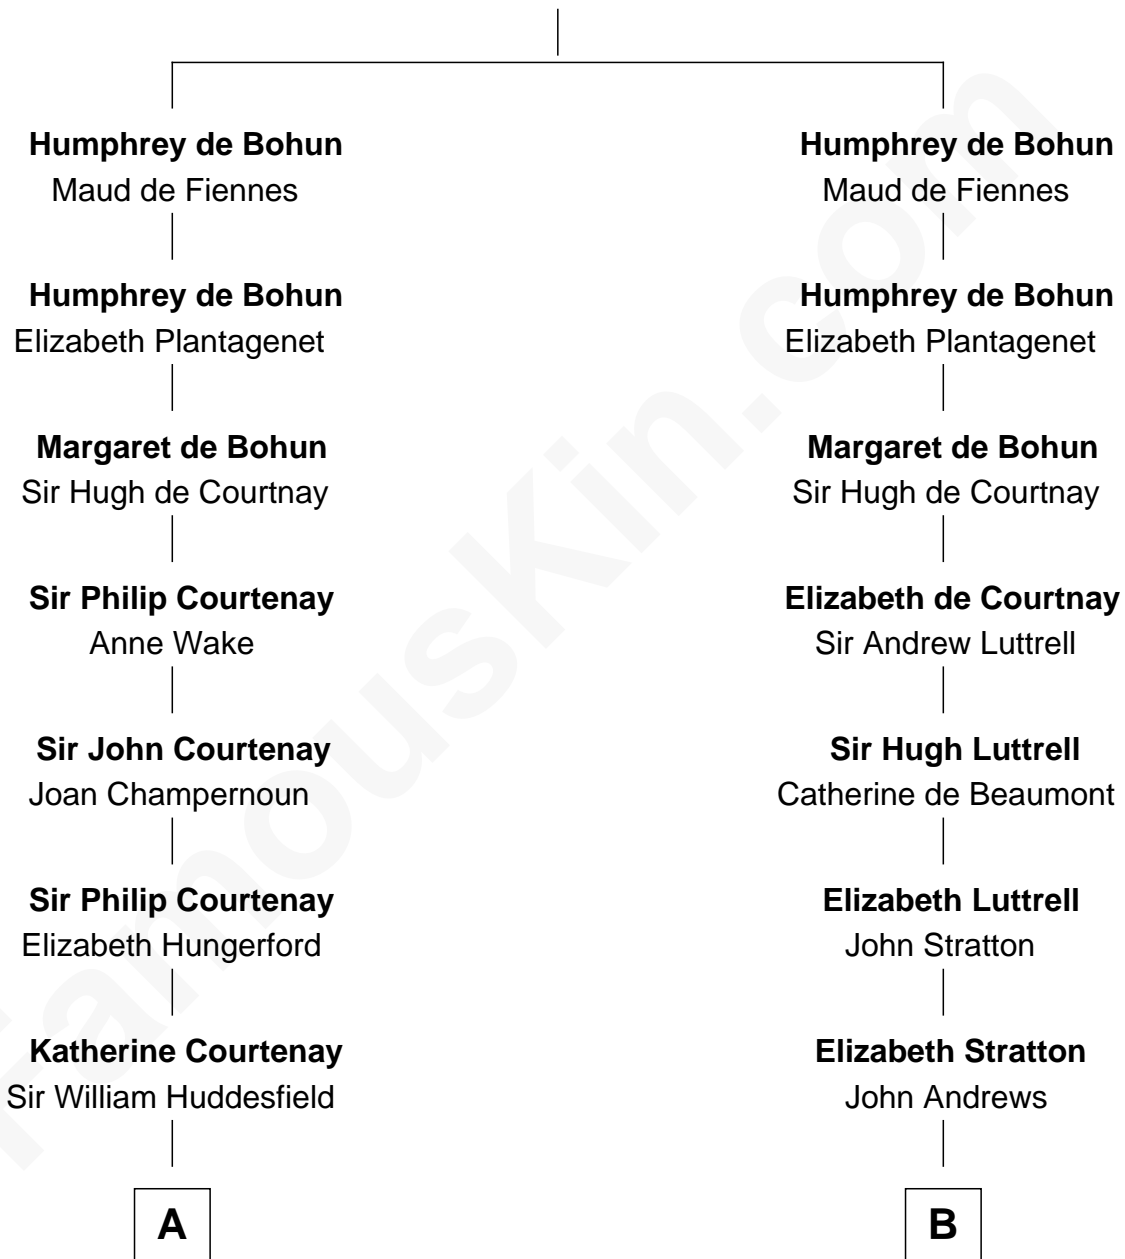

FamousKin.com

Relationship Chart of

Sir Winston Churchill

Prime Minister of the United Kingdom

18th cousin 2 times removed of

Benjamin Harrison

23rd U.S. President

Sir Humphrey de Bohun

Eleanor de Braiose

C

Jane Stewart
Sir George Spencer-Churchill

Sir John Winston Spencer-Churchill
Frances Anne Emily Vane

Randolph Henry Spencer-Churchill
Jeanette Jerome

Sir Winston Churchill
Prime Minister of the United Kingdom

D

John Scott Harrison
Elizabeth Ramsey Irwin

Benjamin Harrison
23rd U.S. President

FamousKin.com