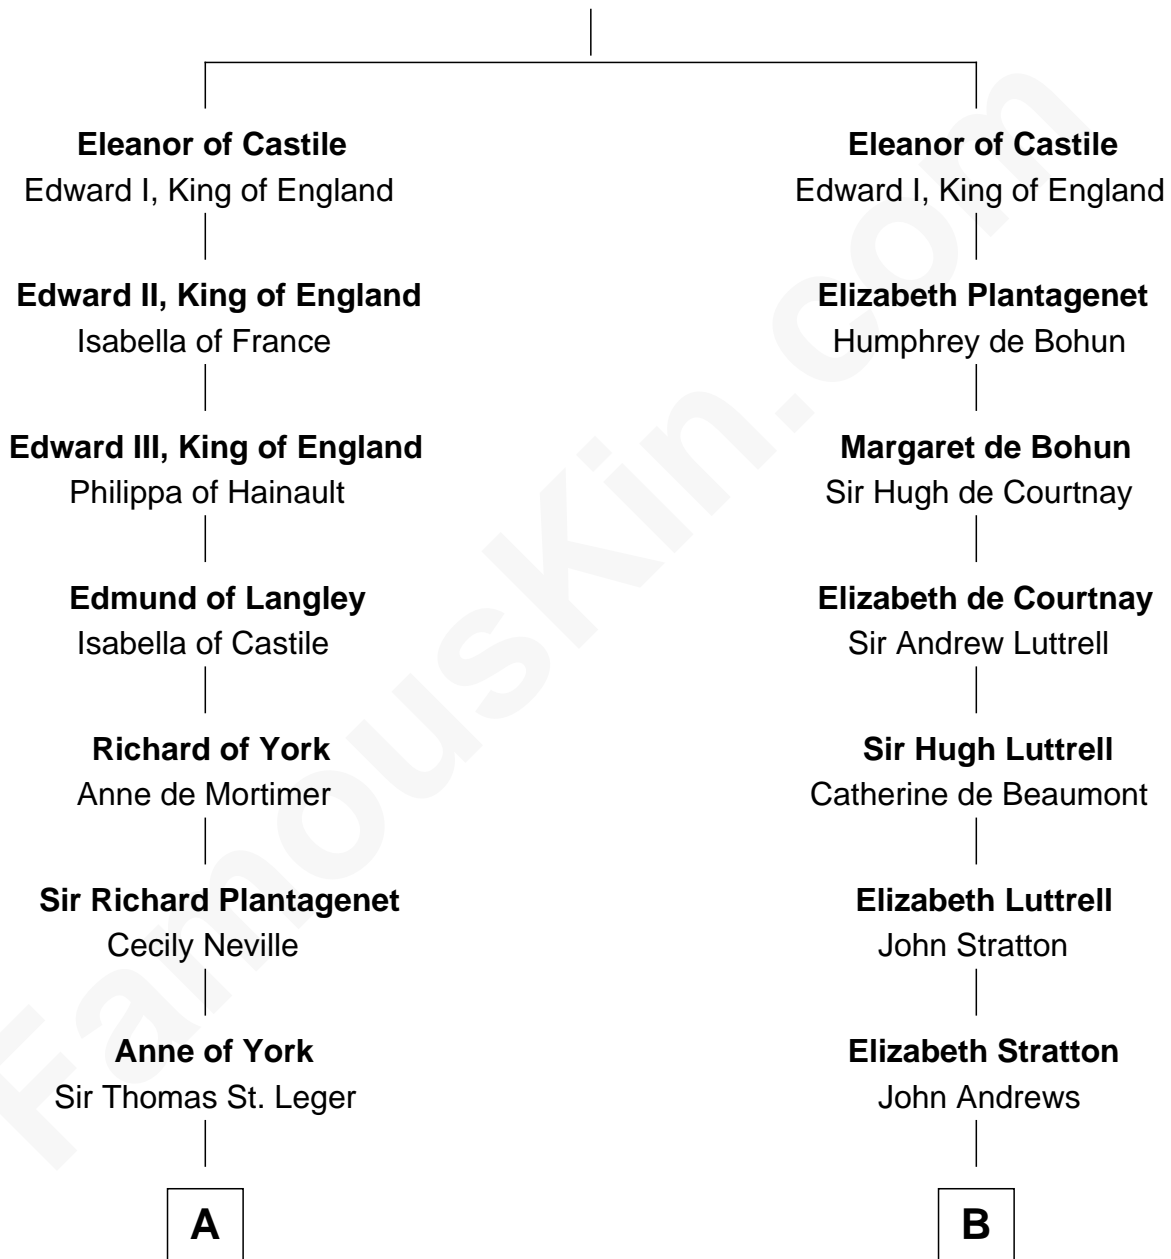

## Relationship Chart of Sir Winston Churchill

*Prime Minister of the United Kingdom*

18th cousin 2 times removed of

**Benjamin Harrison**

*23rd U.S. President*

**Ferdinand III, King of Castile**

Joanna of Ponthieu

**C**

**Jane Stewart**  
Sir George Spencer-Churchill

**Sir John Winston Spencer-Churchill**  
Frances Anne Emily Vane

**Randolph Henry Spencer-Churchill**  
Jeanette Jerome

**Sir Winston Churchill**  
*Prime Minister of the United Kingdom*

**D**

**John Scott Harrison**  
Elizabeth Ramsey Irwin

**Benjamin Harrison**  
*23rd U.S. President*

FamousKin.com