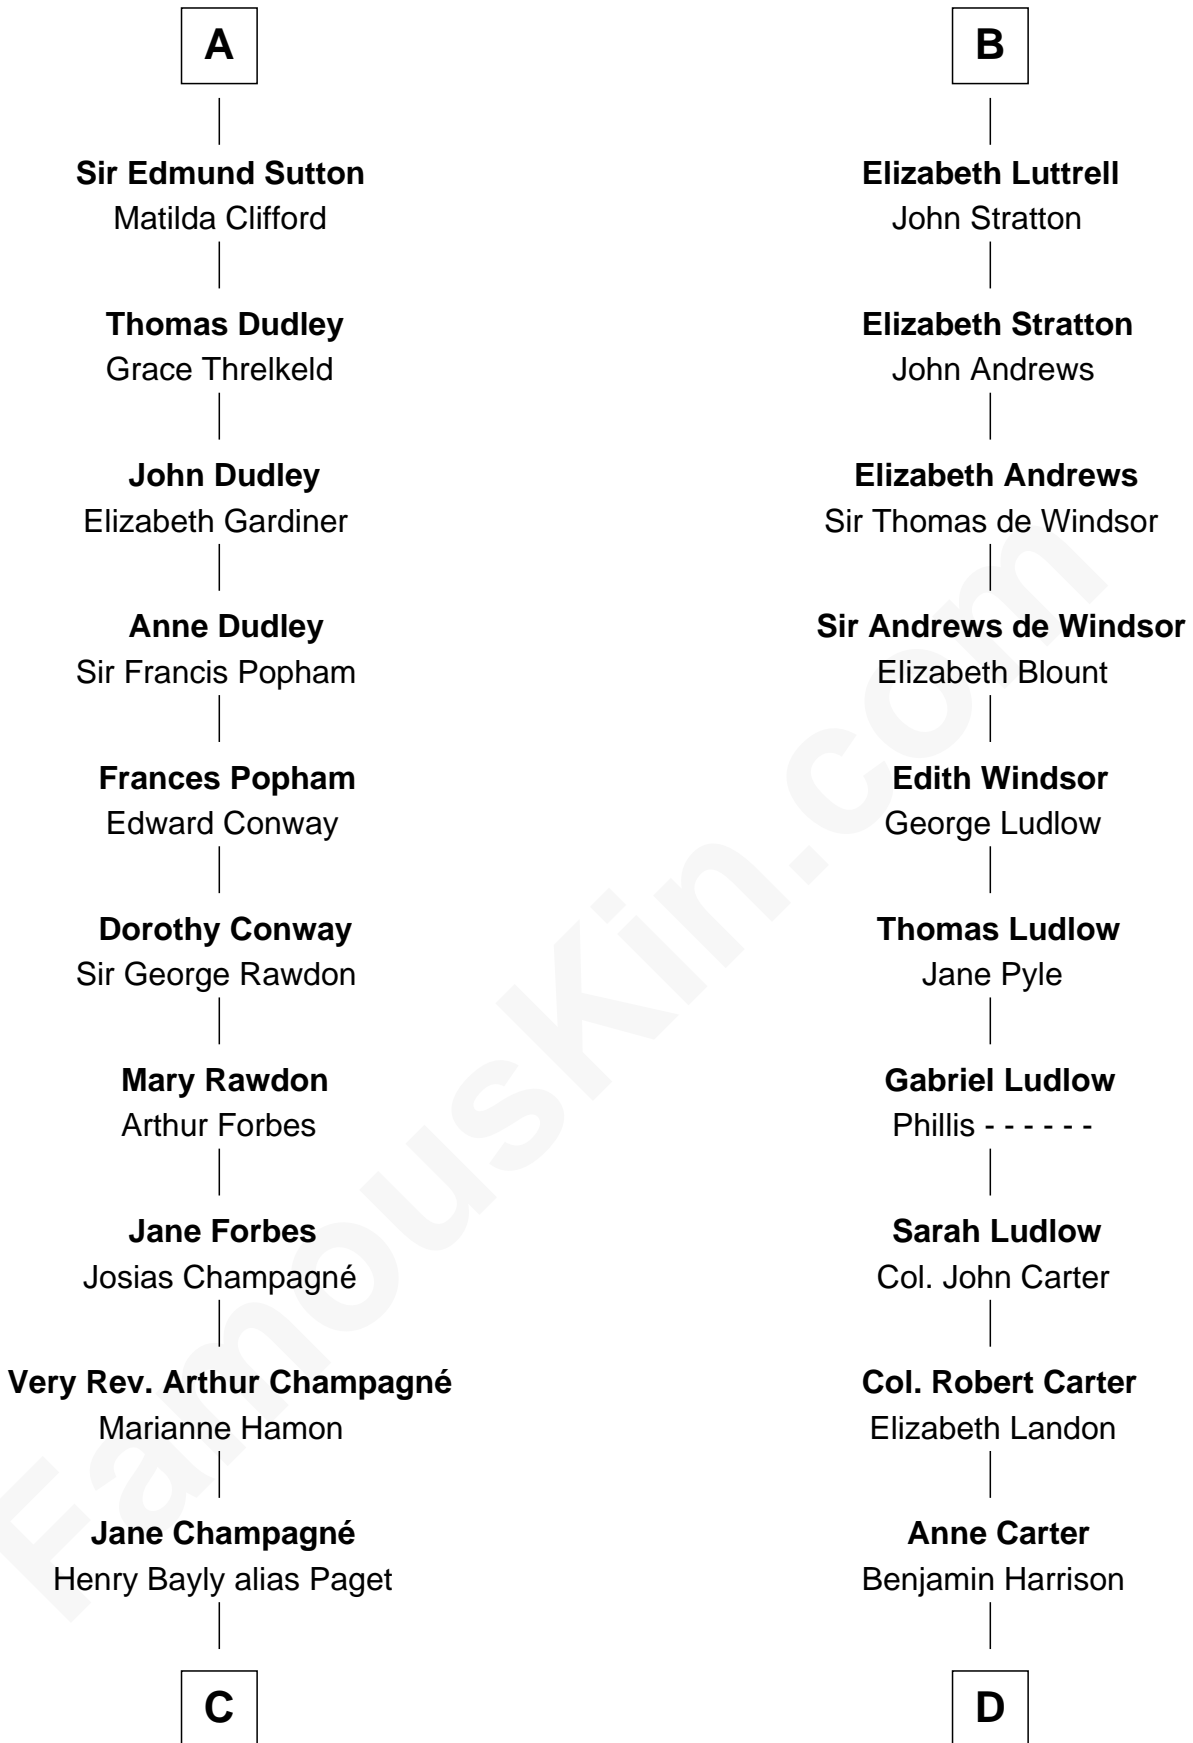

FamousKin.com

Relationship Chart of

Sir Winston Churchill

Prime Minister of the United Kingdom

20th cousin 1 time removed of

Benjamin Harrison

23rd U.S. President

Sir William Marshal

Isabel de Clare

C

Jane Paget
George Stewart

Jane Stewart
Sir George Spencer-Churchill

Sir John Winston Spencer-Churchill
Frances Anne Emily Vane

Randolph Henry Spencer-Churchill
Jeanette Jerome

Sir Winston Churchill
Prime Minister of the United Kingdom

D

Benjamin Harrison
Elizabeth Bassett

Gen. William Henry Harrison
Anna Tuthill Symmes

John Scott Harrison
Elizabeth Ramsey Irwin

Benjamin Harrison
23rd U.S. President

FamousKin.com