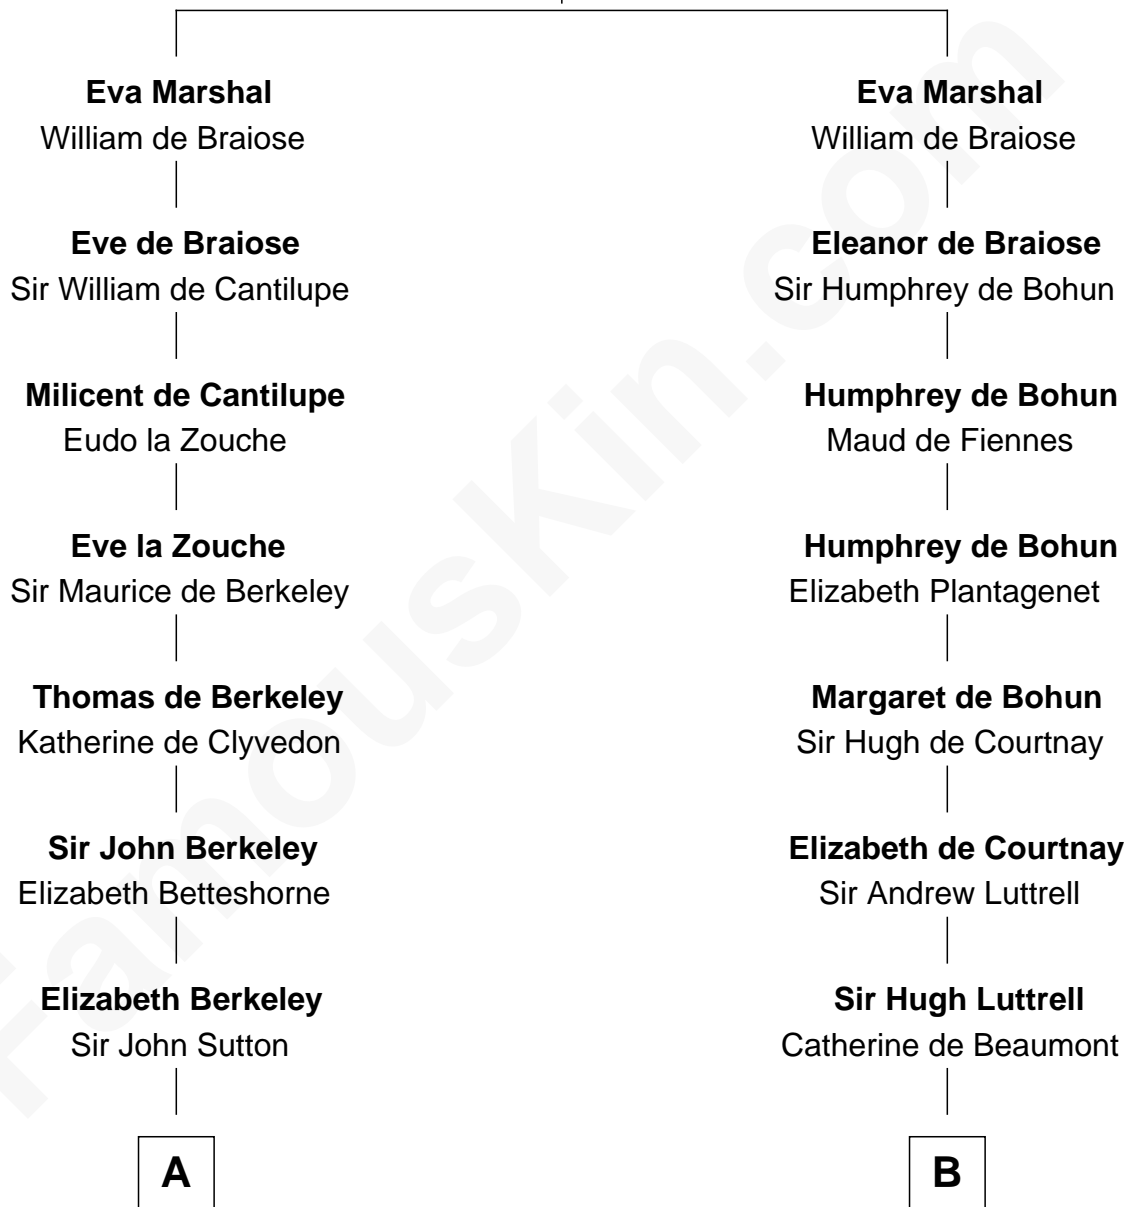

FamousKin.com

Relationship Chart of

Sir Winston Churchill

Prime Minister of the United Kingdom

20th cousin 1 time removed of

Benjamin Harrison

23rd U.S. President

Sir William Marshal

Isabel de Clare

C

Jane Paget
George Stewart

Jane Stewart
Sir George Spencer-Churchill

Sir John Winston Spencer-Churchill
Frances Anne Emily Vane

Randolph Henry Spencer-Churchill
Jeanette Jerome

Sir Winston Churchill
Prime Minister of the United Kingdom

D

Benjamin Harrison
Elizabeth Bassett

Gen. William Henry Harrison
Anna Tuthill Symmes

John Scott Harrison
Elizabeth Ramsey Irwin

Benjamin Harrison
23rd U.S. President

FamousKin.com