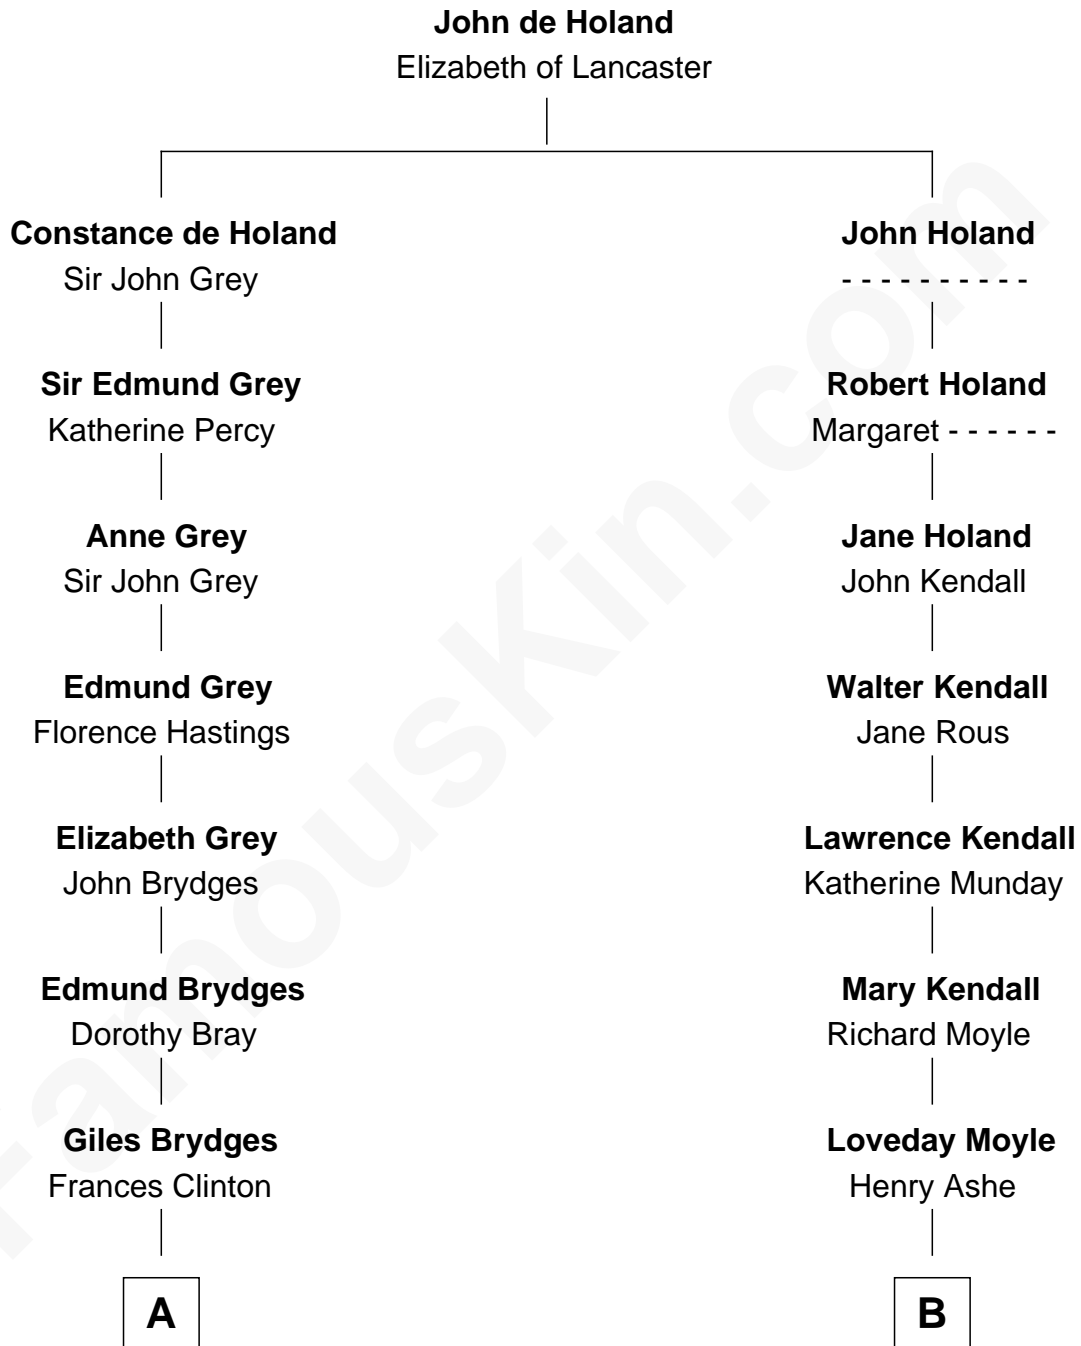

FamousKin.com

Relationship Chart of

Sir Winston Churchill

Prime Minister of the United Kingdom

17th cousin 2 times removed of

Ed Helms

TV and Movie Actor

C