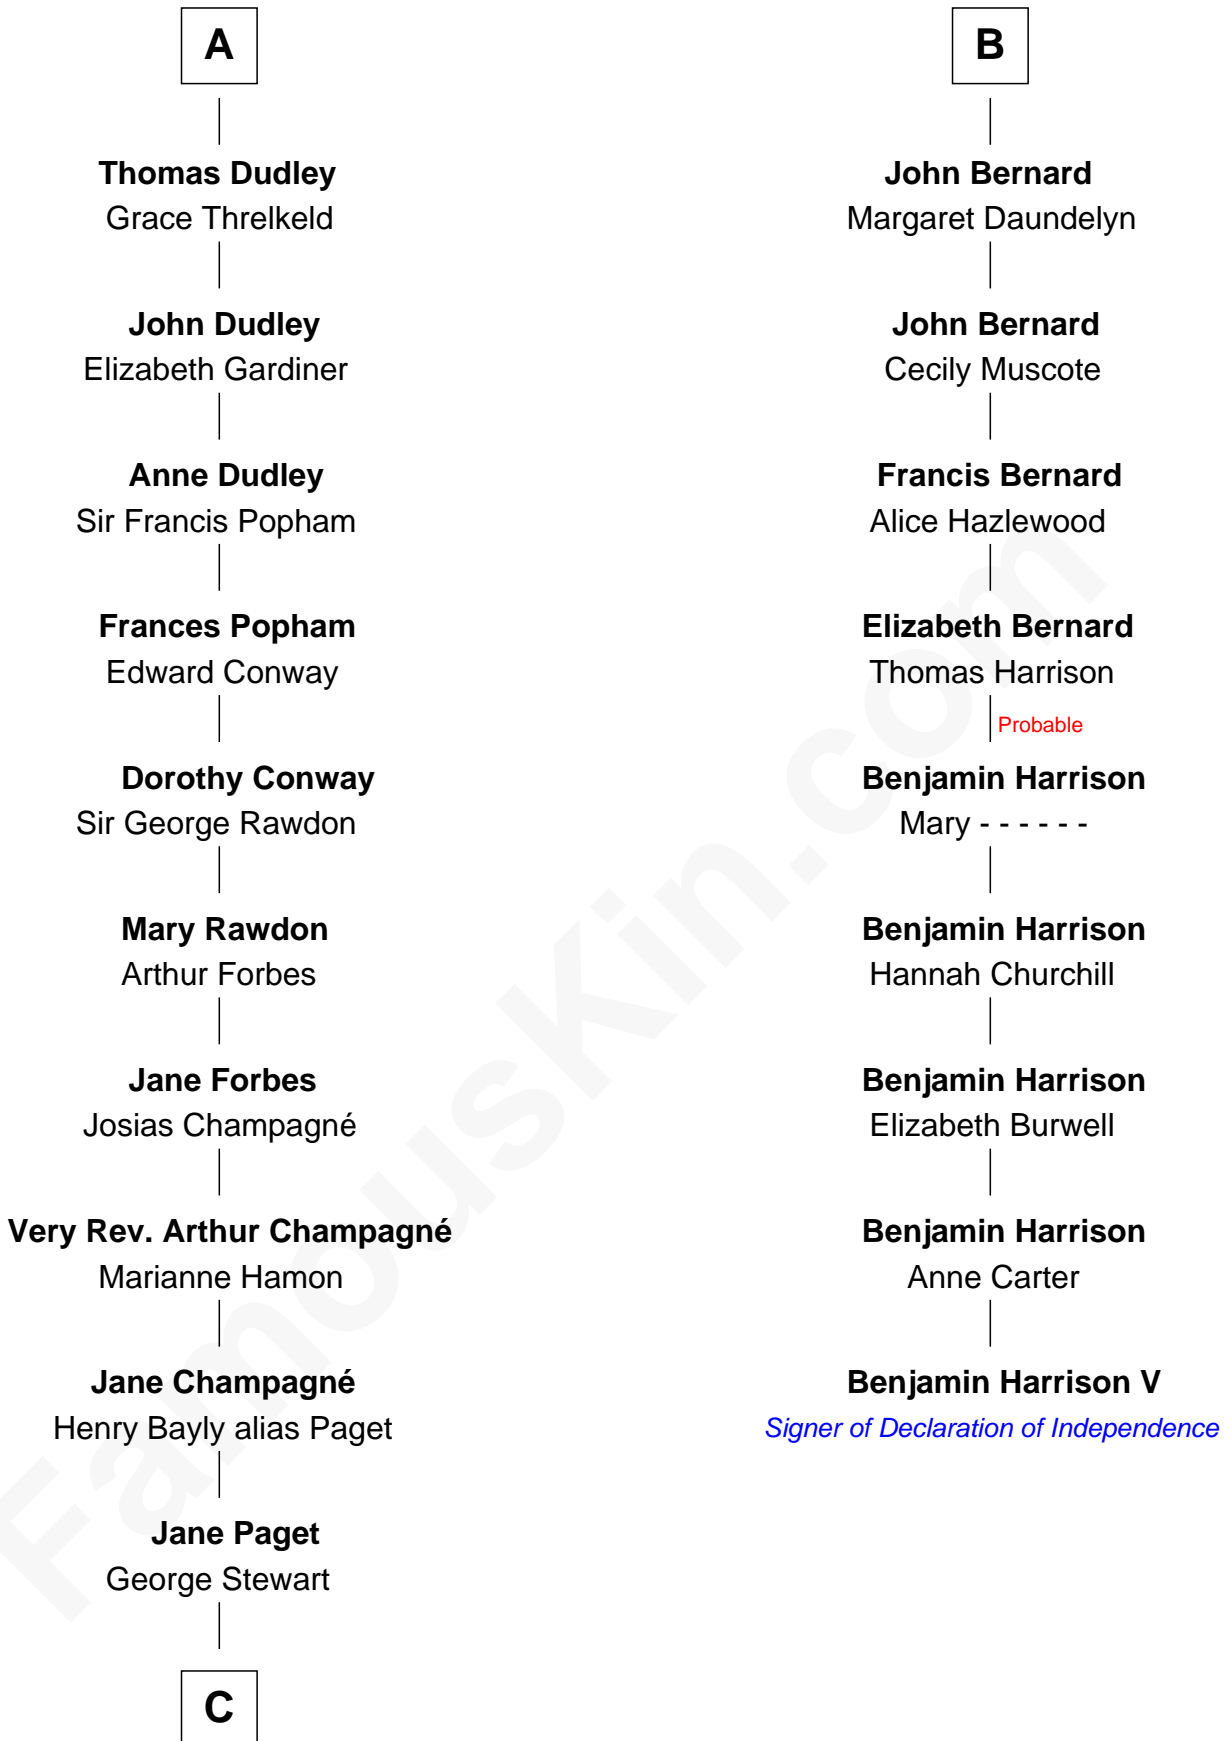

## Relationship Chart of

### Sir Winston Churchill

*Prime Minister of the United Kingdom*

15th cousin 5 times removed of

### Benjamin Harrison V

*Signer of the Declaration of Independence*

**Nicholas de Stafford**

-----

**C**

—  
**Jane Stewart**

Sir George Spencer-Churchill

—  
**Sir John Winston Spencer-Churchill**

Frances Anne Emily Vane

—  
**Randolph Henry Spencer-Churchill**

Jeanette Jerome

—  
**Sir Winston Churchill**

*Prime Minister of the United Kingdom*

FamousKin.com