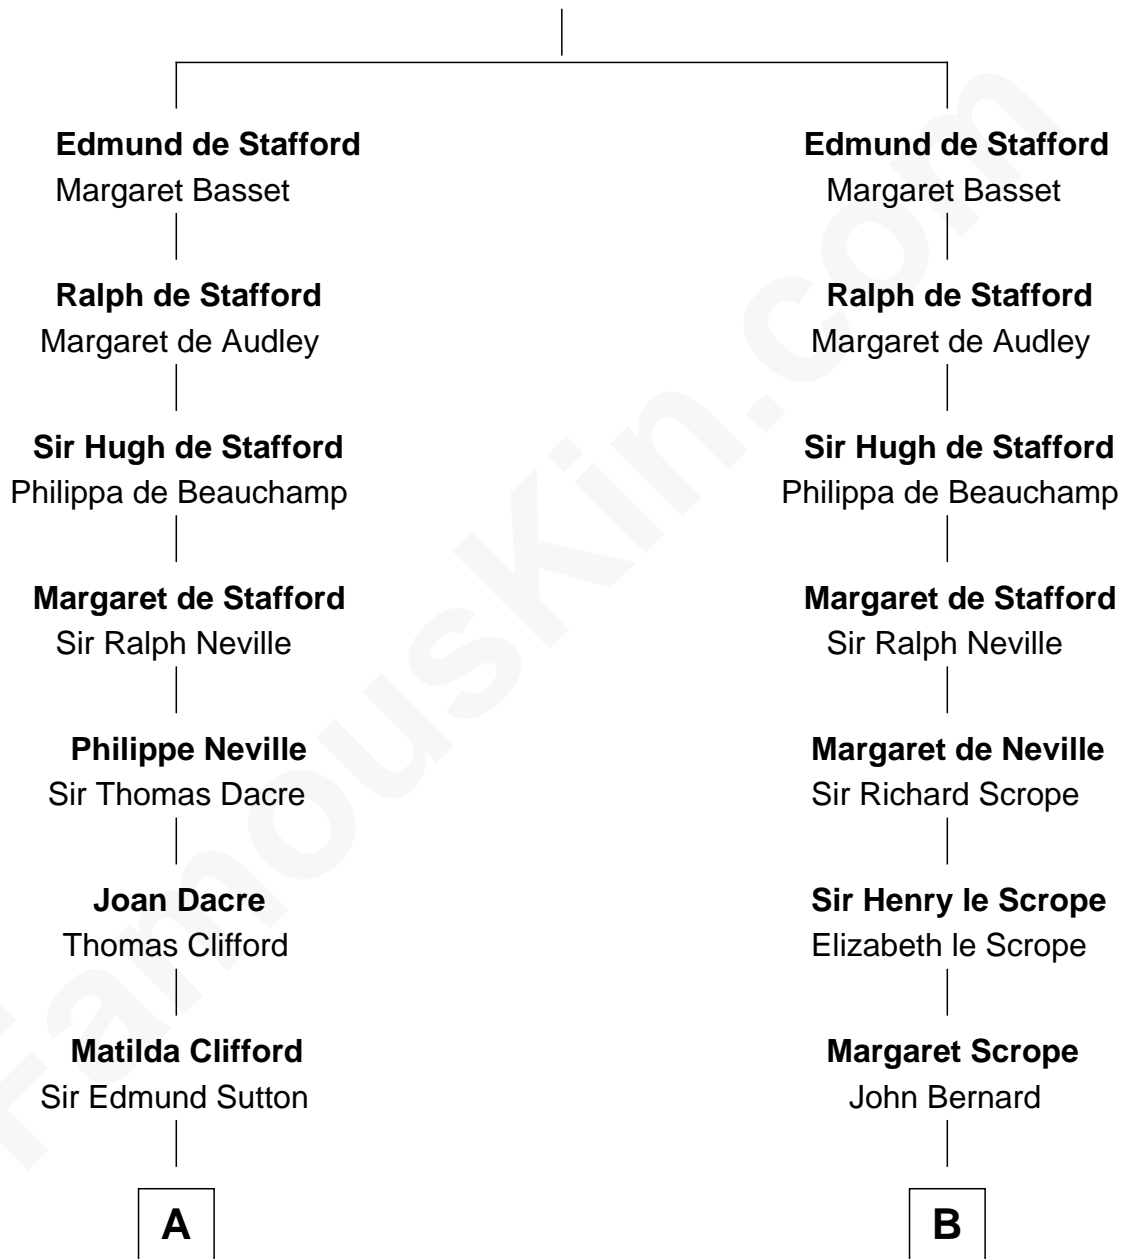

Nicholas de Stafford