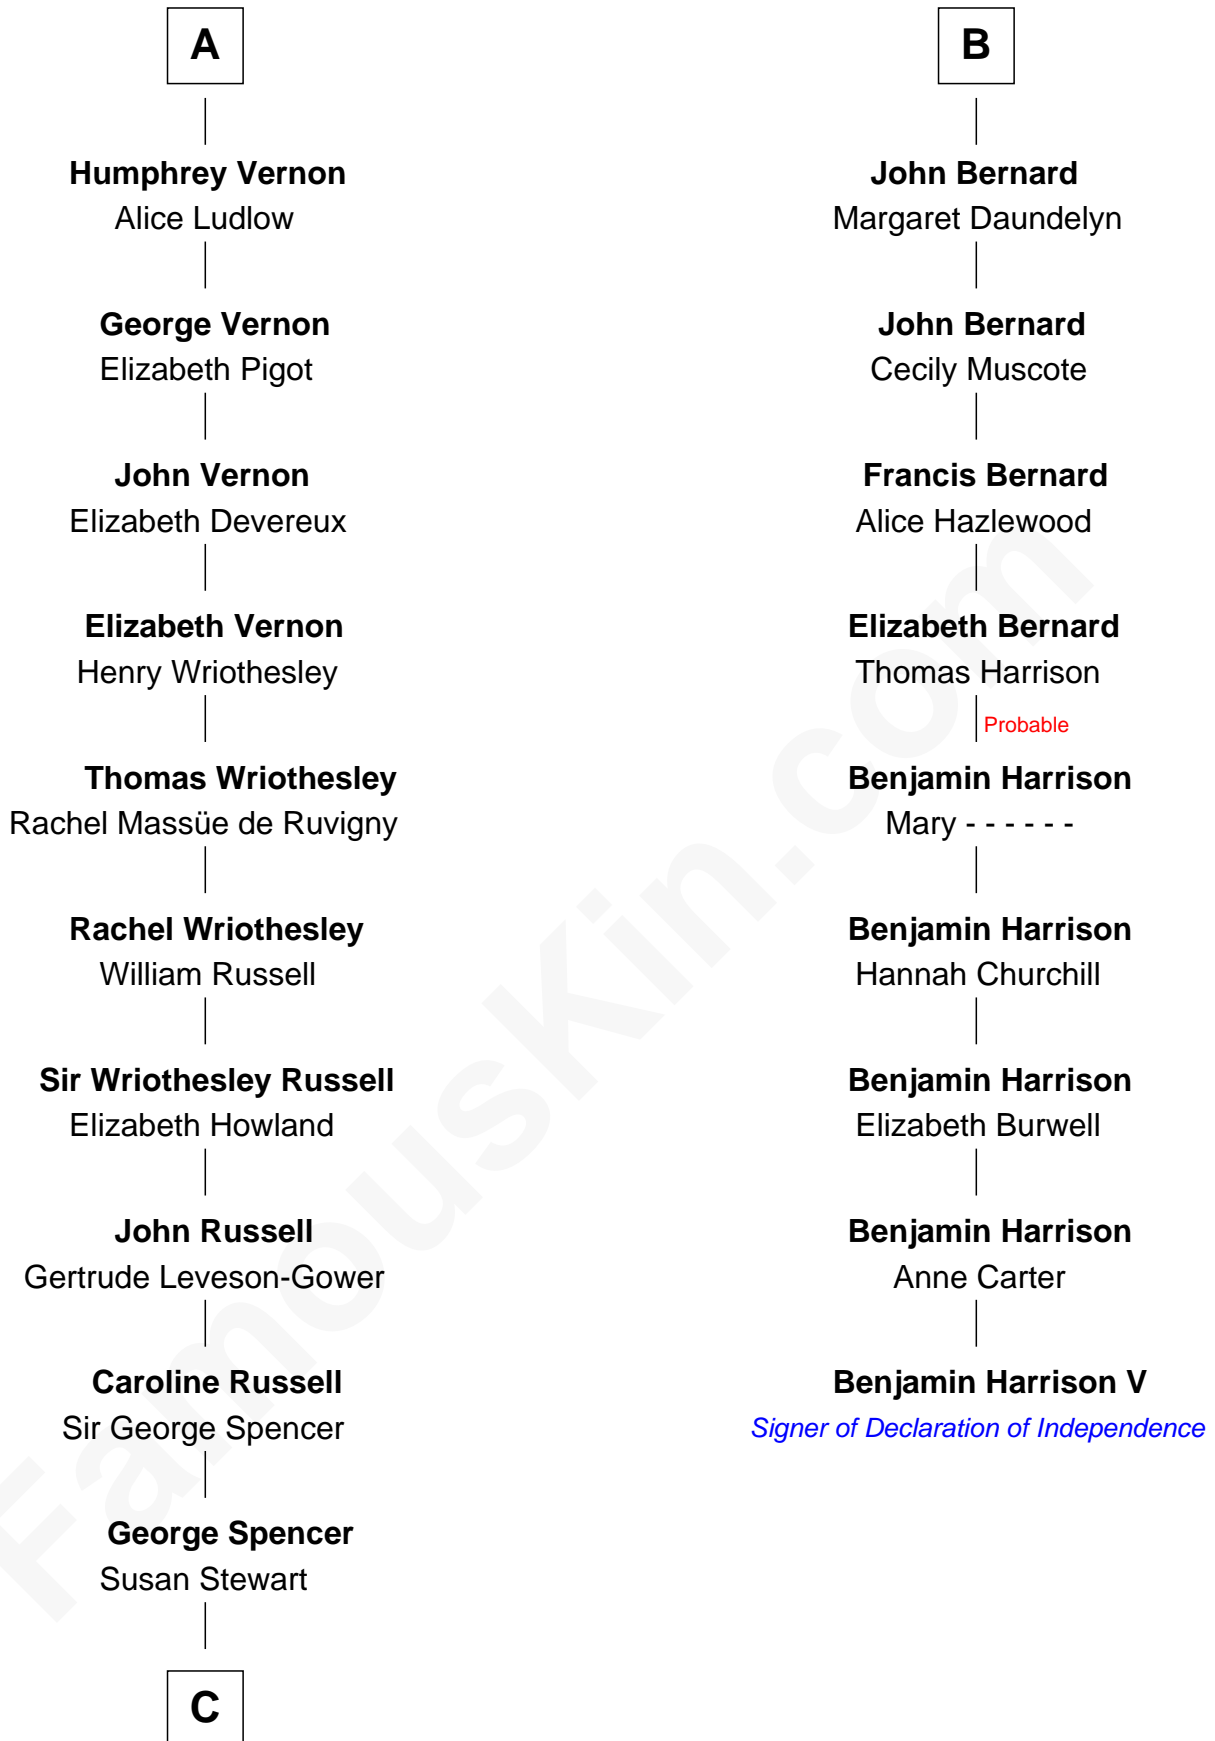

## Relationship Chart of

### Sir Winston Churchill

*Prime Minister of the United Kingdom*

15th cousin 5 times removed of

### Benjamin Harrison V

*Signer of the Declaration of Independence*

**Sir Robert de Ros**

Isabel de Aubeney

**C**

—  
**Sir George Spencer-Churchill**

Jane Stewart

—  
**Sir John Winston Spencer-Churchill**

Frances Anne Emily Vane

—  
**Randolph Henry Spencer-Churchill**

Jeanette Jerome

—  
**Sir Winston Churchill**

*Prime Minister of the United Kingdom*

FamousKin.com