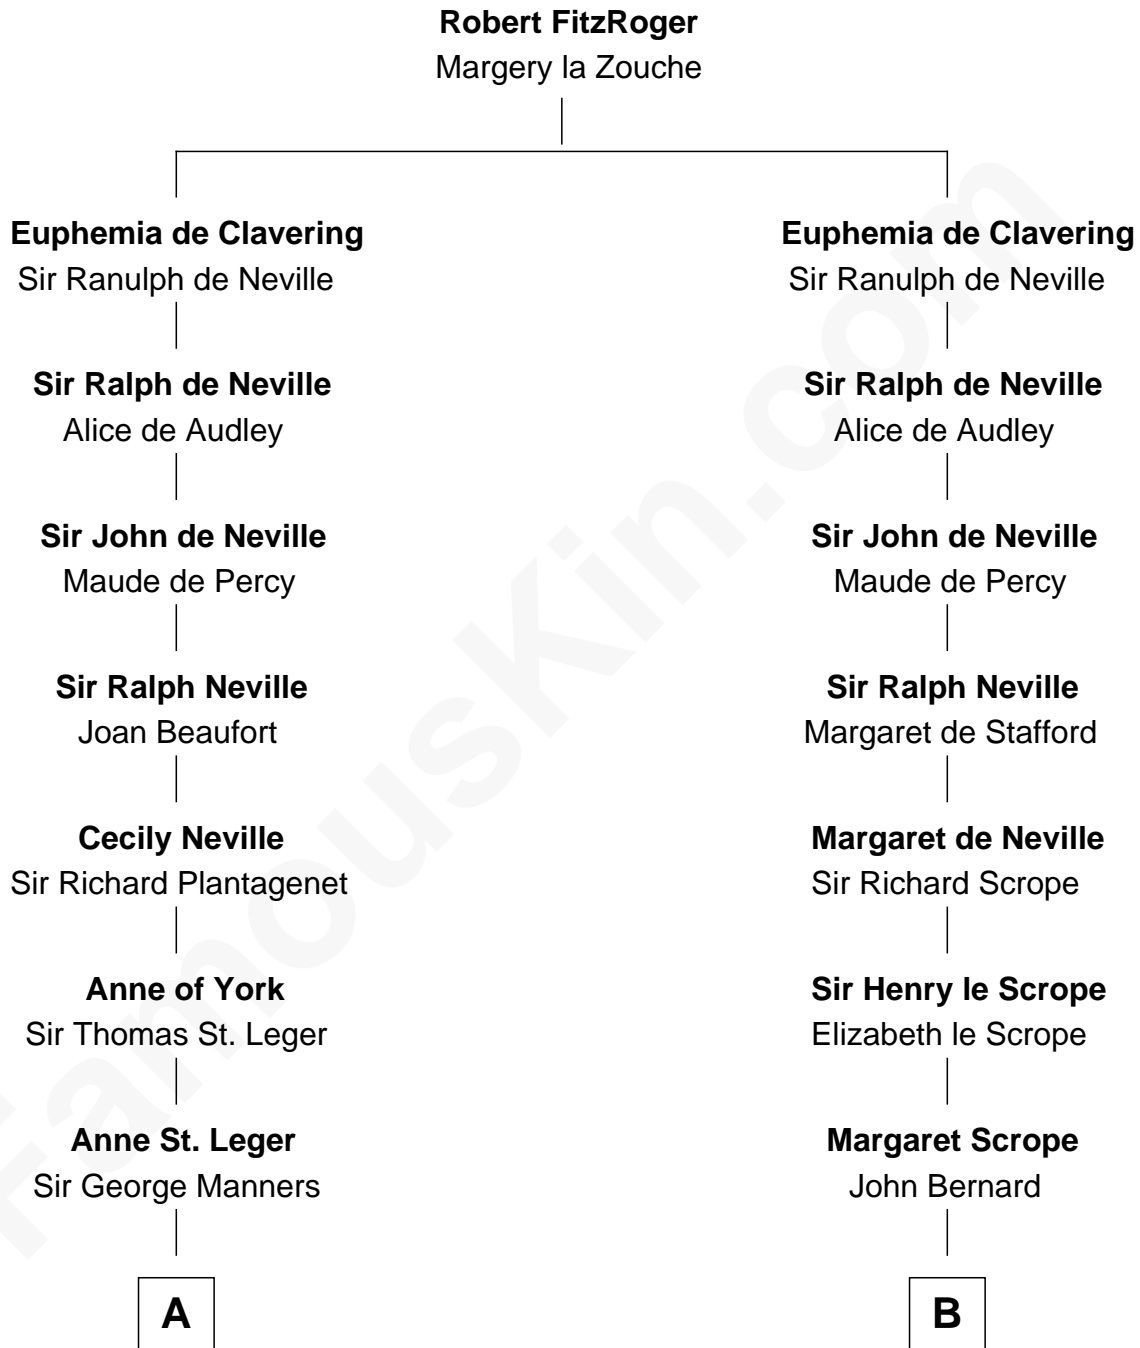

Benjamin Harrison V

Signer of the Declaration of Independence