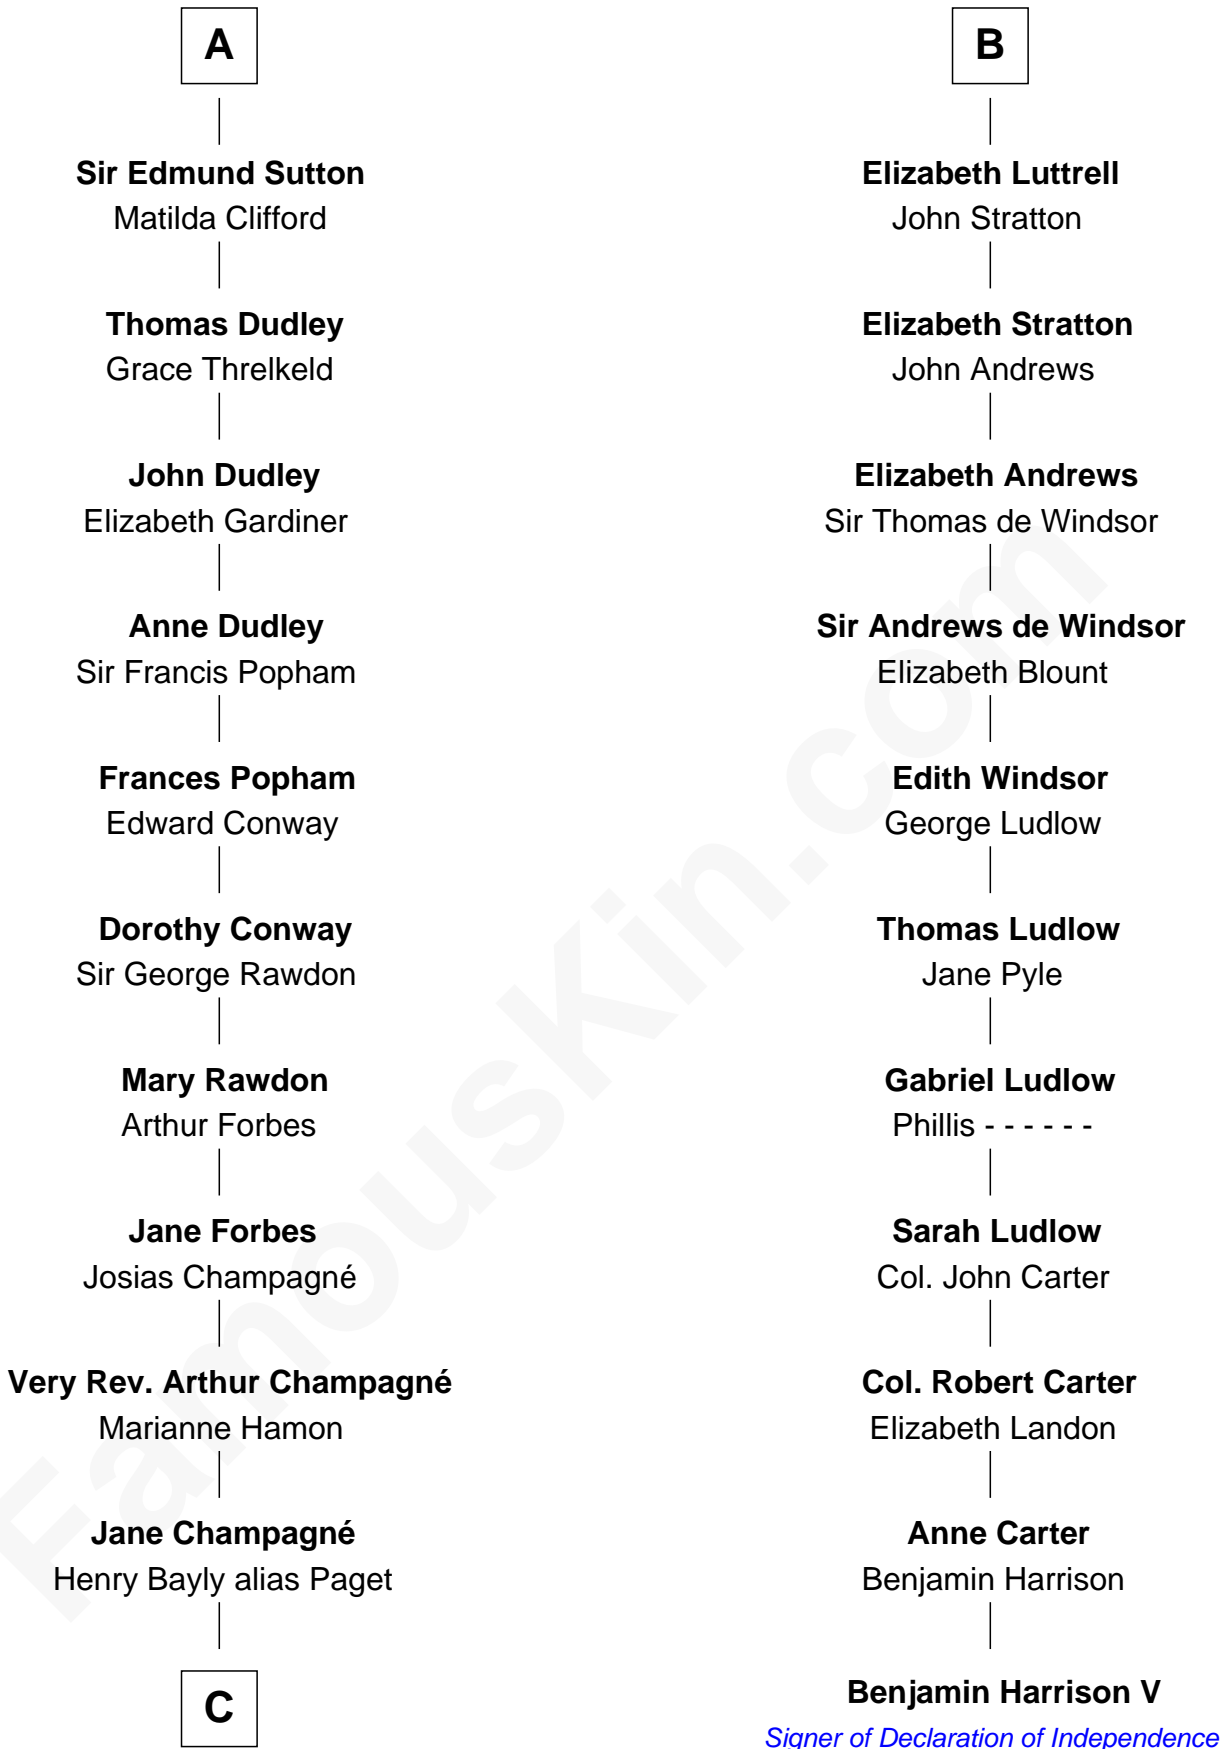

## Relationship Chart of

### Sir Winston Churchill

*Prime Minister of the United Kingdom*

17th cousin 4 times removed of

### Benjamin Harrison V

*Signer of the Declaration of Independence*

**Sir William Marshal**

Isabel de Clare

**C**

**Jane Paget**  
George Stewart

**Jane Stewart**  
Sir George Spencer-Churchill

**Sir John Winston Spencer-Churchill**  
Frances Anne Emily Vane

**Randolph Henry Spencer-Churchill**  
Jeanette Jerome

**Sir Winston Churchill**  
*Prime Minister of the United Kingdom*

FamousKin.com