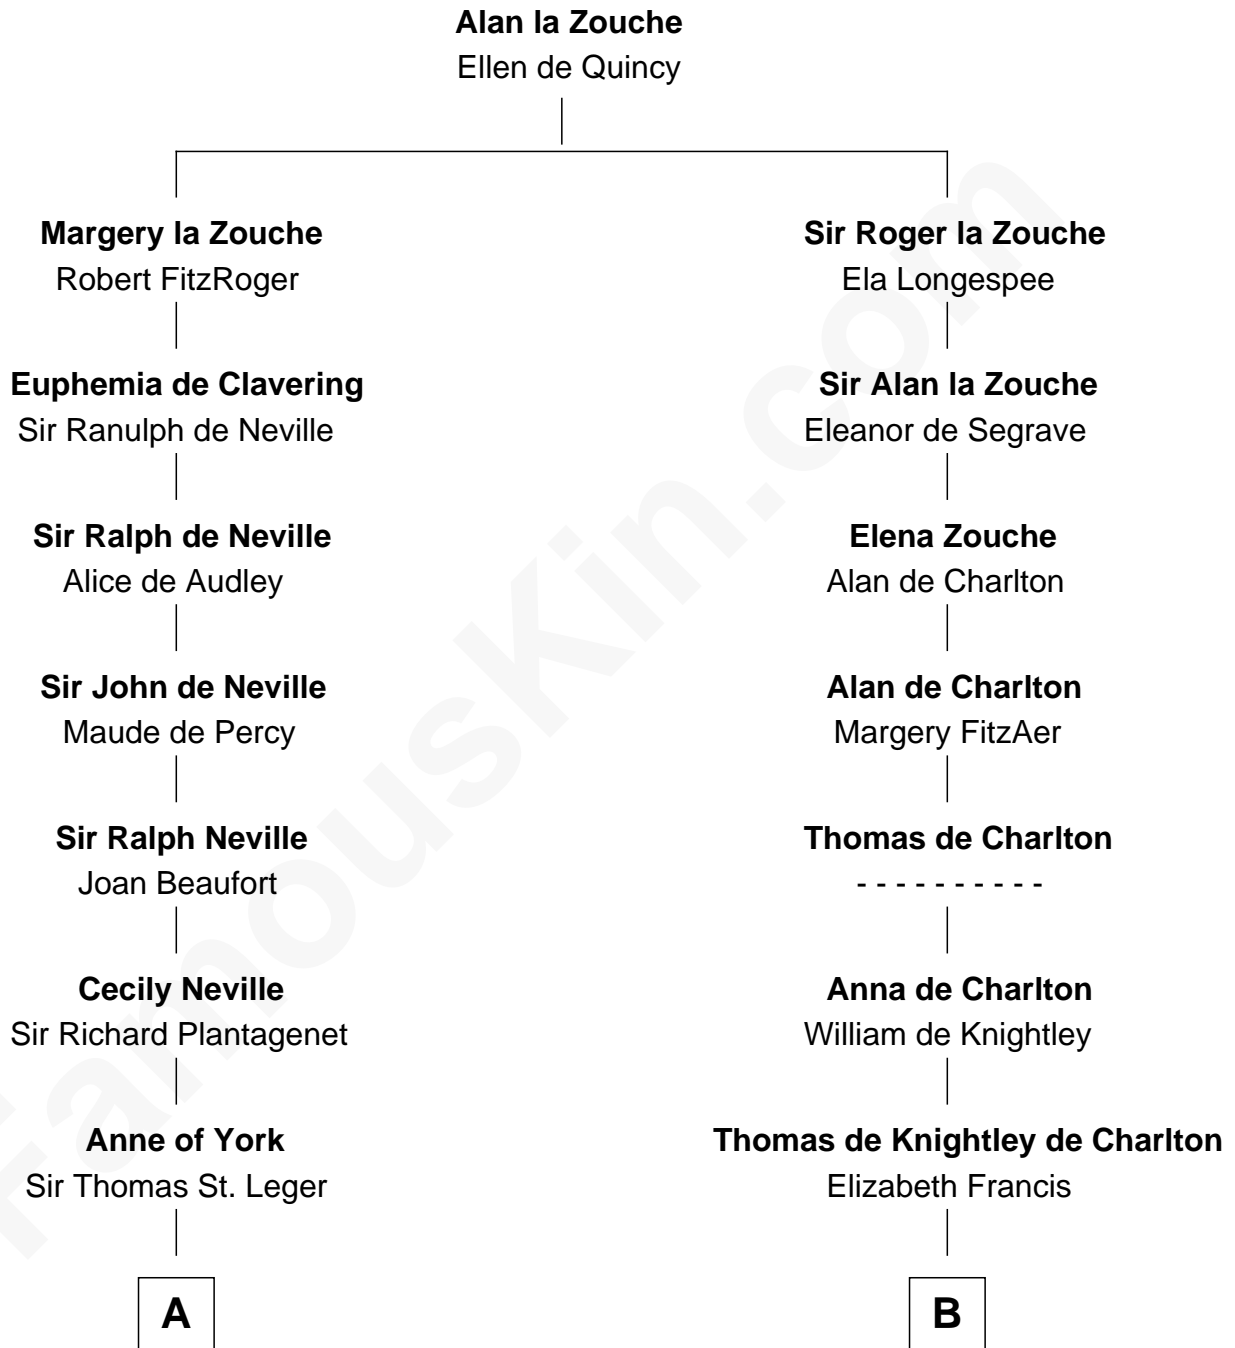

## Relationship Chart of

### Sir Winston Churchill

*Prime Minister of the United Kingdom*

19th cousin 1 time removed of

**Jay Gould**

*American Railroad "Robber Baron"*

**C**

**Jane Stewart**  
Sir George Spencer-Churchill

**Sir John Winston Spencer-Churchill**  
Frances Anne Emily Vane

**Randolph Henry Spencer-Churchill**  
Jeanette Jerome

**Sir Winston Churchill**  
*Prime Minister of the United Kingdom*

**D**

**Anna Osborn**  
Abraham Gould

**John Burr Gould**  
Mary More

**Jay Gould**  
*"Robber Baron"*