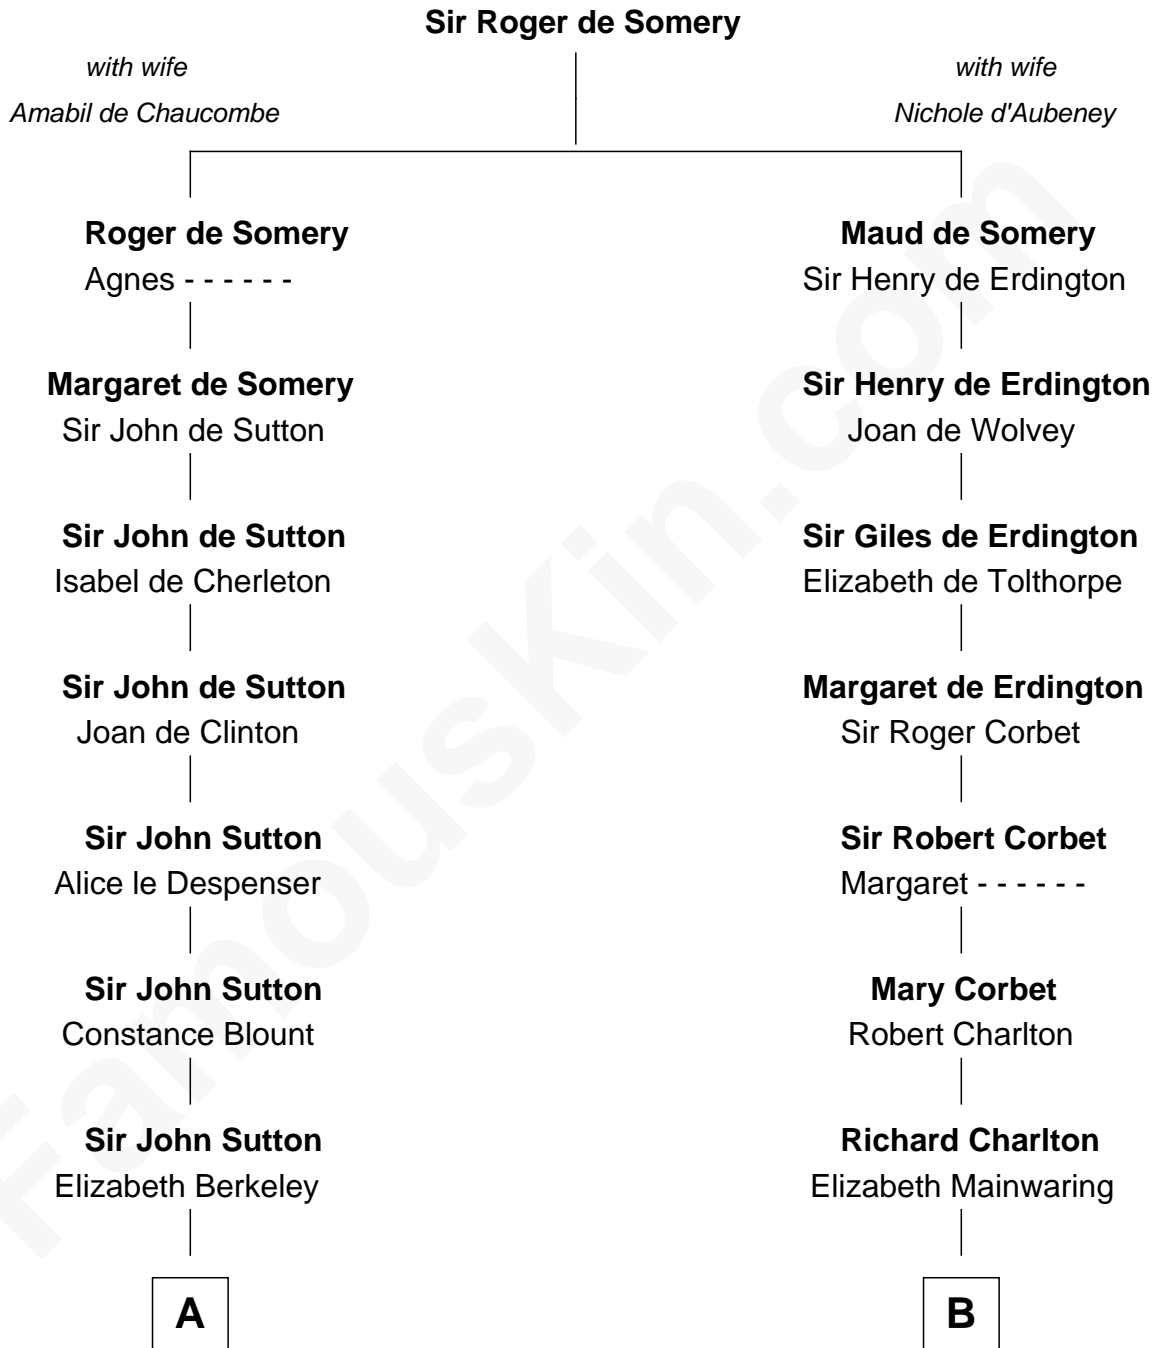

FamousKin.com

Relationship Chart of

Sir Winston Churchill

Prime Minister of the United Kingdom

17th cousin 4 times removed of

Jay Gould

American Railroad "Robber Baron"

C

Jane Paget
George Stewart

Jane Stewart
Sir George Spencer-Churchill

Sir John Winston Spencer-Churchill
Frances Anne Emily Vane

Randolph Henry Spencer-Churchill
Jeanette Jerome

Sir Winston Churchill
Prime Minister of the United Kingdom