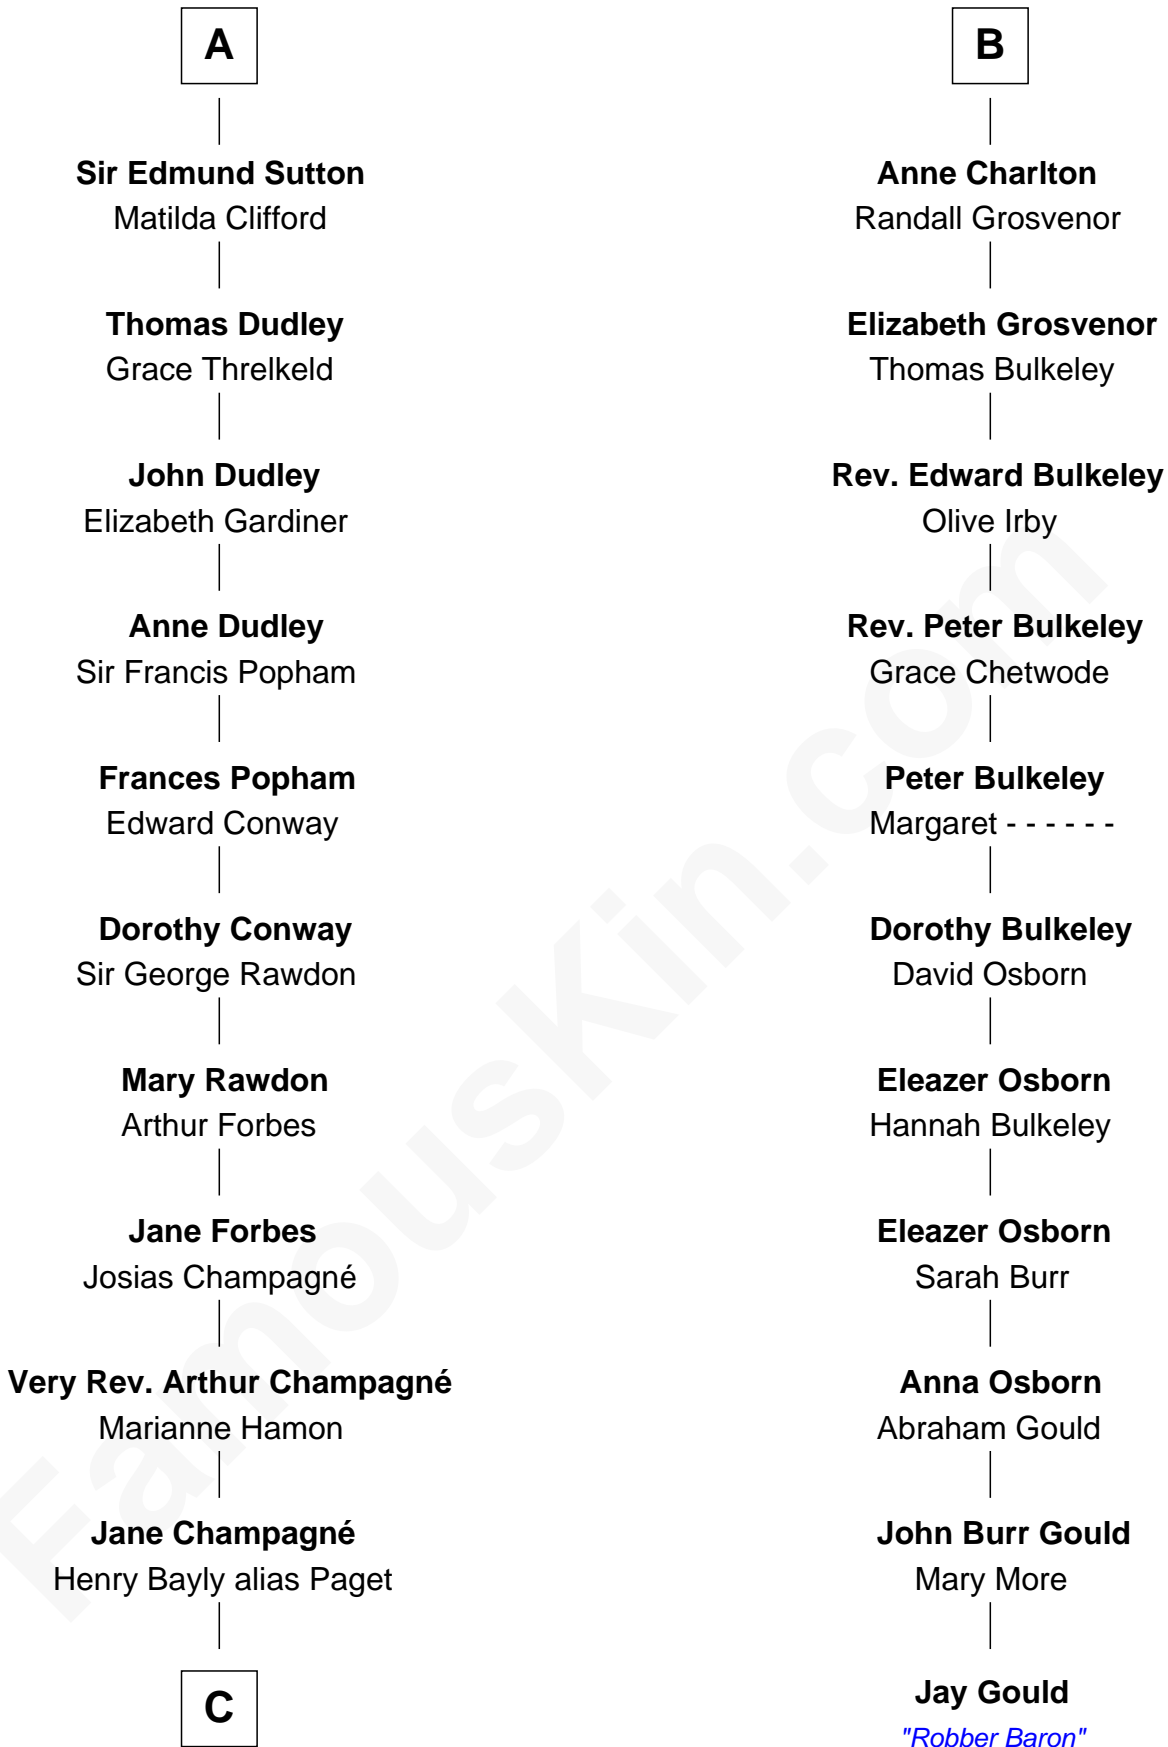

FamousKin.com

Relationship Chart of

Sir Winston Churchill

Prime Minister of the United Kingdom

17th cousin 4 times removed of

Jay Gould

American Railroad "Robber Baron"

C

Jane Paget
George Stewart

Jane Stewart
Sir George Spencer-Churchill

Sir John Winston Spencer-Churchill
Frances Anne Emily Vane

Randolph Henry Spencer-Churchill
Jeanette Jerome

Sir Winston Churchill
Prime Minister of the United Kingdom