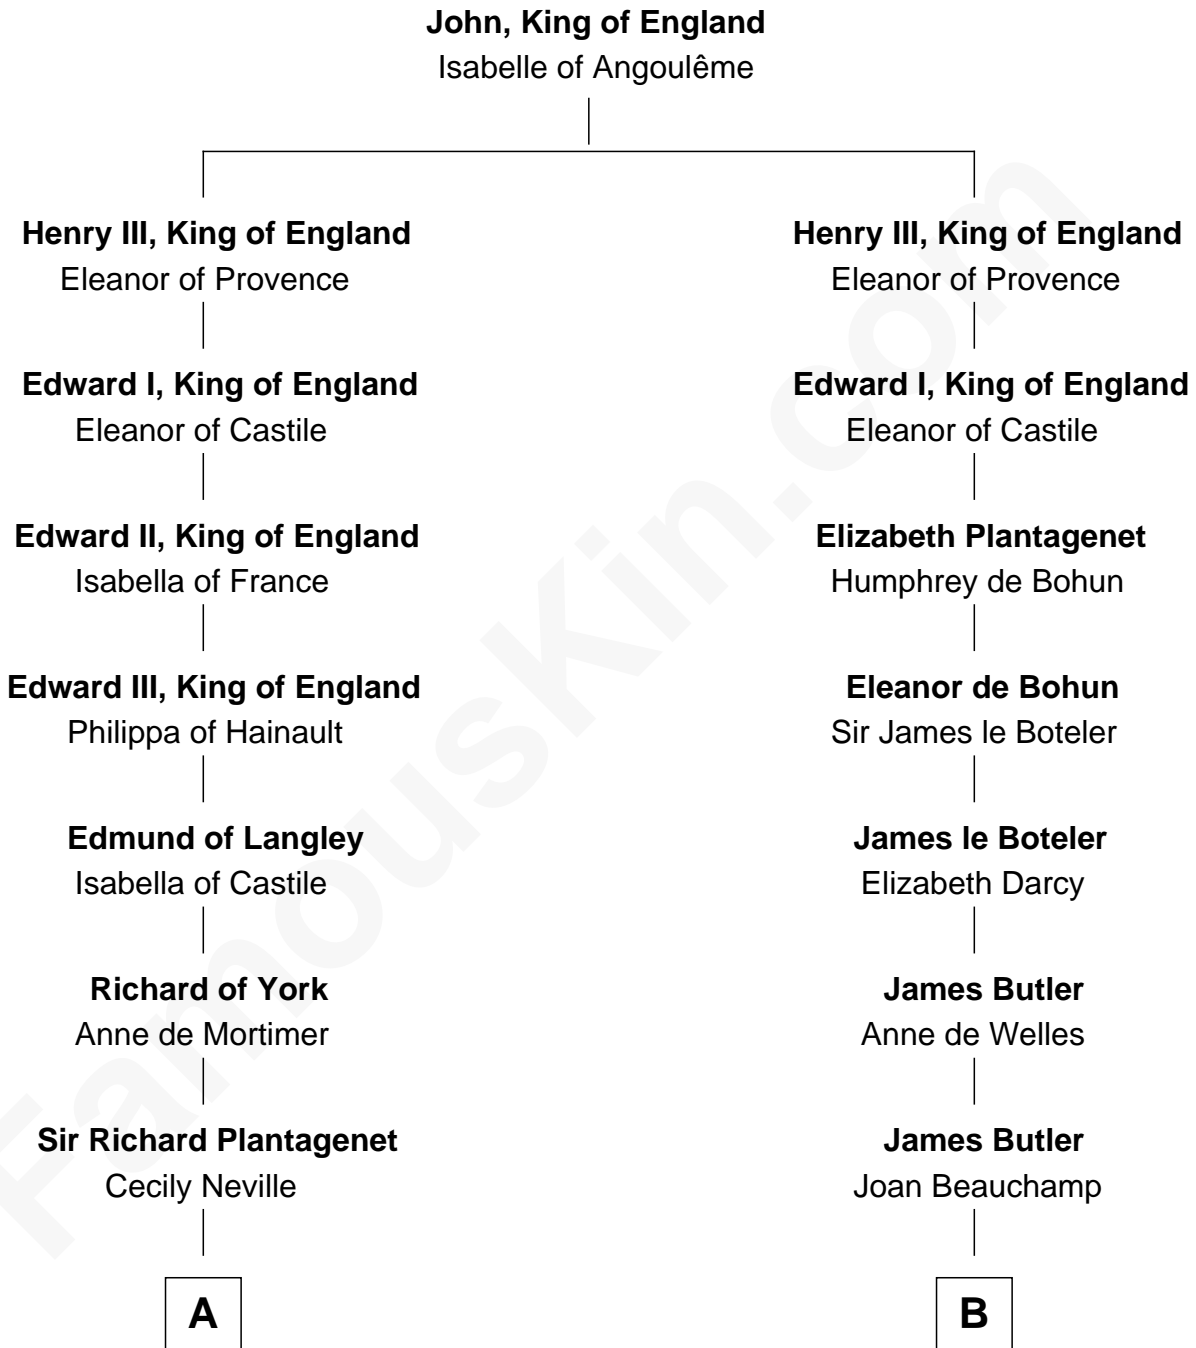

FamousKin.com

Relationship Chart of

Sir Winston Churchill

Prime Minister of the United Kingdom

20th cousin 1 time removed of

Jay Gould

American Railroad "Robber Baron"

C

Jane Paget
George Stewart

Jane Stewart
Sir George Spencer-Churchill

Sir John Winston Spencer-Churchill
Frances Anne Emily Vane

Randolph Henry Spencer-Churchill
Jeanette Jerome

Sir Winston Churchill
Prime Minister of the United Kingdom