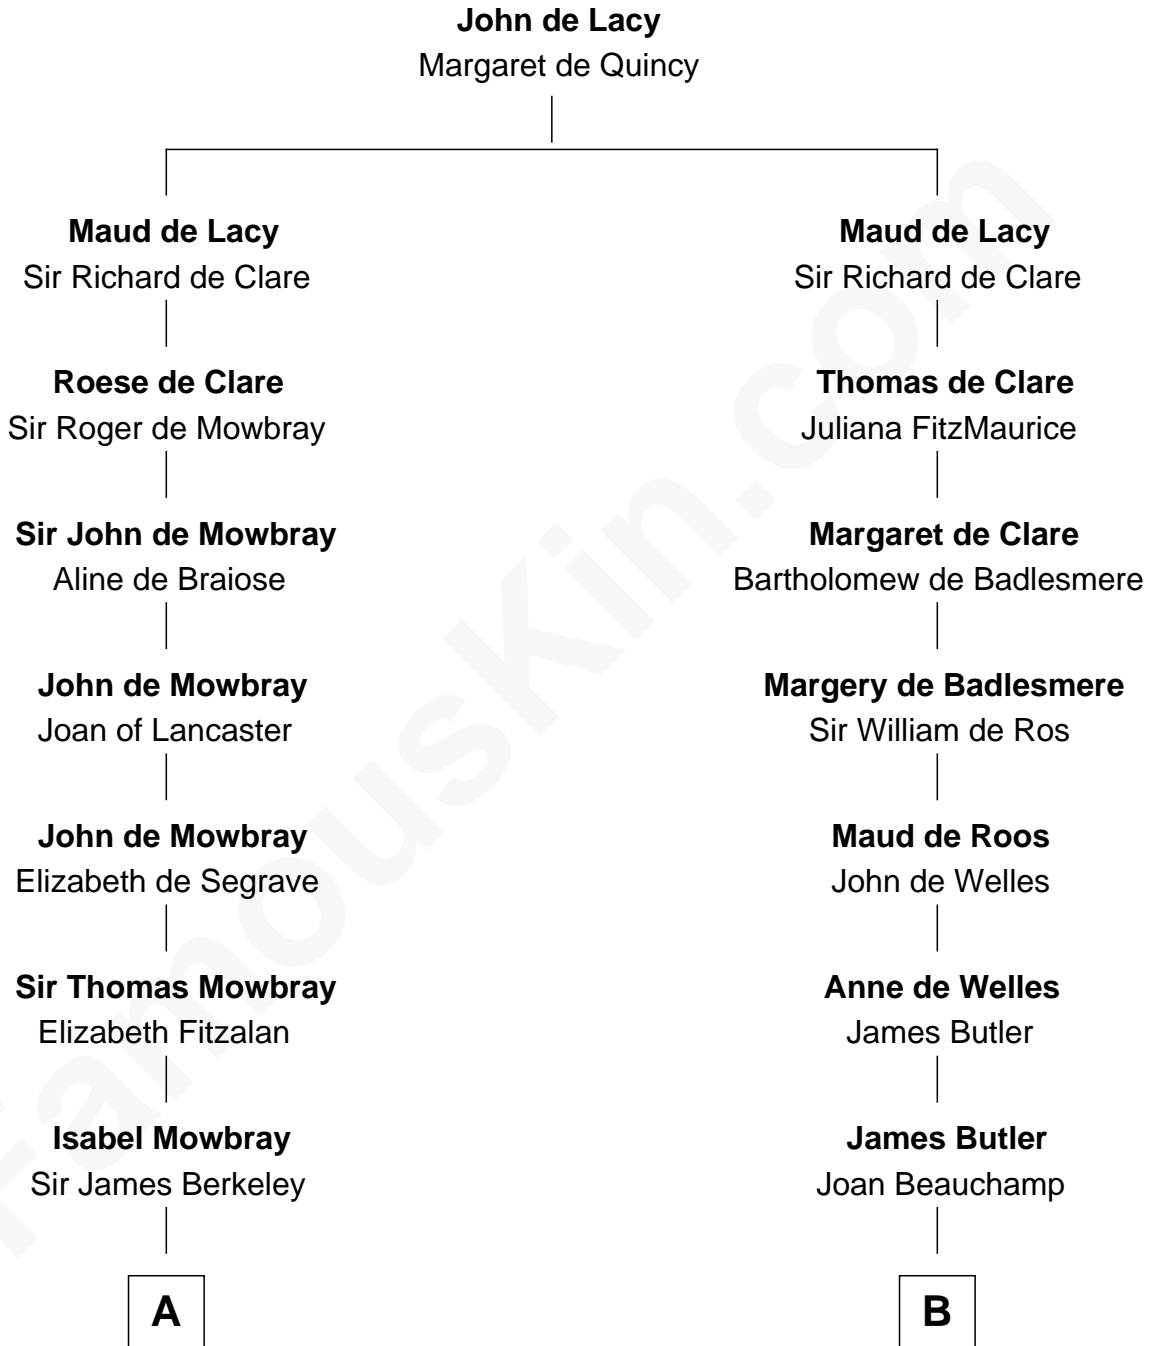

FamousKin.com

Relationship Chart of

Sir Winston Churchill

Prime Minister of the United Kingdom

20th cousin 1 time removed of

Jay Gould

American Railroad "Robber Baron"

C

Anne Catherine McDonnell

Sir Henry Vane

Frances Anne Emily Vane-Tempest

Sir Charles William Stewart

Frances Anne Emily Vane

Sir John Winston Spencer-Churchill

Randolph Henry Spencer-Churchill

Jeanette Jerome

Mary More

Jay Gould

"Robber Baron"