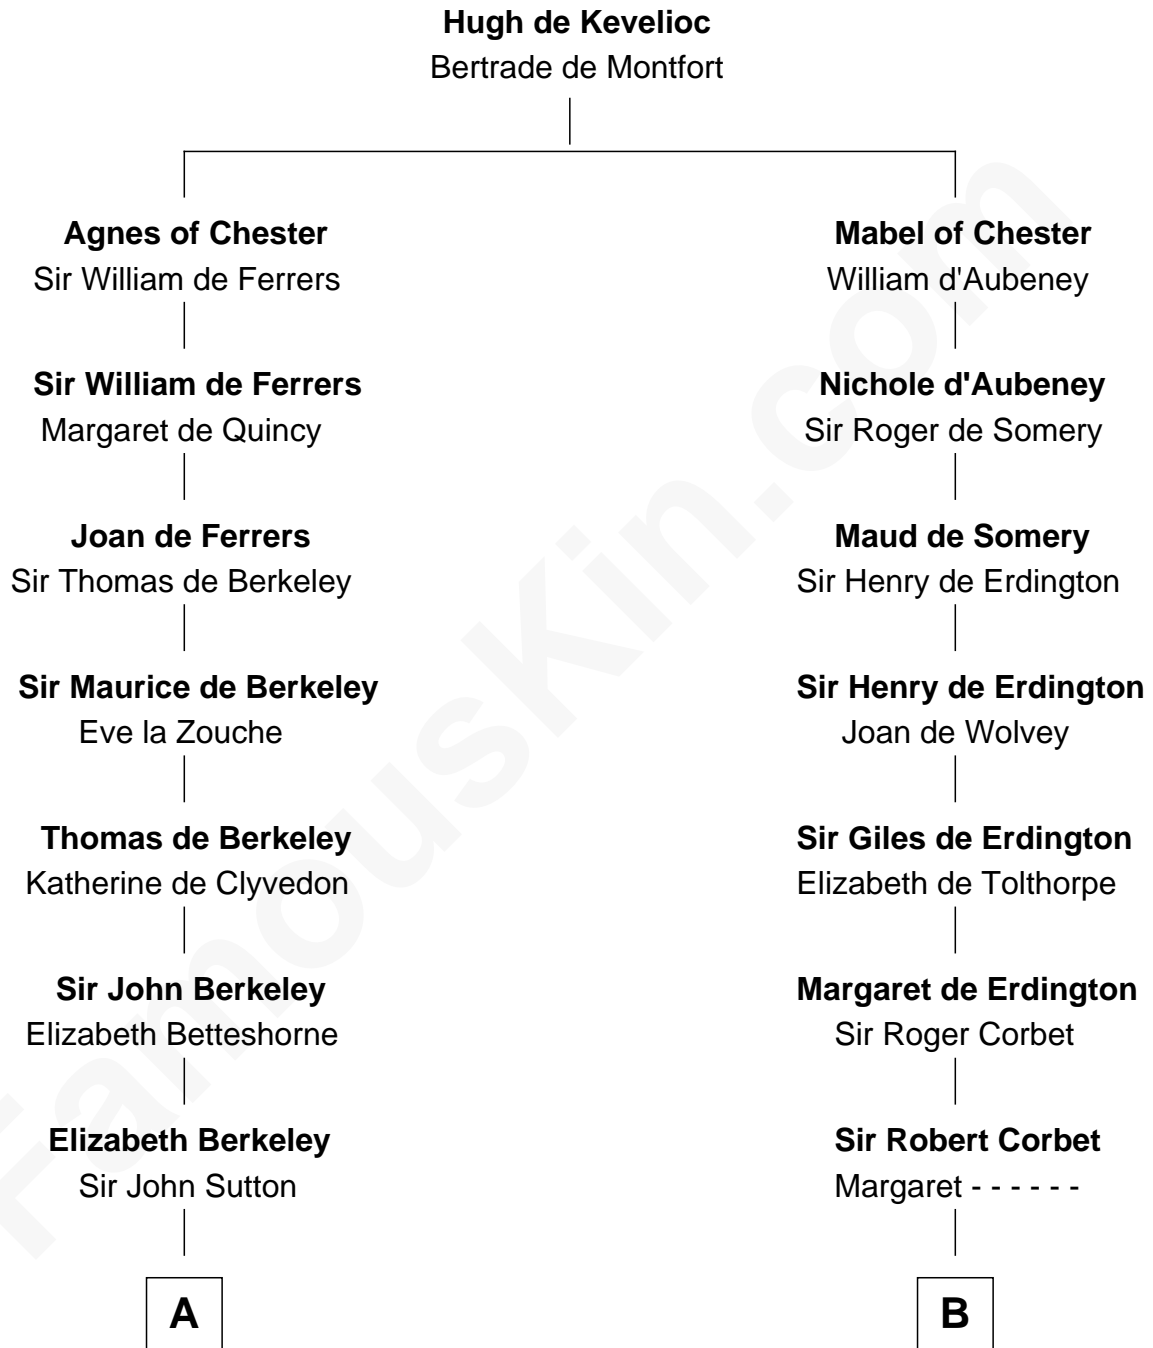

FamousKin.com

Relationship Chart of

Sir Winston Churchill

Prime Minister of the United Kingdom

19th cousin 2 times removed of

Jay Gould

American Railroad "Robber Baron"

C

Jane Paget
George Stewart

Jane Stewart
Sir George Spencer-Churchill

Sir John Winston Spencer-Churchill
Frances Anne Emily Vane

Randolph Henry Spencer-Churchill
Jeanette Jerome

Sir Winston Churchill
Prime Minister of the United Kingdom

D

Anna Osborn
Abraham Gould

John Burr Gould
Mary More

Jay Gould
"Robber Baron"

FamousKin.com