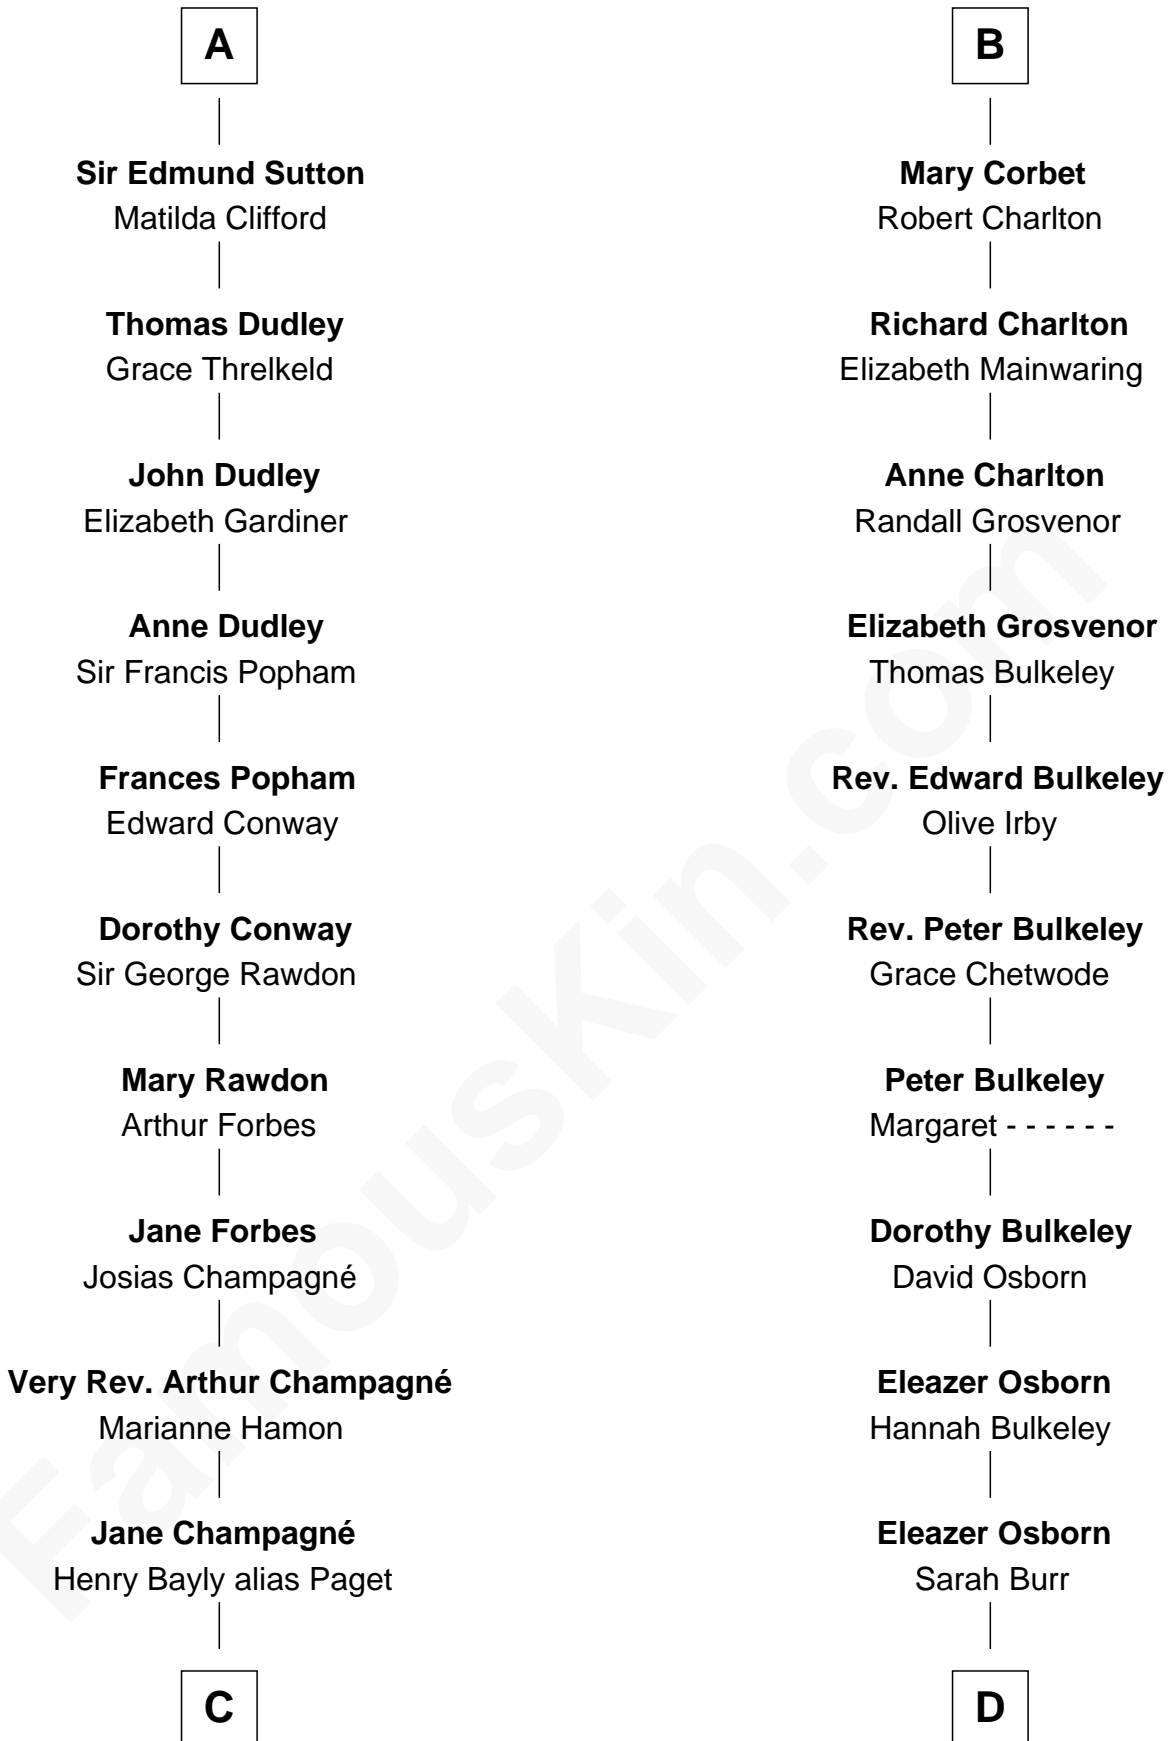

FamousKin.com

Relationship Chart of

Sir Winston Churchill

Prime Minister of the United Kingdom

19th cousin 2 times removed of

Jay Gould

American Railroad "Robber Baron"

C

Jane Paget
George Stewart

Jane Stewart
Sir George Spencer-Churchill

Sir John Winston Spencer-Churchill
Frances Anne Emily Vane

Randolph Henry Spencer-Churchill
Jeanette Jerome

Sir Winston Churchill
Prime Minister of the United Kingdom

D

Anna Osborn
Abraham Gould

John Burr Gould
Mary More

Jay Gould
"Robber Baron"

FamousKin.com