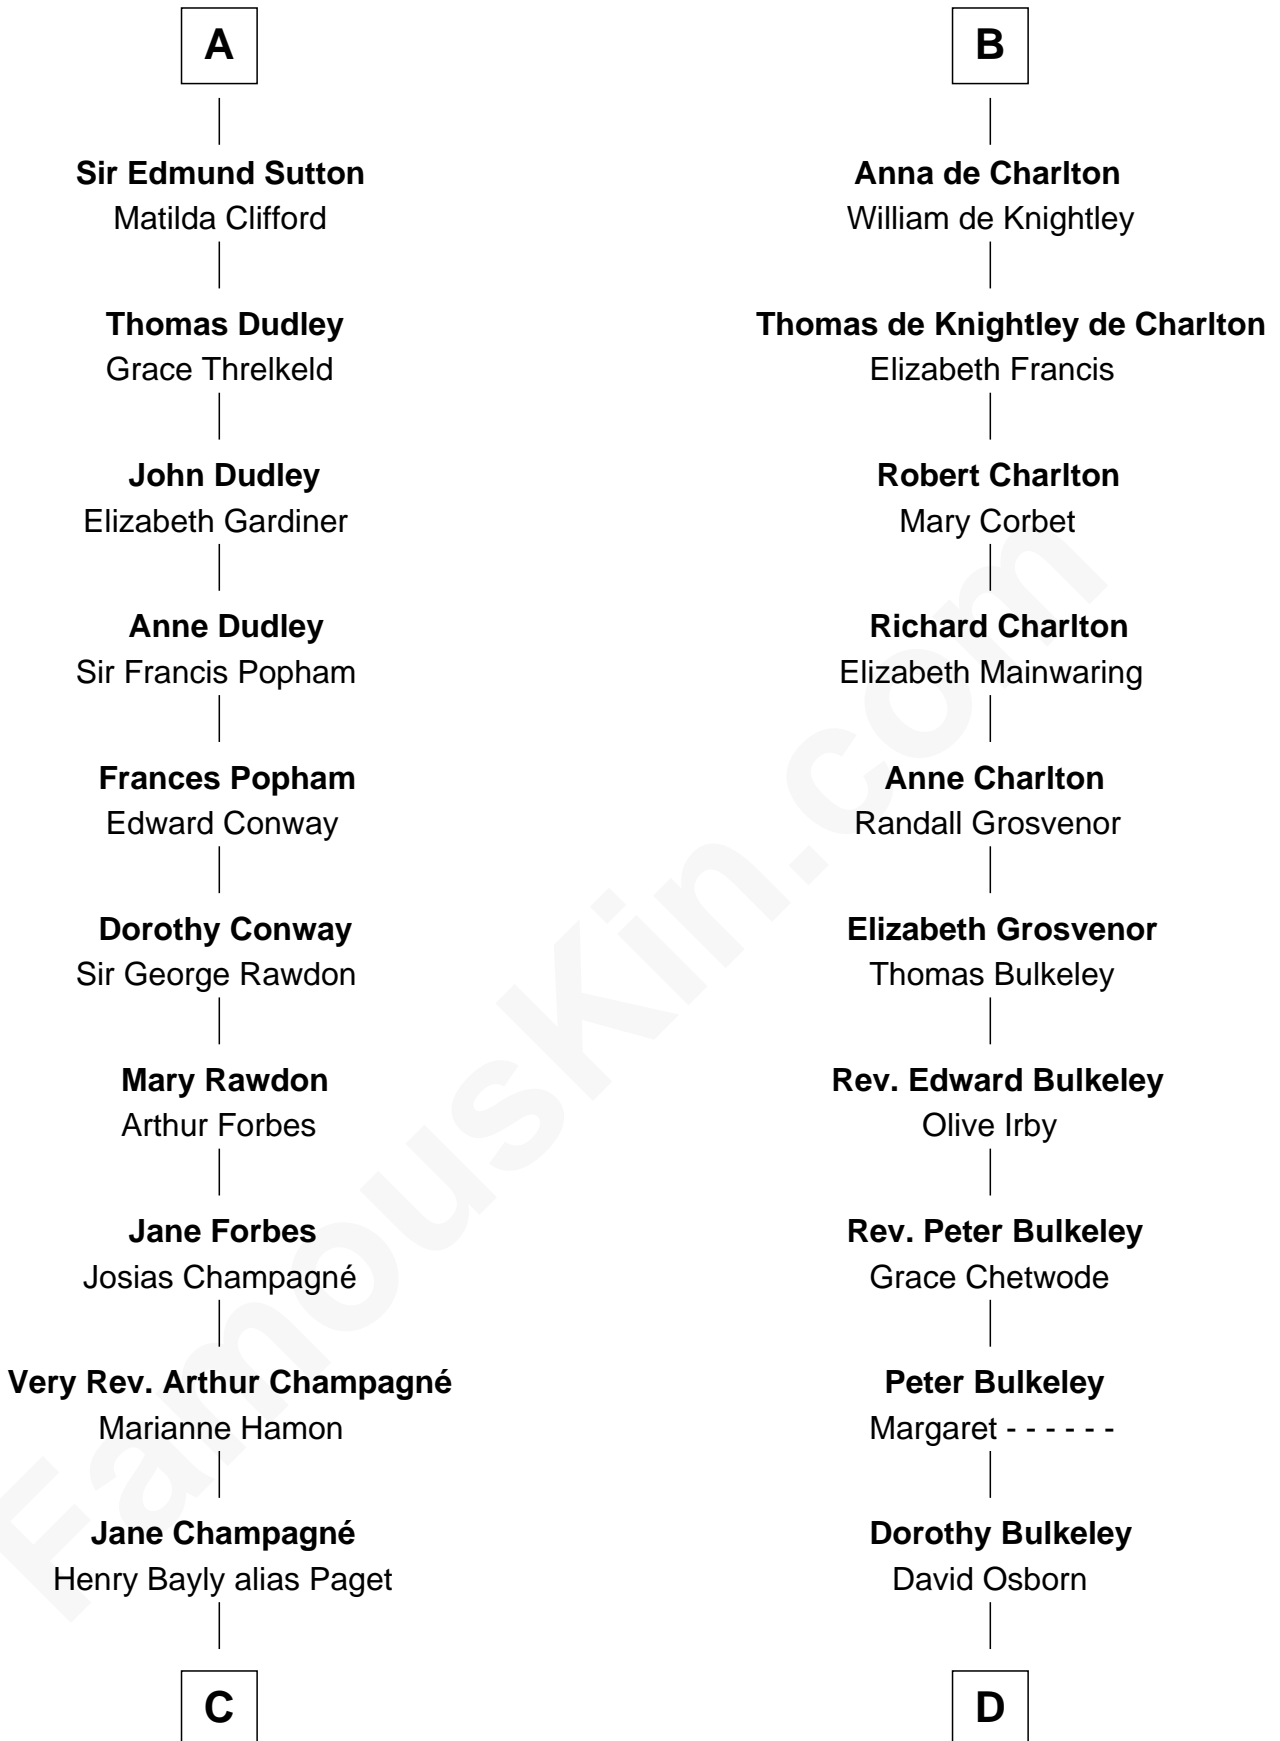

FamousKin.com

Relationship Chart of

Sir Winston Churchill

Prime Minister of the United Kingdom

21st cousin of

Jay Gould

American Railroad "Robber Baron"

Alan of Galloway

Helen de l'Isle

C

Jane Paget
George Stewart

Jane Stewart
Sir George Spencer-Churchill

Sir John Winston Spencer-Churchill
Frances Anne Emily Vane

Randolph Henry Spencer-Churchill
Jeanette Jerome

Sir Winston Churchill
Prime Minister of the United Kingdom

D

Eleazer Osborn
Hannah Bulkeley

Eleazer Osborn
Sarah Burr

Anna Osborn
Abraham Gould

John Burr Gould
Mary More

Jay Gould
"Robber Baron"

FamousKin.com