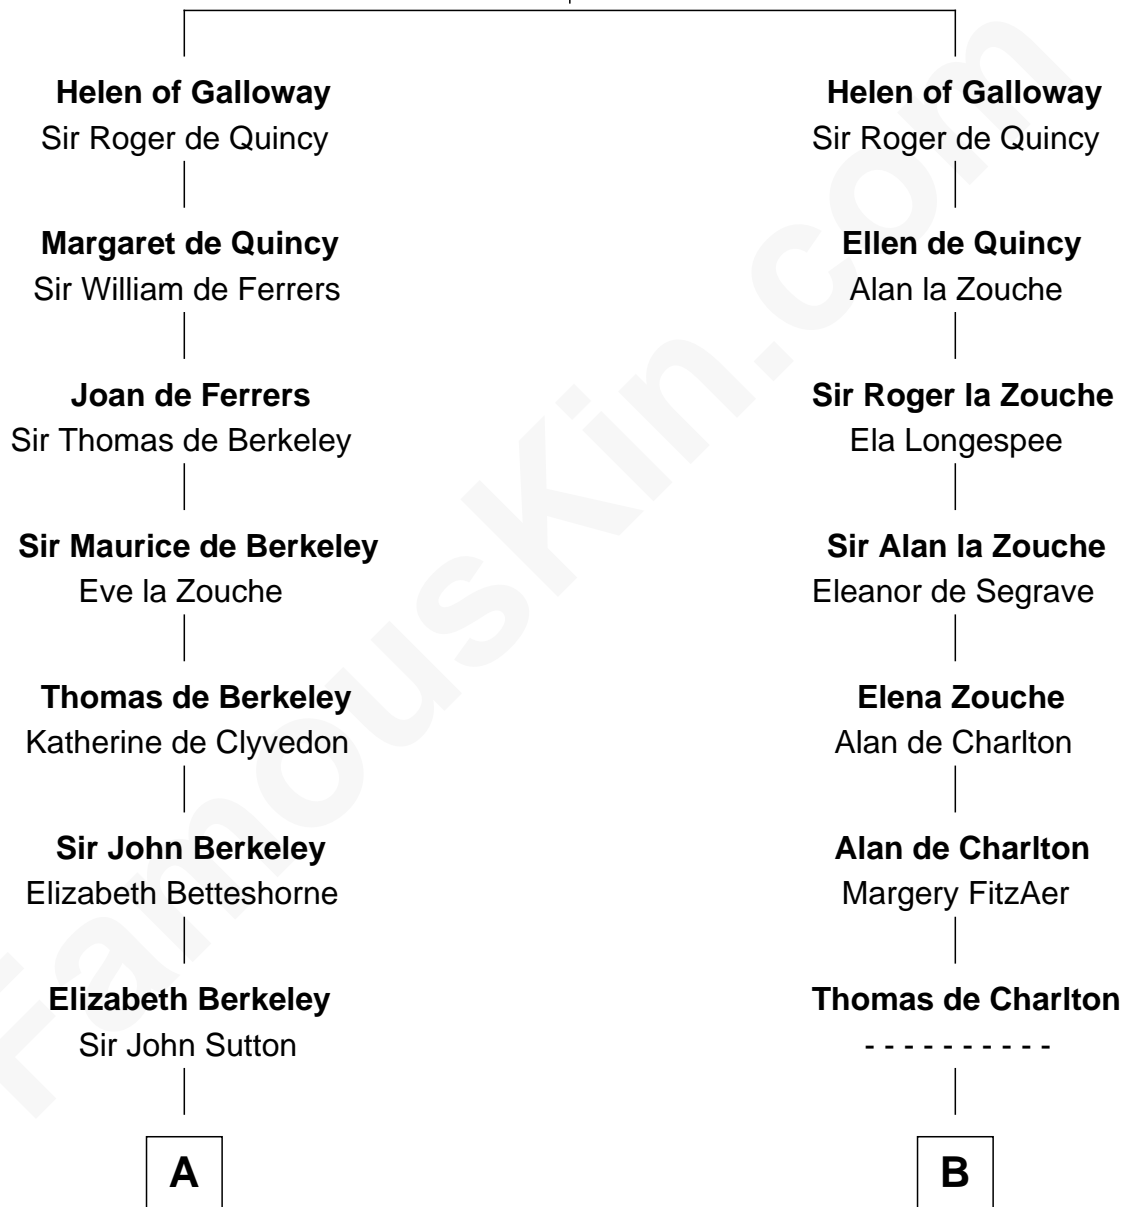

FamousKin.com

Relationship Chart of

Sir Winston Churchill

Prime Minister of the United Kingdom

21st cousin of

Jay Gould

American Railroad "Robber Baron"

Alan of Galloway

Helen de l'Isle

C

Jane Paget
George Stewart

Jane Stewart
Sir George Spencer-Churchill

Sir John Winston Spencer-Churchill
Frances Anne Emily Vane

Randolph Henry Spencer-Churchill
Jeanette Jerome

Sir Winston Churchill
Prime Minister of the United Kingdom

D

Eleazer Osborn
Hannah Bulkeley

Eleazer Osborn
Sarah Burr

Anna Osborn
Abraham Gould

John Burr Gould
Mary More

Jay Gould
"Robber Baron"

FamousKin.com