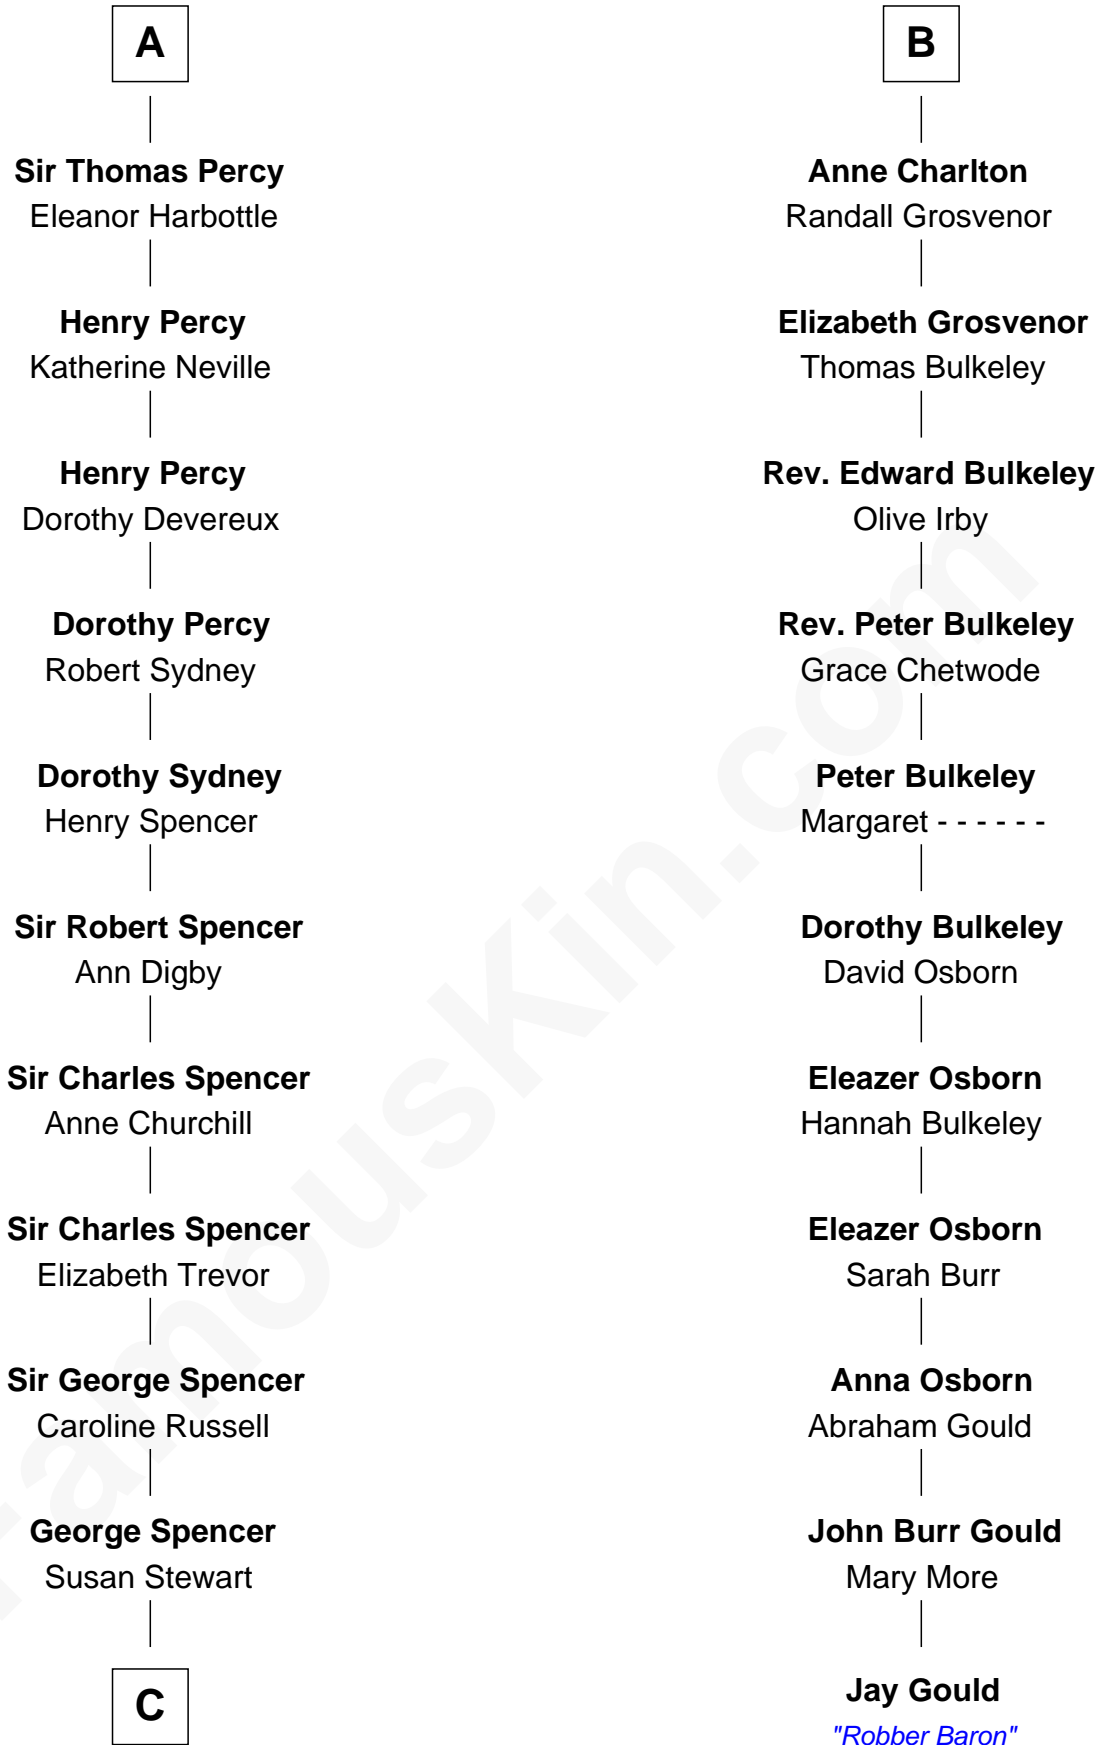

FamousKin.com

Relationship Chart of

Sir Winston Churchill

Prime Minister of the United Kingdom

17th cousin 3 times removed of

Jay Gould

American Railroad "Robber Baron"

C

—
Sir George Spencer-Churchill

Jane Stewart

—
Sir John Winston Spencer-Churchill

Frances Anne Emily Vane

—
Randolph Henry Spencer-Churchill

Jeanette Jerome

—
Sir Winston Churchill

Prime Minister of the United Kingdom