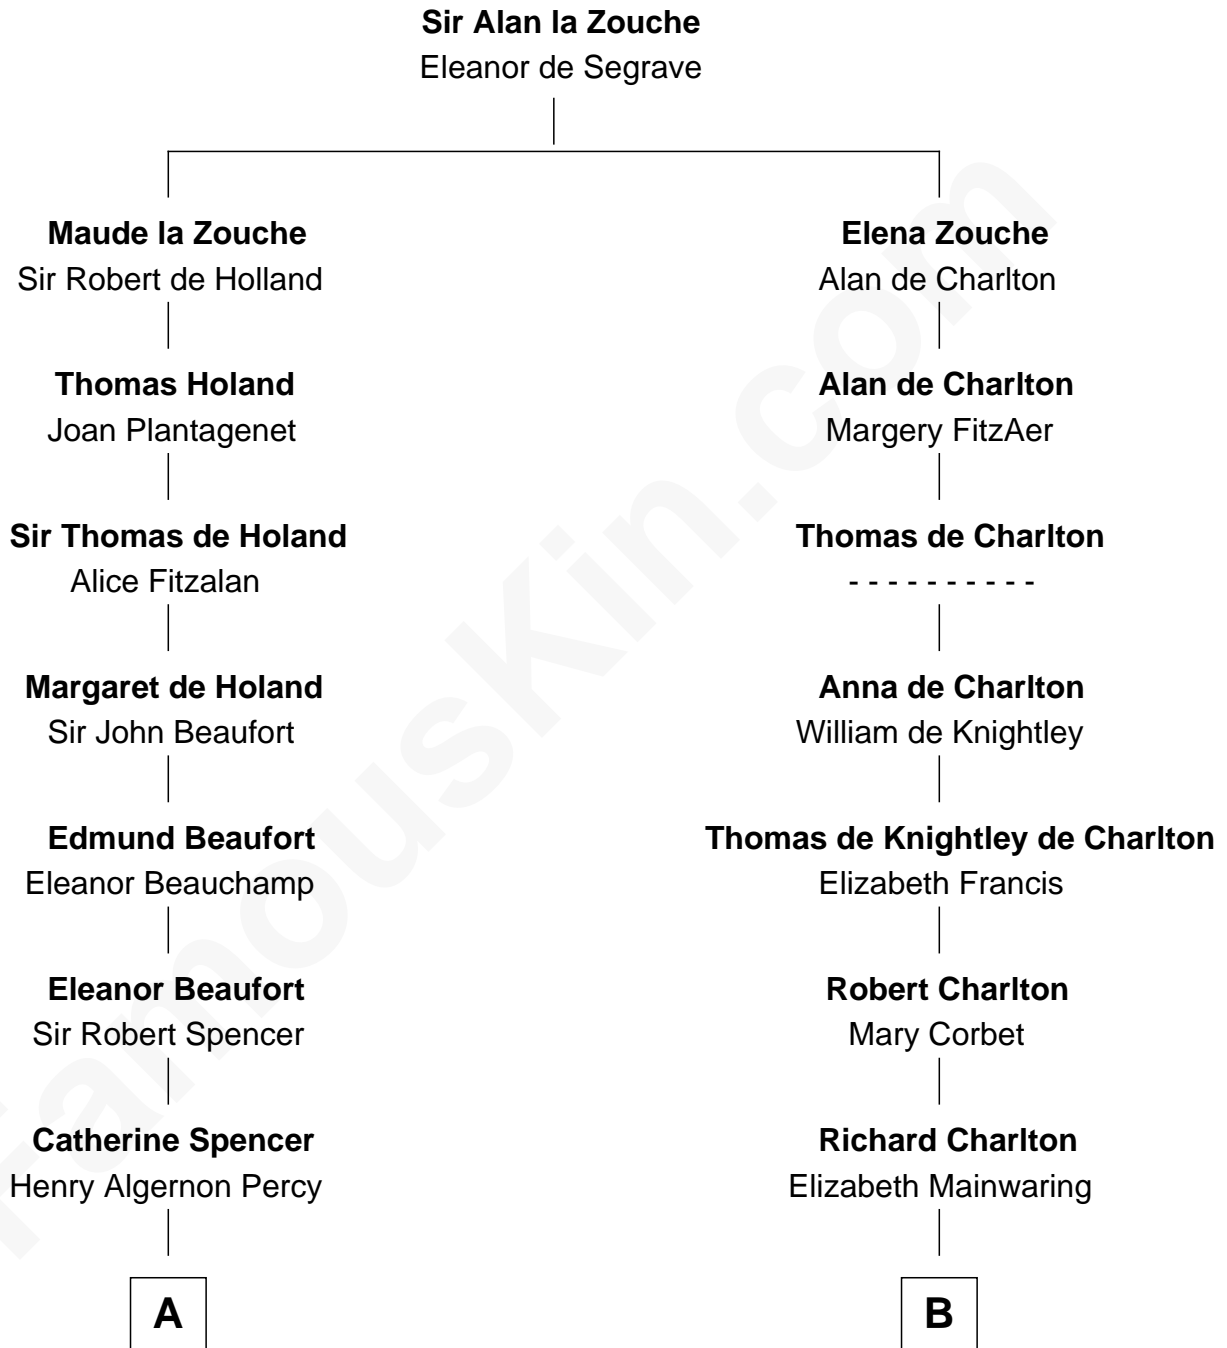

FamousKin.com

Relationship Chart of

Sir Winston Churchill

Prime Minister of the United Kingdom

17th cousin 3 times removed of

Jay Gould

American Railroad "Robber Baron"

C

—
Sir George Spencer-Churchill

Jane Stewart

—
Sir John Winston Spencer-Churchill

Frances Anne Emily Vane

—
Randolph Henry Spencer-Churchill

Jeanette Jerome

—
Sir Winston Churchill

Prime Minister of the United Kingdom