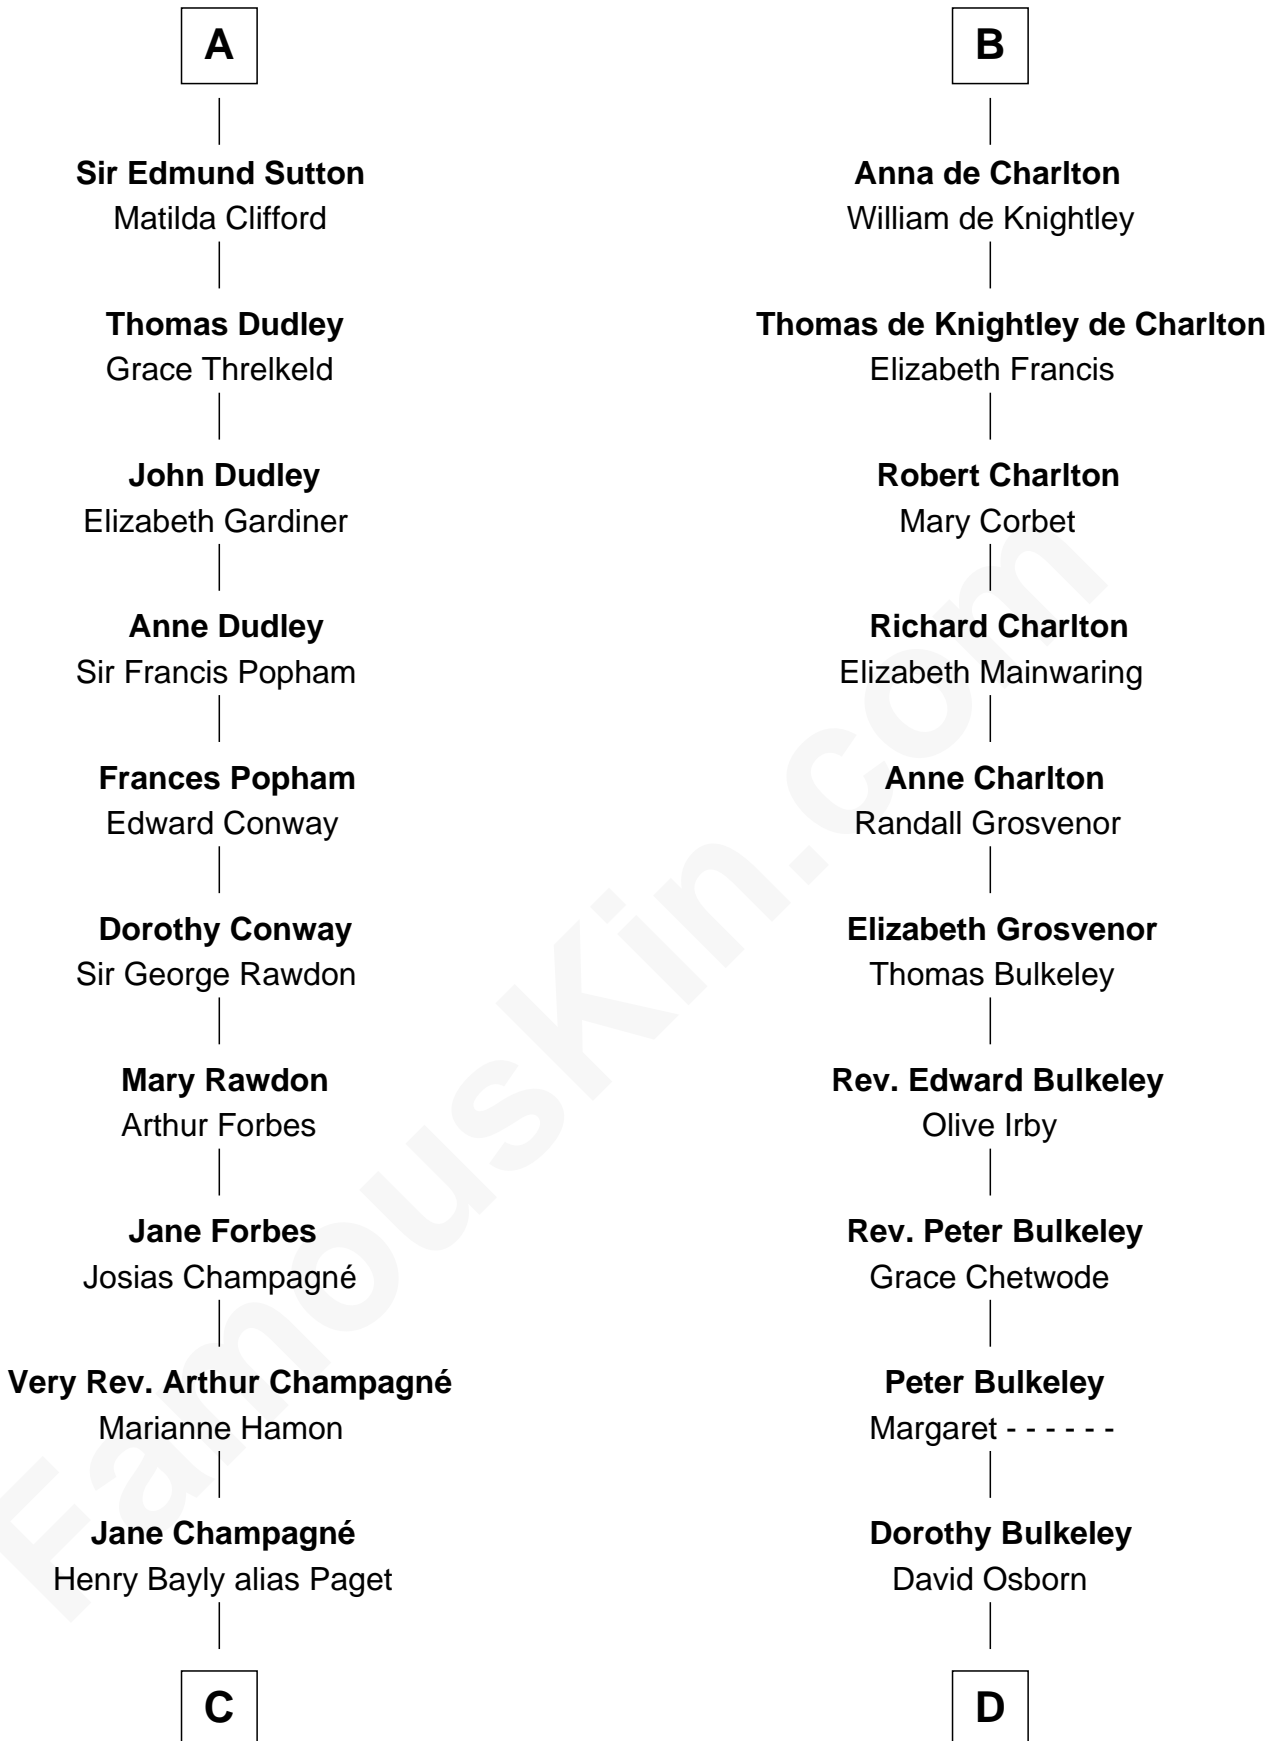

FamousKin.com

Relationship Chart of

Sir Winston Churchill

Prime Minister of the United Kingdom

21st cousin of

Jay Gould

American Railroad "Robber Baron"

C

Jane Paget
George Stewart

Jane Stewart
Sir George Spencer-Churchill

Sir John Winston Spencer-Churchill
Frances Anne Emily Vane

Randolph Henry Spencer-Churchill
Jeanette Jerome

Sir Winston Churchill
Prime Minister of the United Kingdom