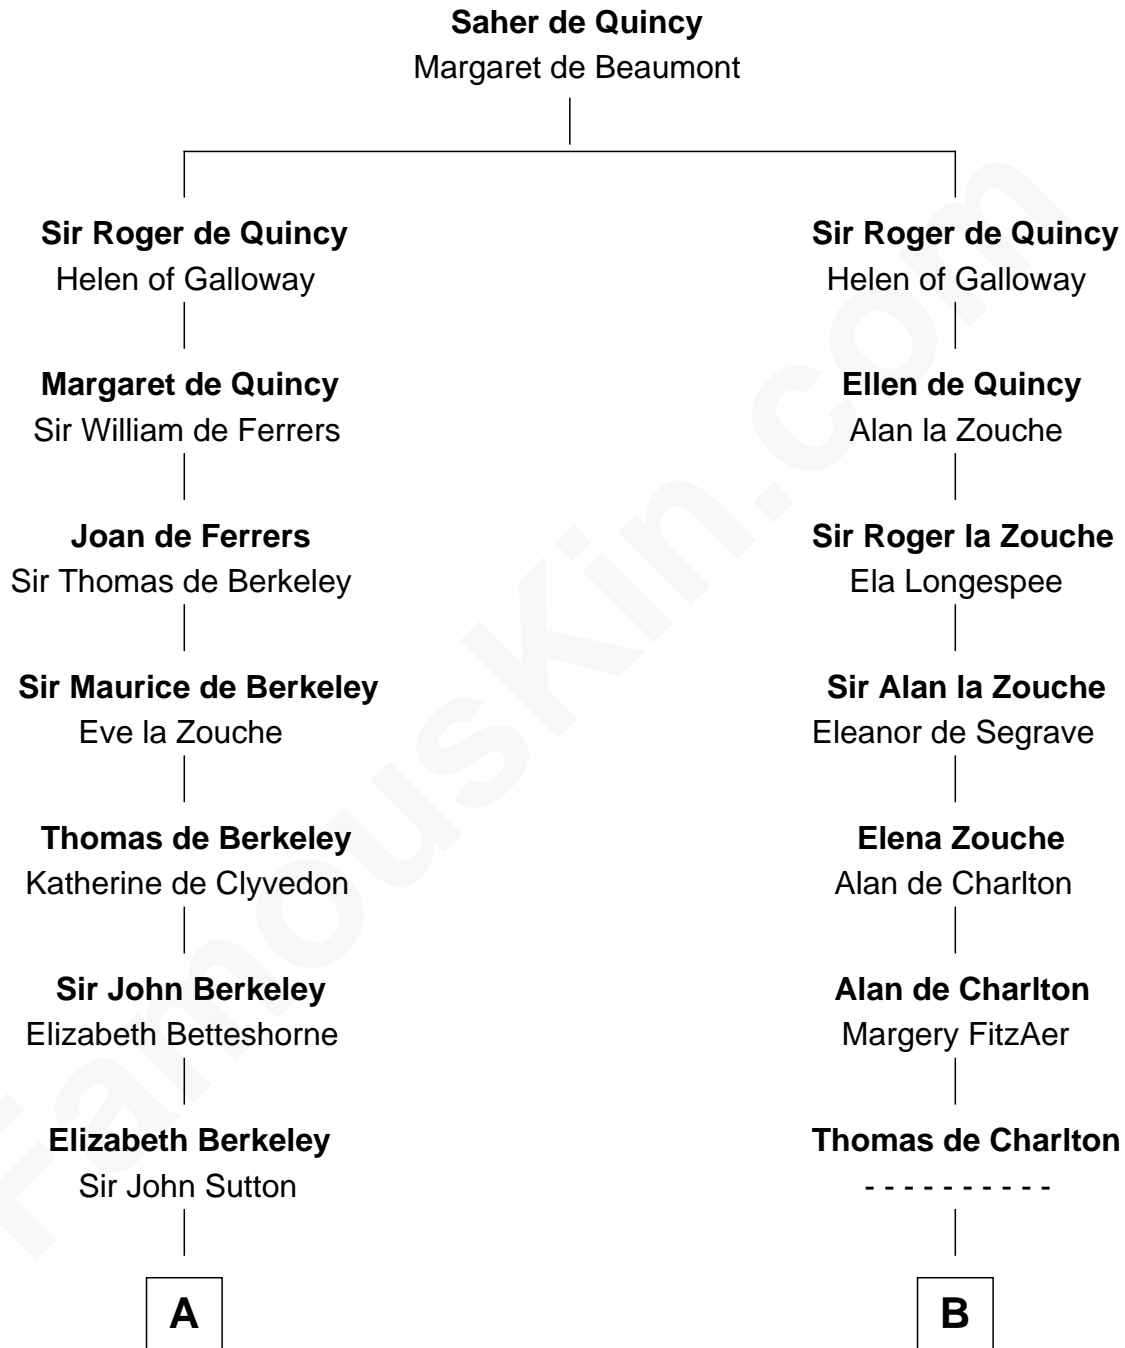

FamousKin.com

Relationship Chart of

Sir Winston Churchill

Prime Minister of the United Kingdom

21st cousin of

Jay Gould

American Railroad "Robber Baron"

C

Jane Paget
George Stewart

Jane Stewart
Sir George Spencer-Churchill

Sir John Winston Spencer-Churchill
Frances Anne Emily Vane

Randolph Henry Spencer-Churchill
Jeanette Jerome

Sir Winston Churchill
Prime Minister of the United Kingdom

D

Eleazer Osborn
Hannah Bulkeley

Eleazer Osborn
Sarah Burr

Anna Osborn
Abraham Gould

John Burr Gould
Mary More

Jay Gould
"Robber Baron"

FamousKin.com