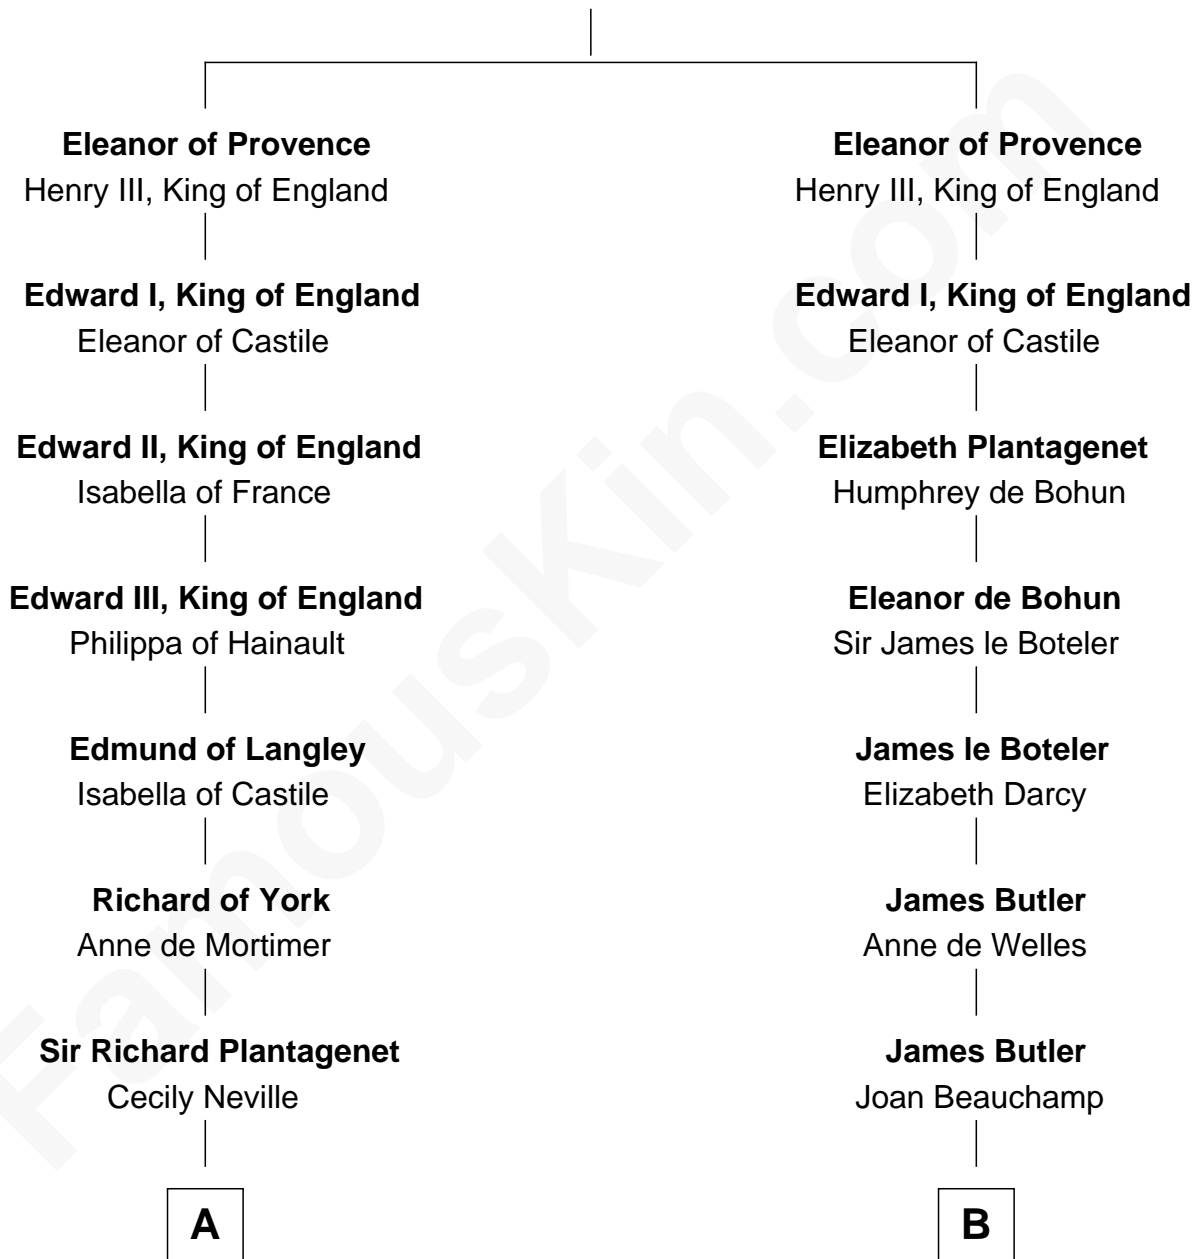

FamousKin.com

Relationship Chart of

Sir Winston Churchill

Prime Minister of the United Kingdom

20th cousin 1 time removed of

Jay Gould

American Railroad "Robber Baron"

Ramon Berenguer IV of Provence

Beatrice of Savoy

C

Jane Paget
George Stewart

Jane Stewart
Sir George Spencer-Churchill

Sir John Winston Spencer-Churchill
Frances Anne Emily Vane

Randolph Henry Spencer-Churchill
Jeanette Jerome

Sir Winston Churchill
Prime Minister of the United Kingdom

D

Eleazer Osborn
Sarah Burr

Anna Osborn
Abraham Gould

John Burr Gould
Mary More

Jay Gould
"Robber Baron"

FamousKin.com