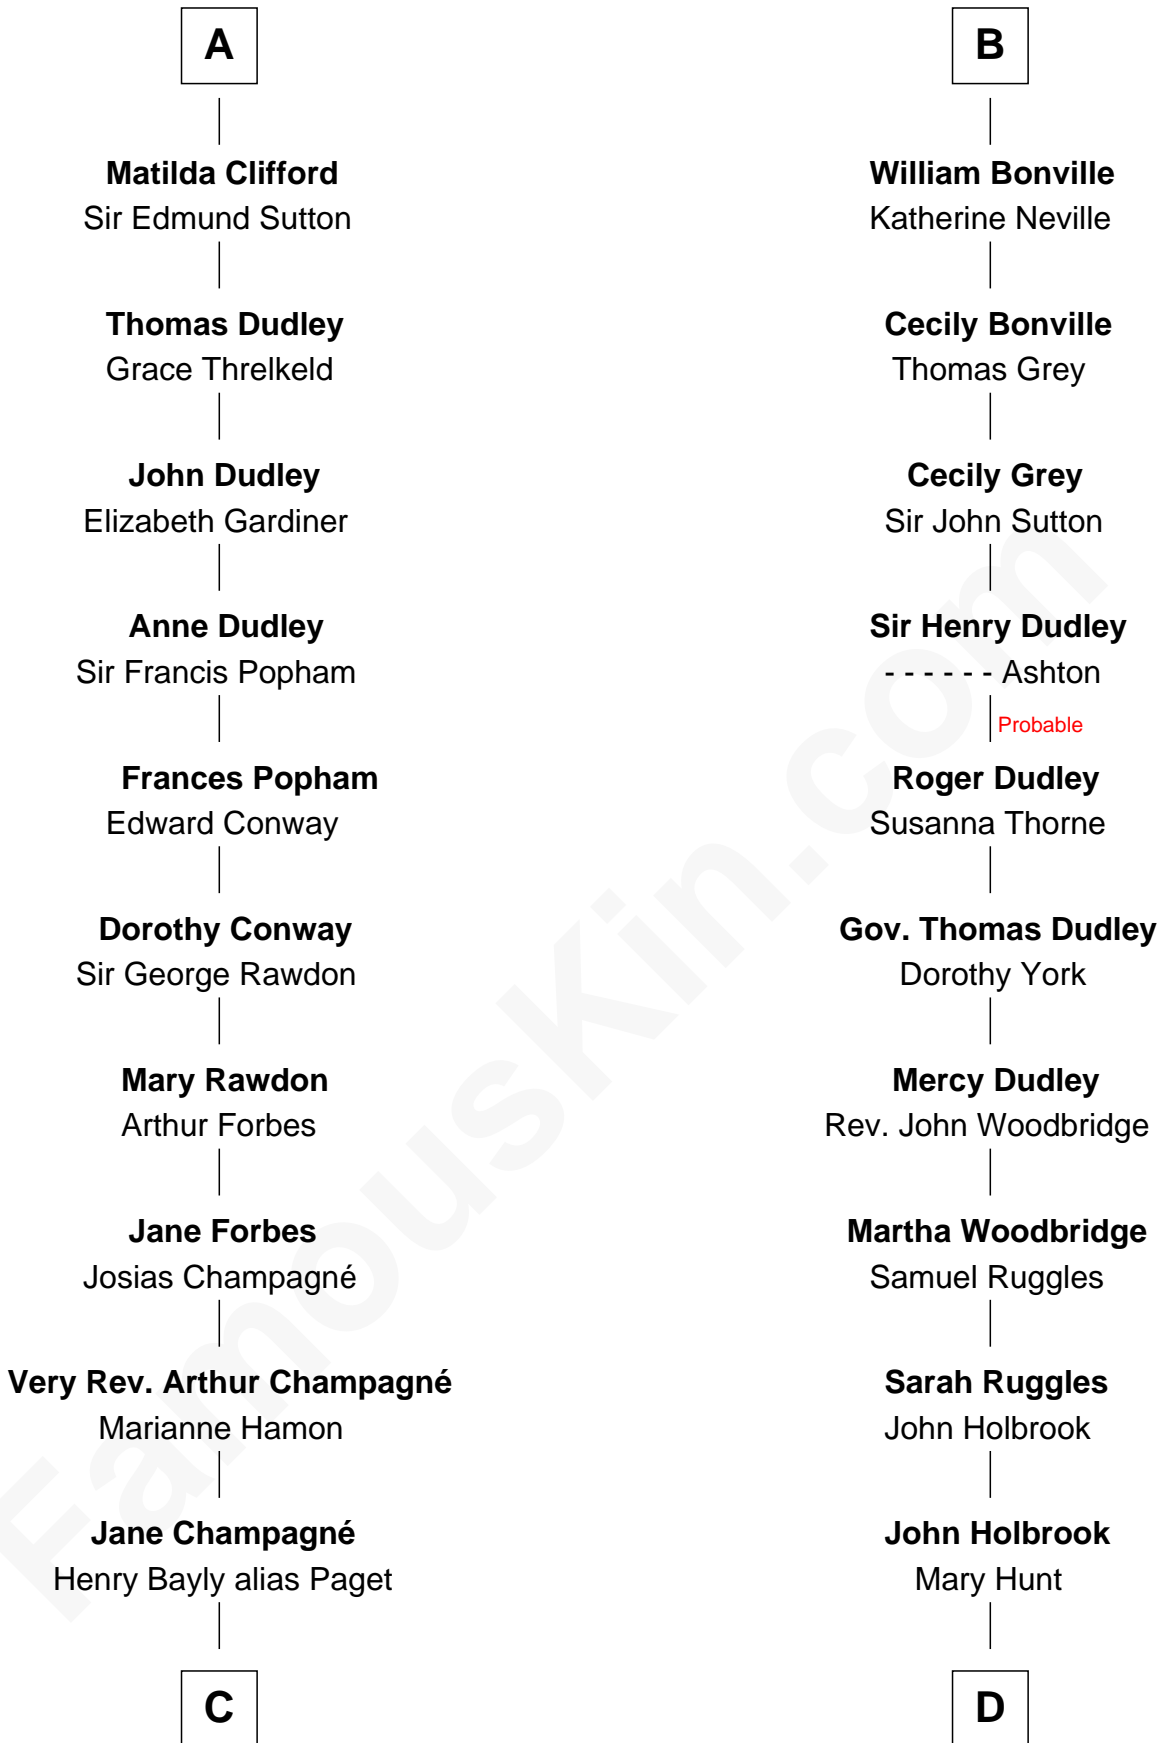

## Relationship Chart of

### Sir Winston Churchill

*Prime Minister of the United Kingdom*

20th cousin 1 time removed of

**William Marsh Rice**  
*Founder of Rice University*

**C**

**Jane Paget**  
George Stewart

**Jane Stewart**  
Sir George Spencer-Churchill