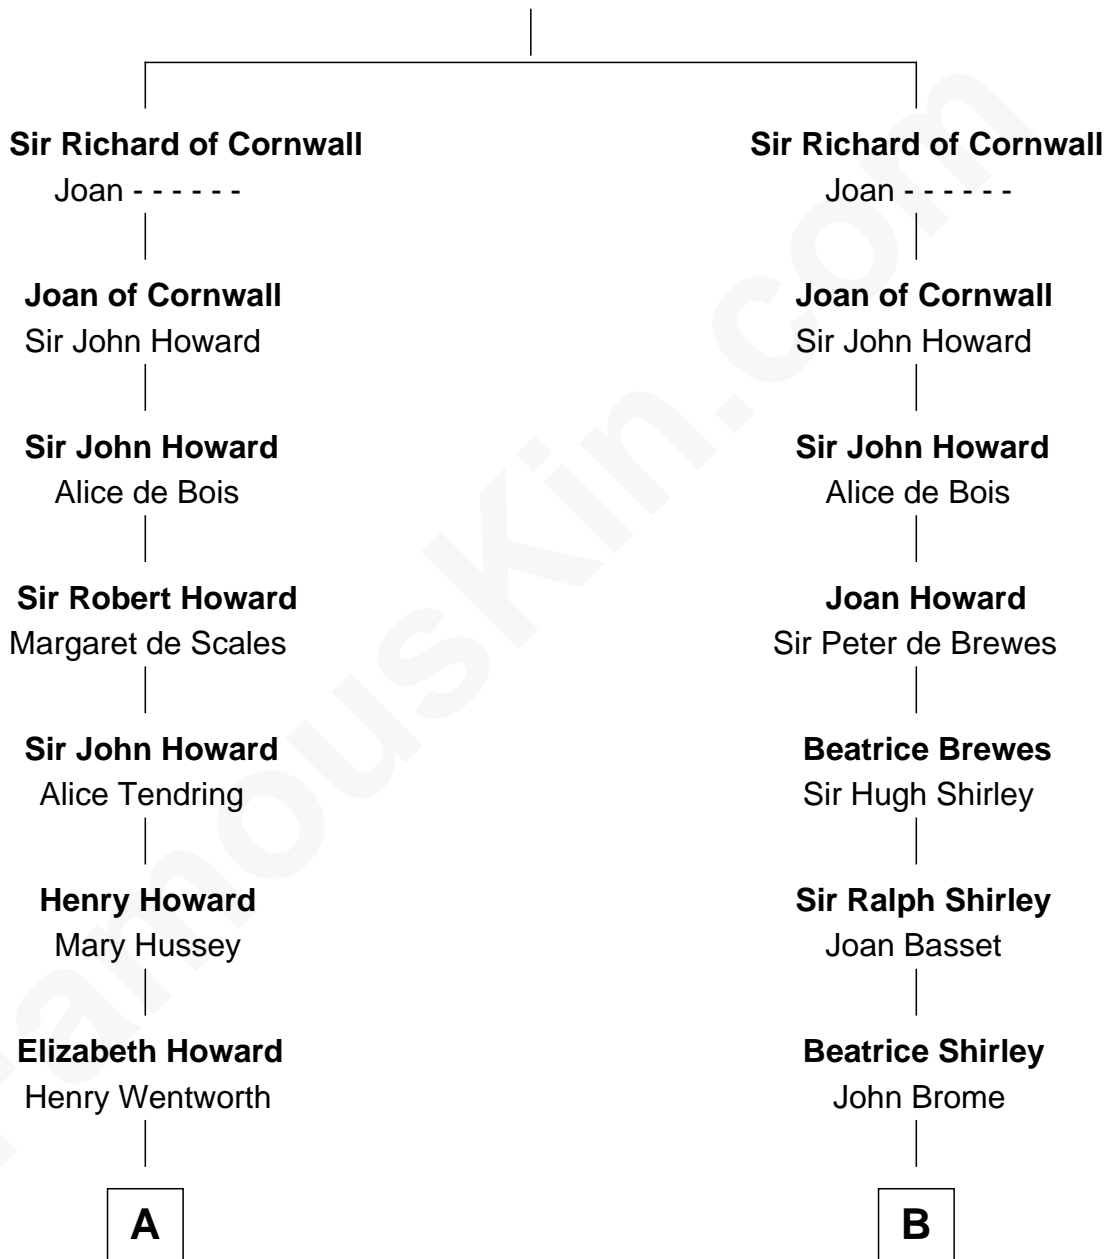

FamousKin.com

Relationship Chart of

Sir Winston Churchill

Prime Minister of the United Kingdom

20th cousin 1 time removed of

William Marsh Rice
Founder of Rice University

Richard Plantagenet

C

George Spencer
Susan Stewart

Sir George Spencer-Churchill
Jane Stewart

Sir John Winston Spencer-Churchill
Frances Anne Emily Vane

Randolph Henry Spencer-Churchill
Jeanette Jerome

Sir Winston Churchill
Prime Minister of the United Kingdom

D

Hannah Holbrook
Urban Bates

Sarah Bates
David Rice

David Rice
Patty Hall

William Marsh Rice
Founder of Rice University

FamousKin.com