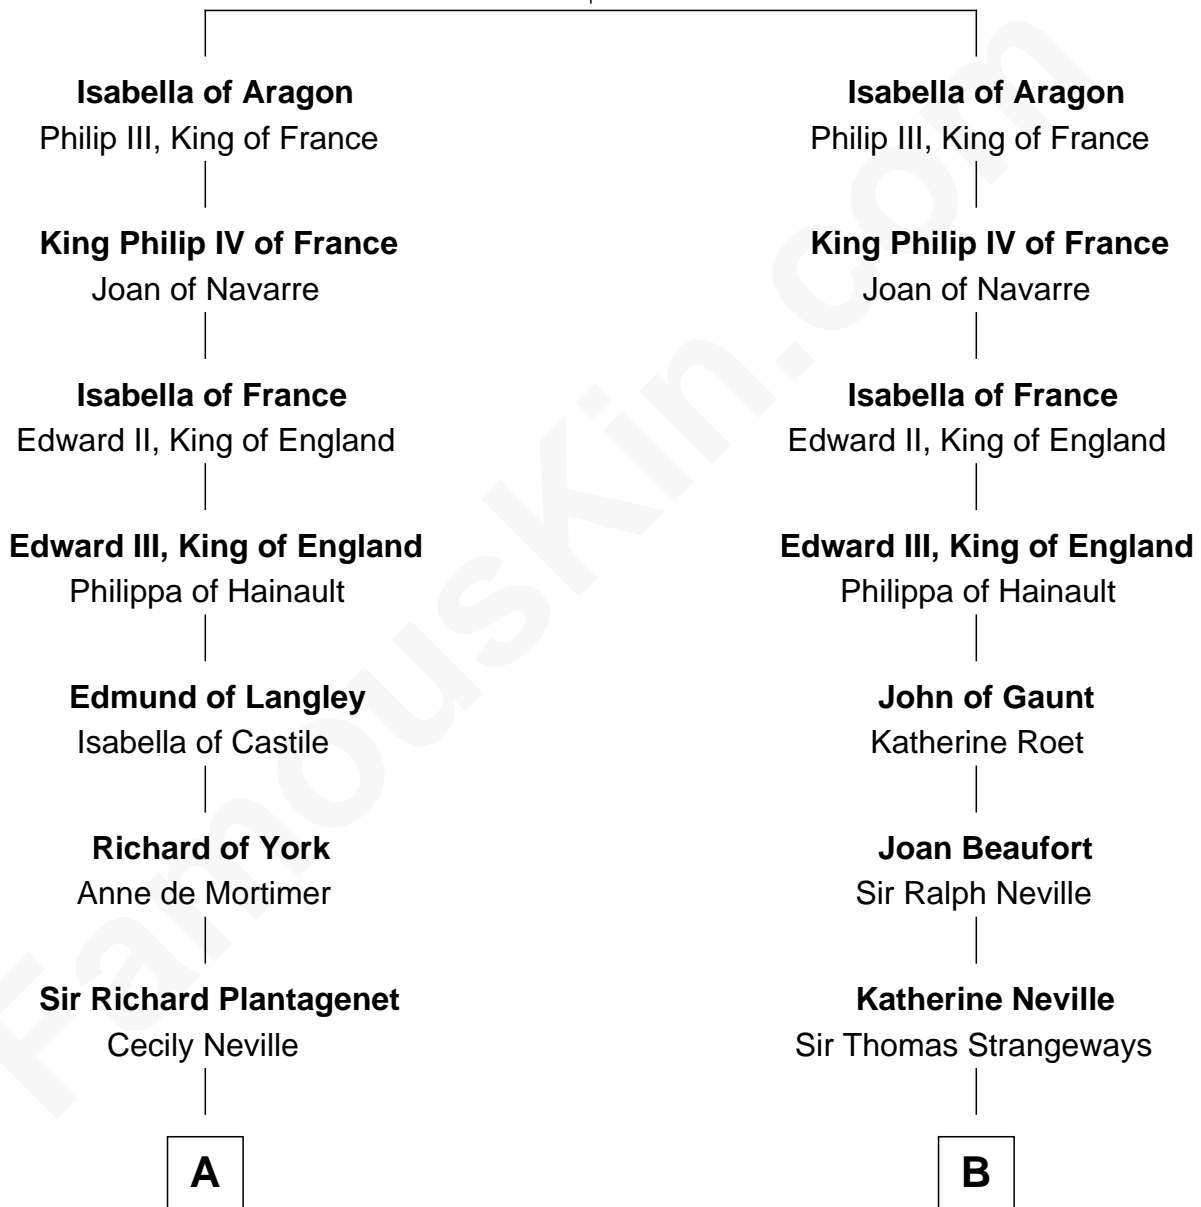

FamousKin.com

Relationship Chart of

Sir Winston Churchill

Prime Minister of the United Kingdom

20th cousin 1 time removed of

William Marsh Rice
Founder of Rice University

James I, King of Aragon
Yolanda of Hungary

C

Jane Paget
George Stewart

Jane Stewart
Sir George Spencer-Churchill

Sir John Winston Spencer-Churchill
Frances Anne Emily Vane

Randolph Henry Spencer-Churchill
Jeanette Jerome

Sir Winston Churchill
Prime Minister of the United Kingdom