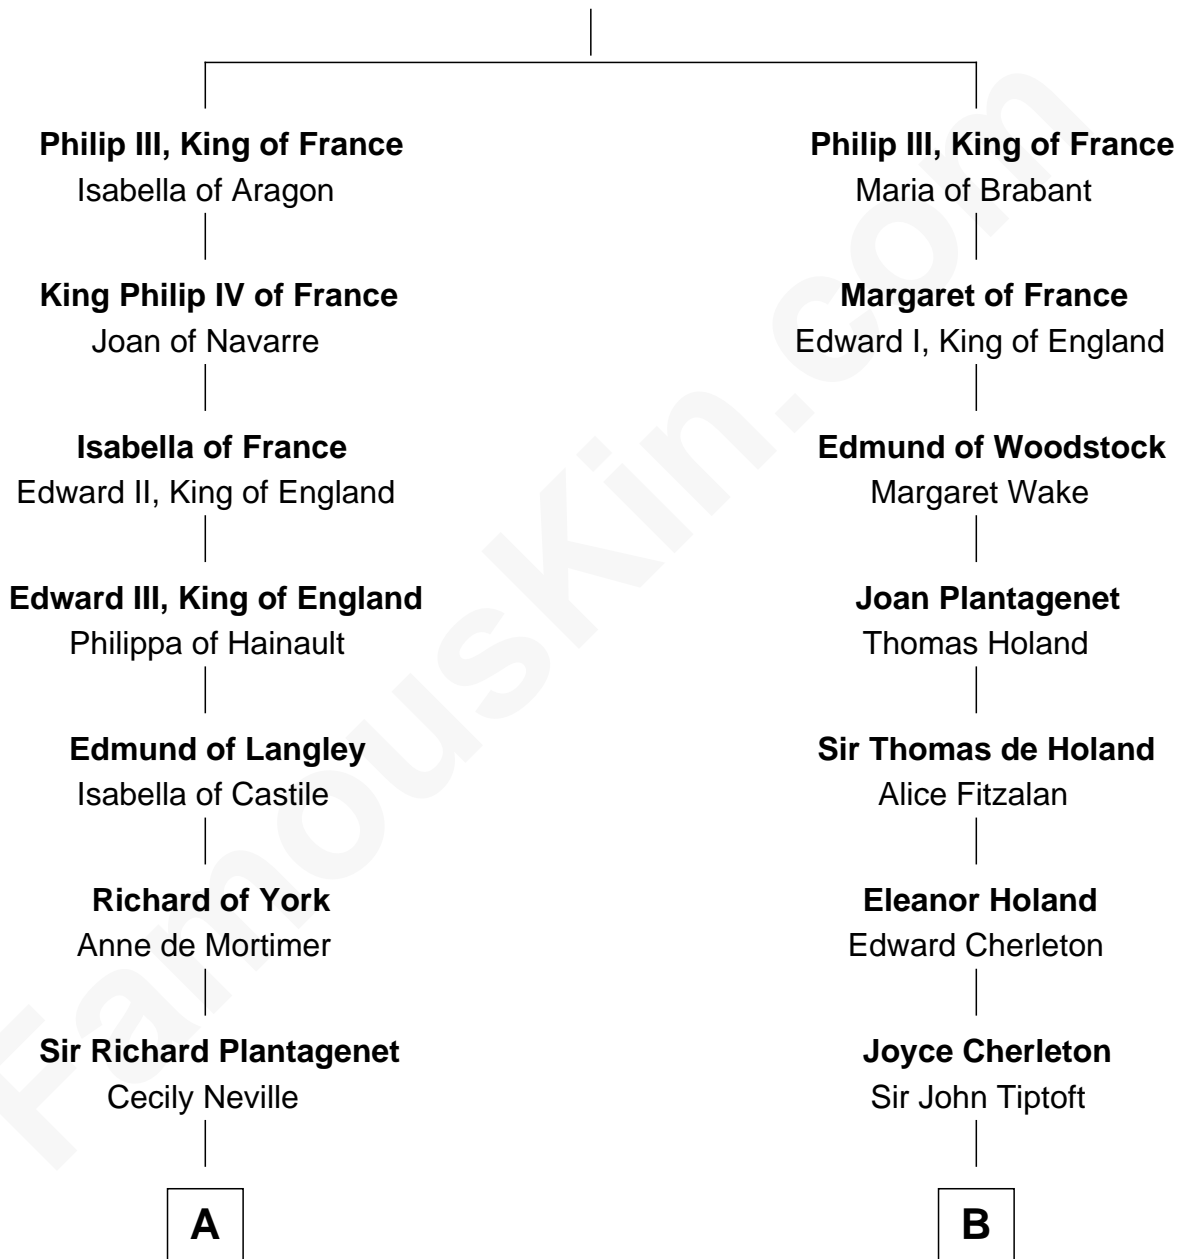

## Relationship Chart of

### Sir Winston Churchill

*Prime Minister of the United Kingdom*

20th cousin 1 time removed of

**William Marsh Rice**  
*Founder of Rice University*

**Louis IX, King of France**  
Margaret Berenger

**C**

**Jane Paget**  
George Stewart

**Jane Stewart**  
Sir George Spencer-Churchill

**Sir John Winston Spencer-Churchill**  
Frances Anne Emily Vane

**Randolph Henry Spencer-Churchill**  
Jeanette Jerome

**Sir Winston Churchill**  
*Prime Minister of the United Kingdom*

**D**

**Hannah Holbrook**  
Urban Bates

**Sarah Bates**  
David Rice

**David Rice**  
Patty Hall

**William Marsh Rice**  
*Founder of Rice University*

FamousKin.com