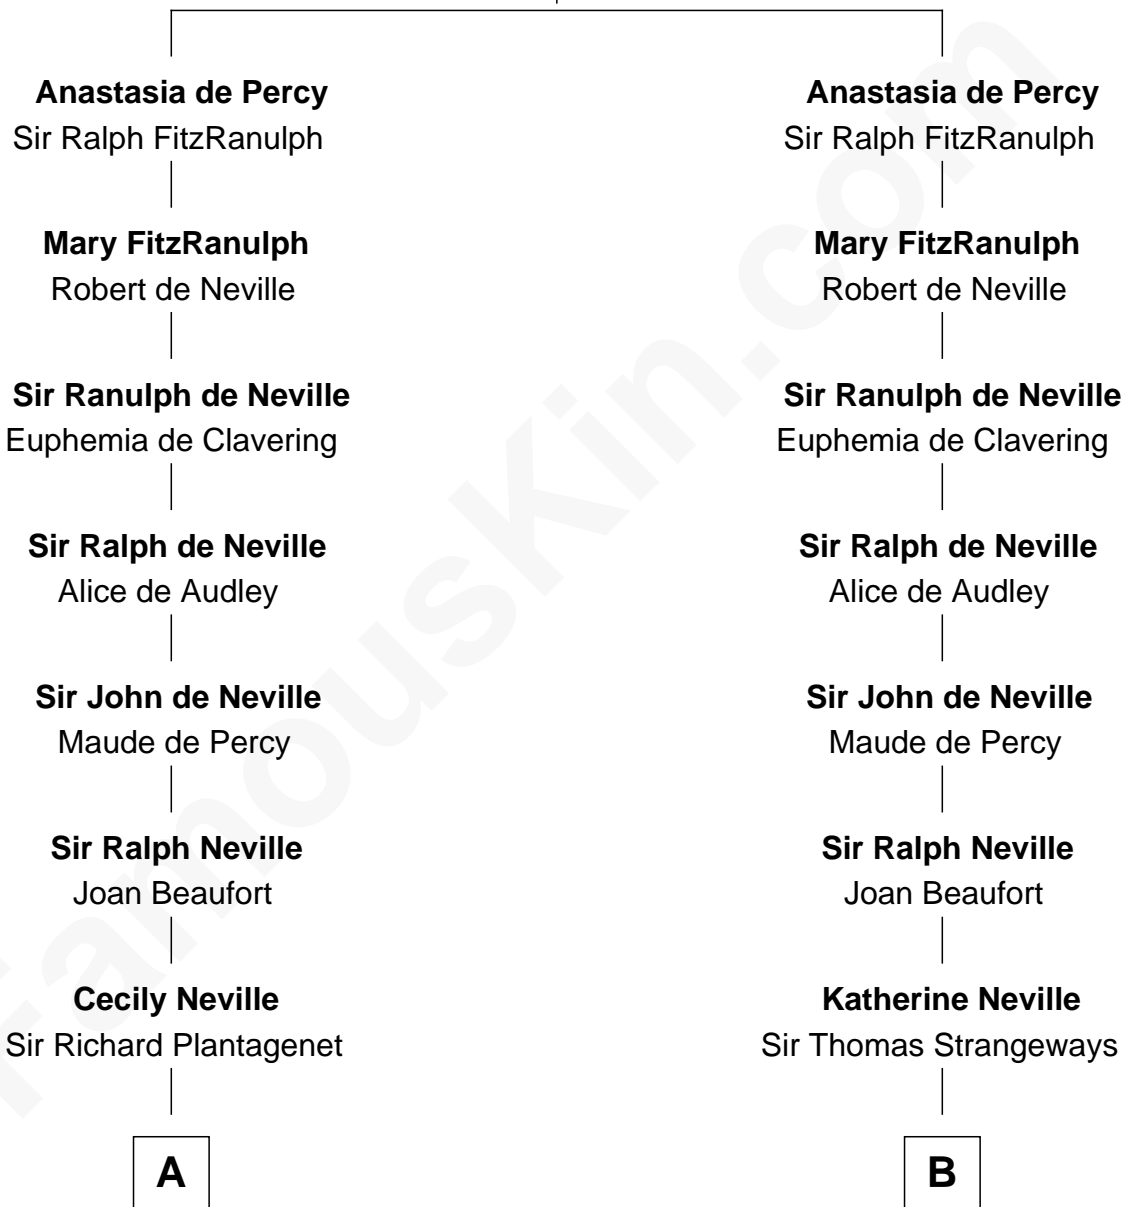

FamousKin.com

Relationship Chart of

Sir Winston Churchill

Prime Minister of the United Kingdom

20th cousin 1 time removed of

William Marsh Rice
Founder of Rice University

William de Percy
Joan Briwerre

C

Jane Paget
George Stewart

Jane Stewart
Sir George Spencer-Churchill

Sir John Winston Spencer-Churchill
Frances Anne Emily Vane

Randolph Henry Spencer-Churchill
Jeanette Jerome

Sir Winston Churchill
Prime Minister of the United Kingdom

D

Hannah Holbrook
Urban Bates

Sarah Bates
David Rice

David Rice
Patty Hall

William Marsh Rice
Founder of Rice University

FamousKin.com