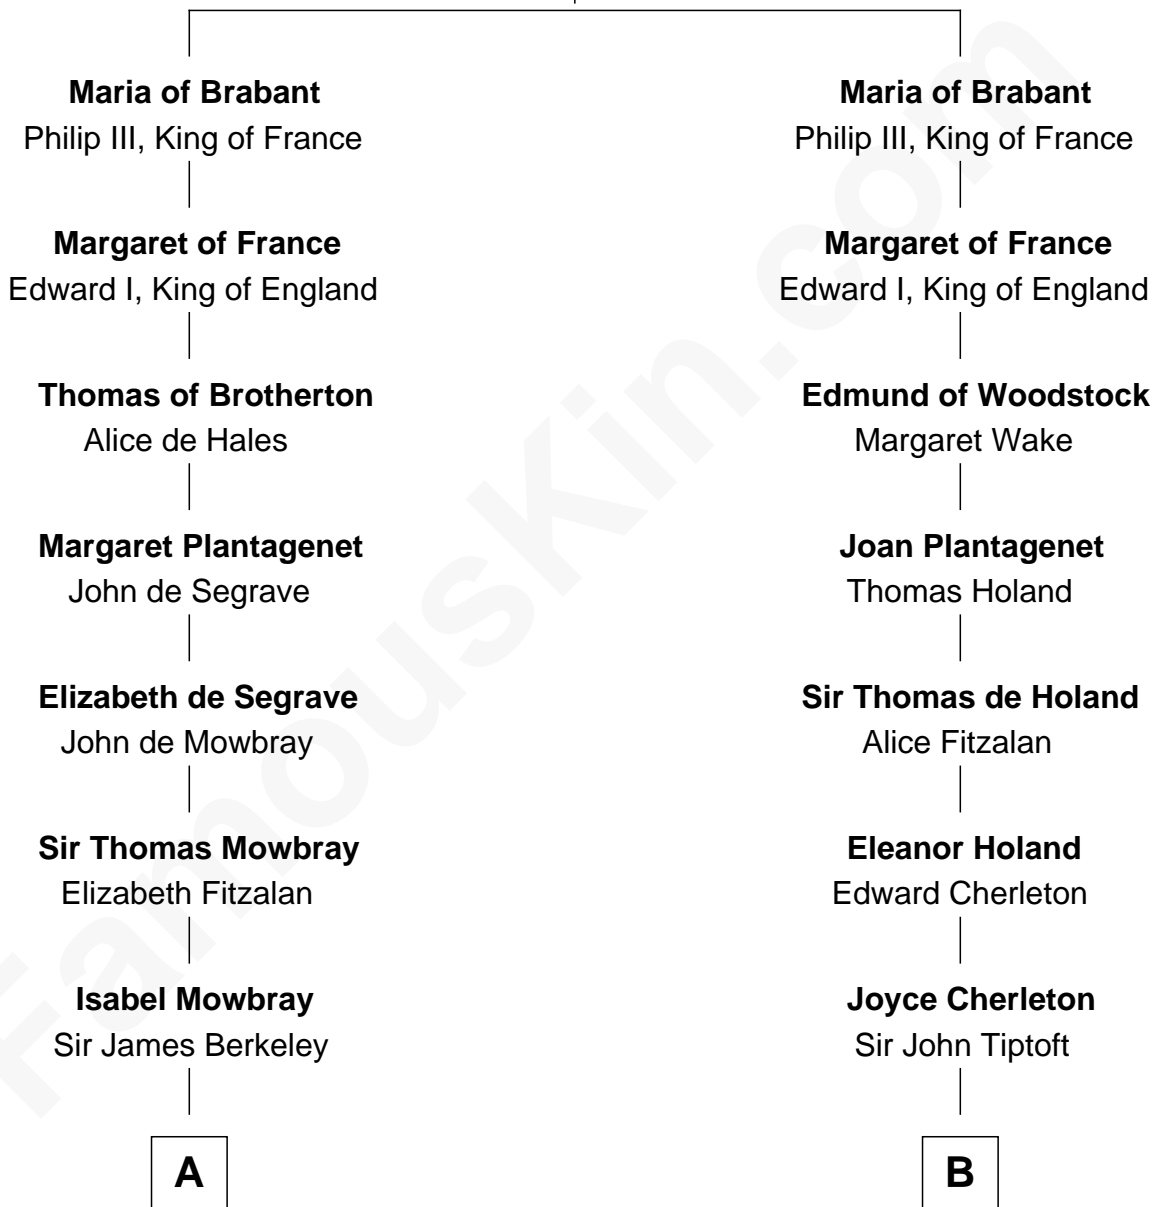

FamousKin.com

Relationship Chart of

Sir Winston Churchill

Prime Minister of the United Kingdom

20th cousin 1 time removed of

William Marsh Rice
Founder of Rice University

Henry III, Duke of Brabant
Adelaide of Burgundy

C

Anne Catherine McDonnell

Sir Henry Vane

Frances Anne Emily Vane-Tempest

Sir Charles William Stewart

Frances Anne Emily Vane

Sir John Winston Spencer-Churchill

Randolph Henry Spencer-Churchill

Jeanette Jerome

Sir Winston Churchill

Prime Minister of the United Kingdom

D

Hannah Holbrook

Urban Bates

Sarah Bates

David Rice