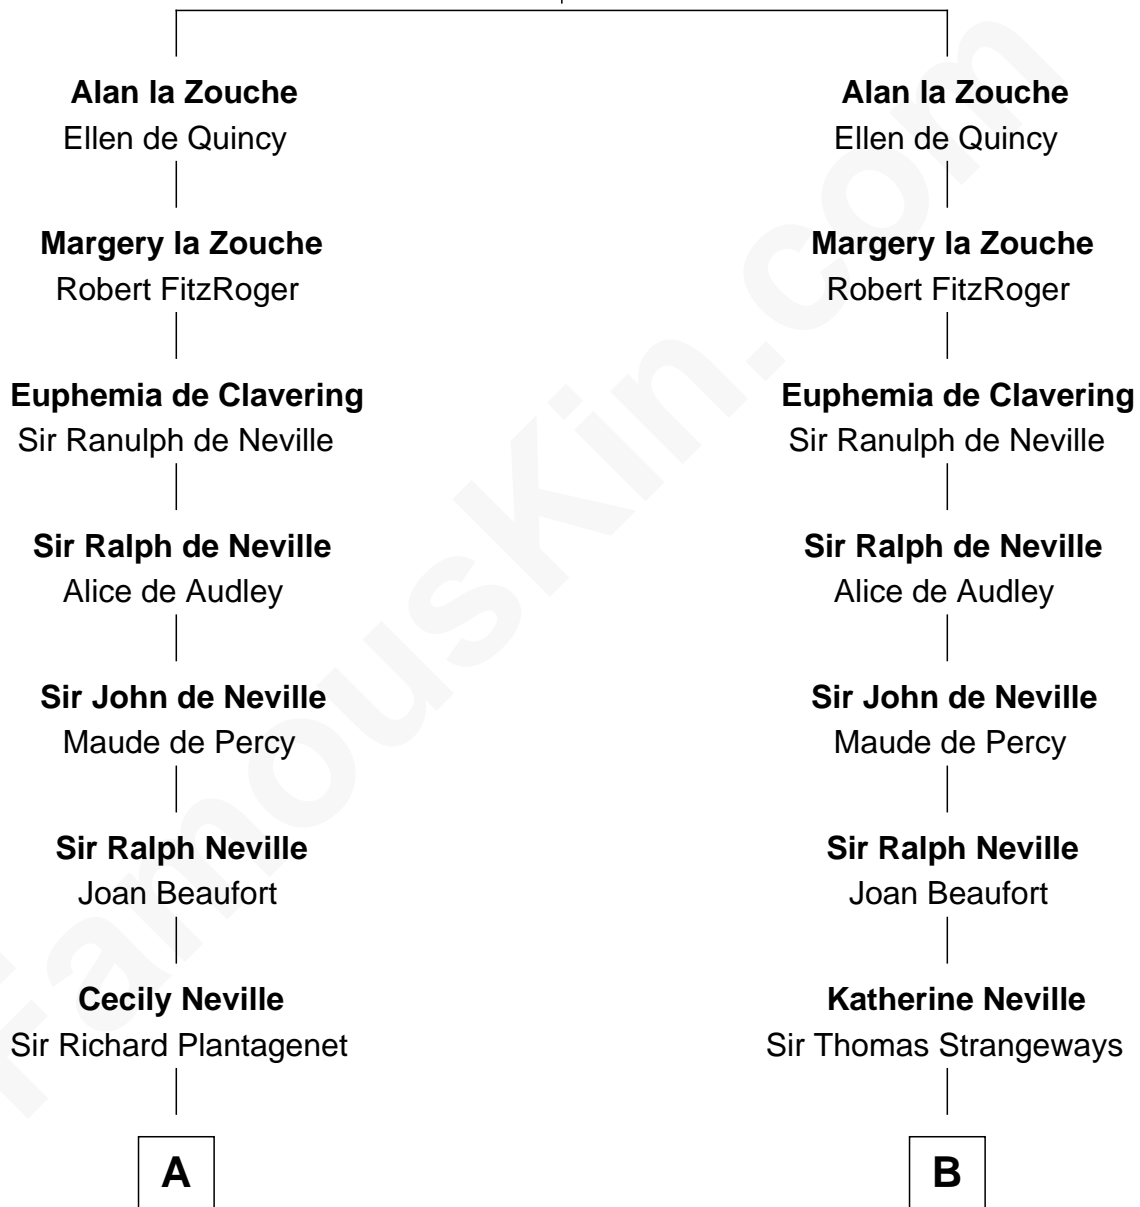

FamousKin.com

Relationship Chart of

Sir Winston Churchill

Prime Minister of the United Kingdom

20th cousin 1 time removed of

William Marsh Rice
Founder of Rice University

Roger la Zouche
Margaret Biset

C

Jane Paget
George Stewart

Jane Stewart
Sir George Spencer-Churchill

Sir John Winston Spencer-Churchill
Frances Anne Emily Vane

Randolph Henry Spencer-Churchill
Jeanette Jerome

Sir Winston Churchill
Prime Minister of the United Kingdom