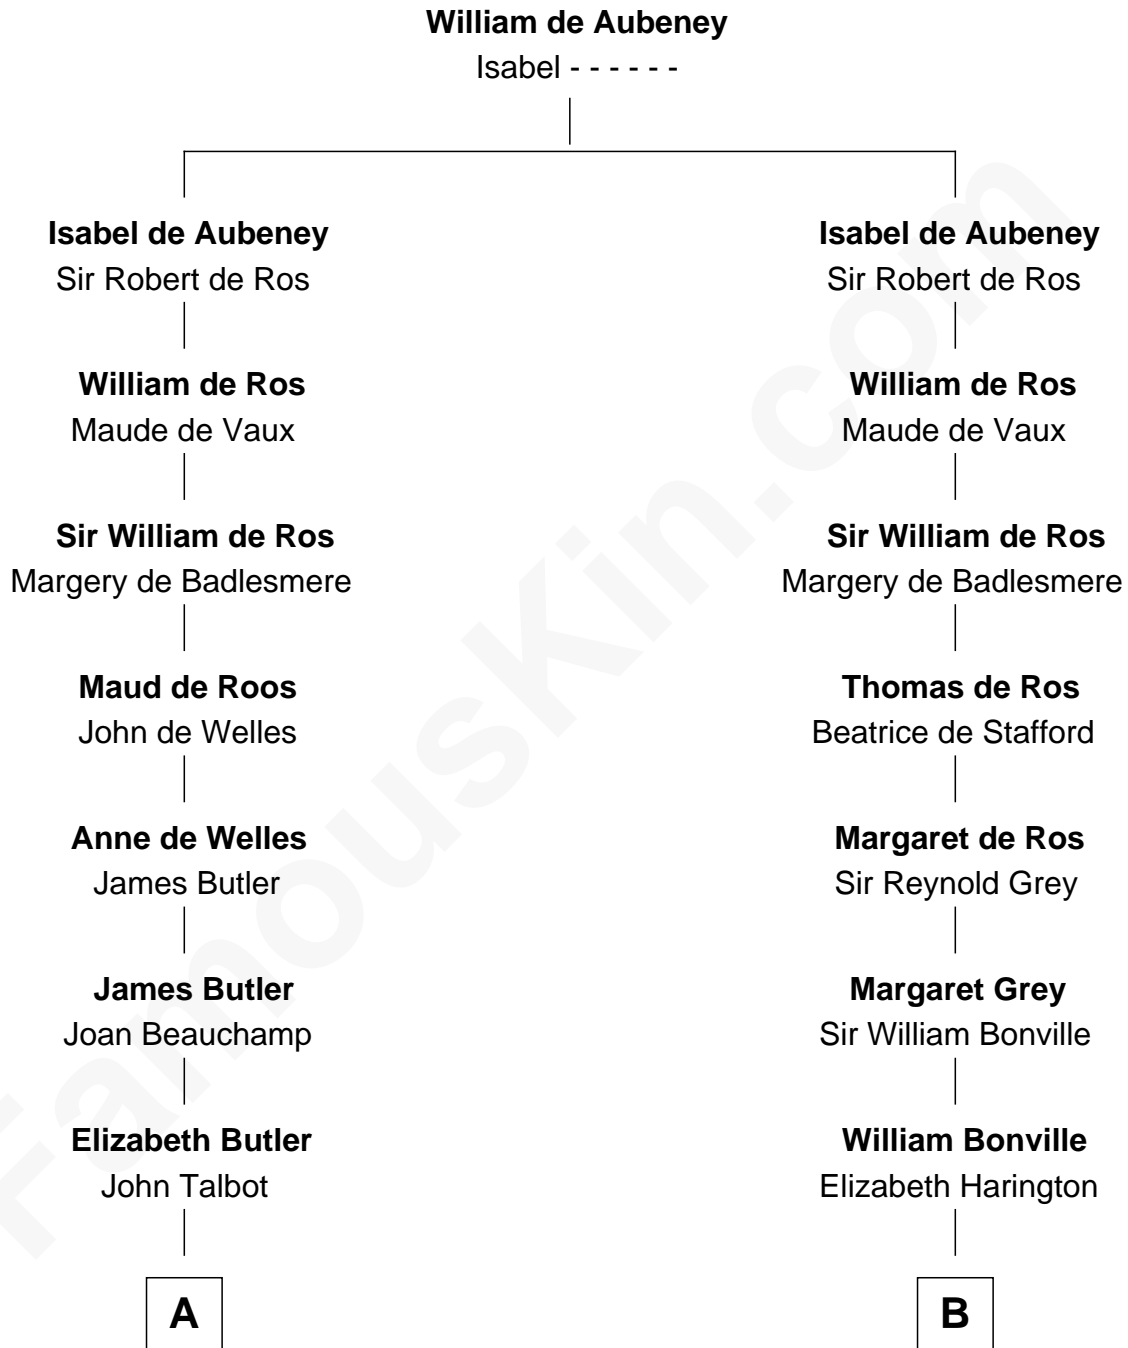

FamousKin.com

Relationship Chart of

Sir Winston Churchill

Prime Minister of the United Kingdom

20th cousin 1 time removed of

William Marsh Rice
Founder of Rice University

C

George Spencer
Susan Stewart

Sir George Spencer-Churchill
Jane Stewart

Sir John Winston Spencer-Churchill
Frances Anne Emily Vane

Randolph Henry Spencer-Churchill
Jeanette Jerome

Sir Winston Churchill
Prime Minister of the United Kingdom

D

Hannah Holbrook
Urban Bates

Sarah Bates
David Rice

David Rice
Patty Hall

William Marsh Rice
Founder of Rice University

FamousKin.com