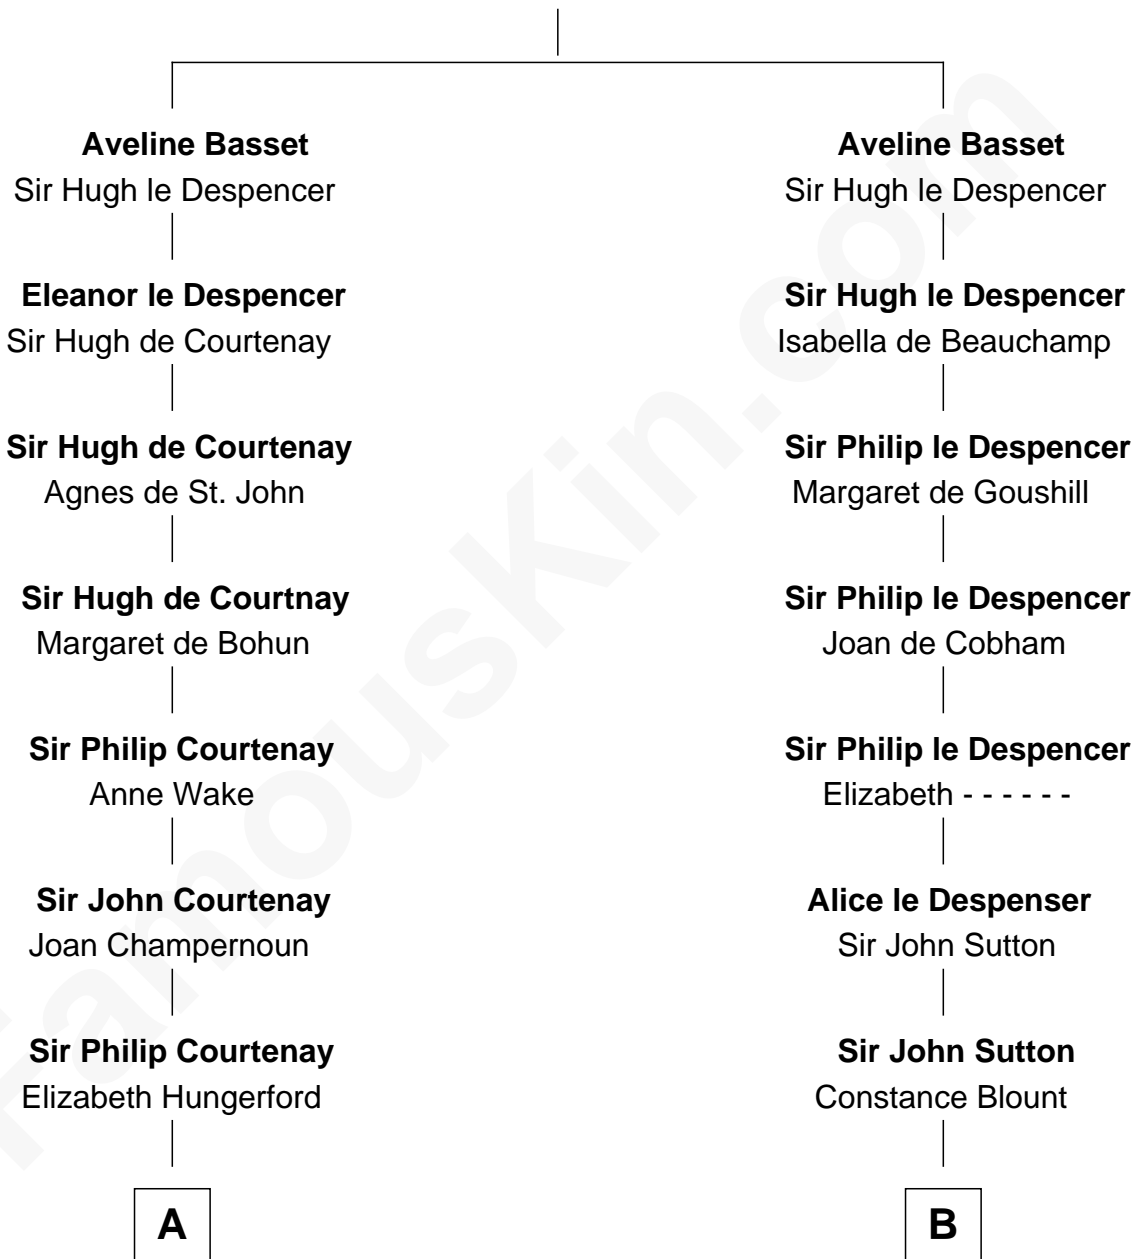

FamousKin.com Relationship Chart of

Sir Winston Churchill

Prime Minister of the United Kingdom

21st cousin of

William Marsh Rice

Founder of Rice University

Sir Philip Basset

C

Jane Paget
George Stewart

Jane Stewart
Sir George Spencer-Churchill

Sir John Winston Spencer-Churchill
Frances Anne Emily Vane

Randolph Henry Spencer-Churchill
Jeanette Jerome

Sir Winston Churchill
Prime Minister of the United Kingdom

D

John Holbrook
Mary Hunt

Hannah Holbrook
Urban Bates

Sarah Bates
David Rice

David Rice
Patty Hall

William Marsh Rice
Founder of Rice University

FamousKin.com