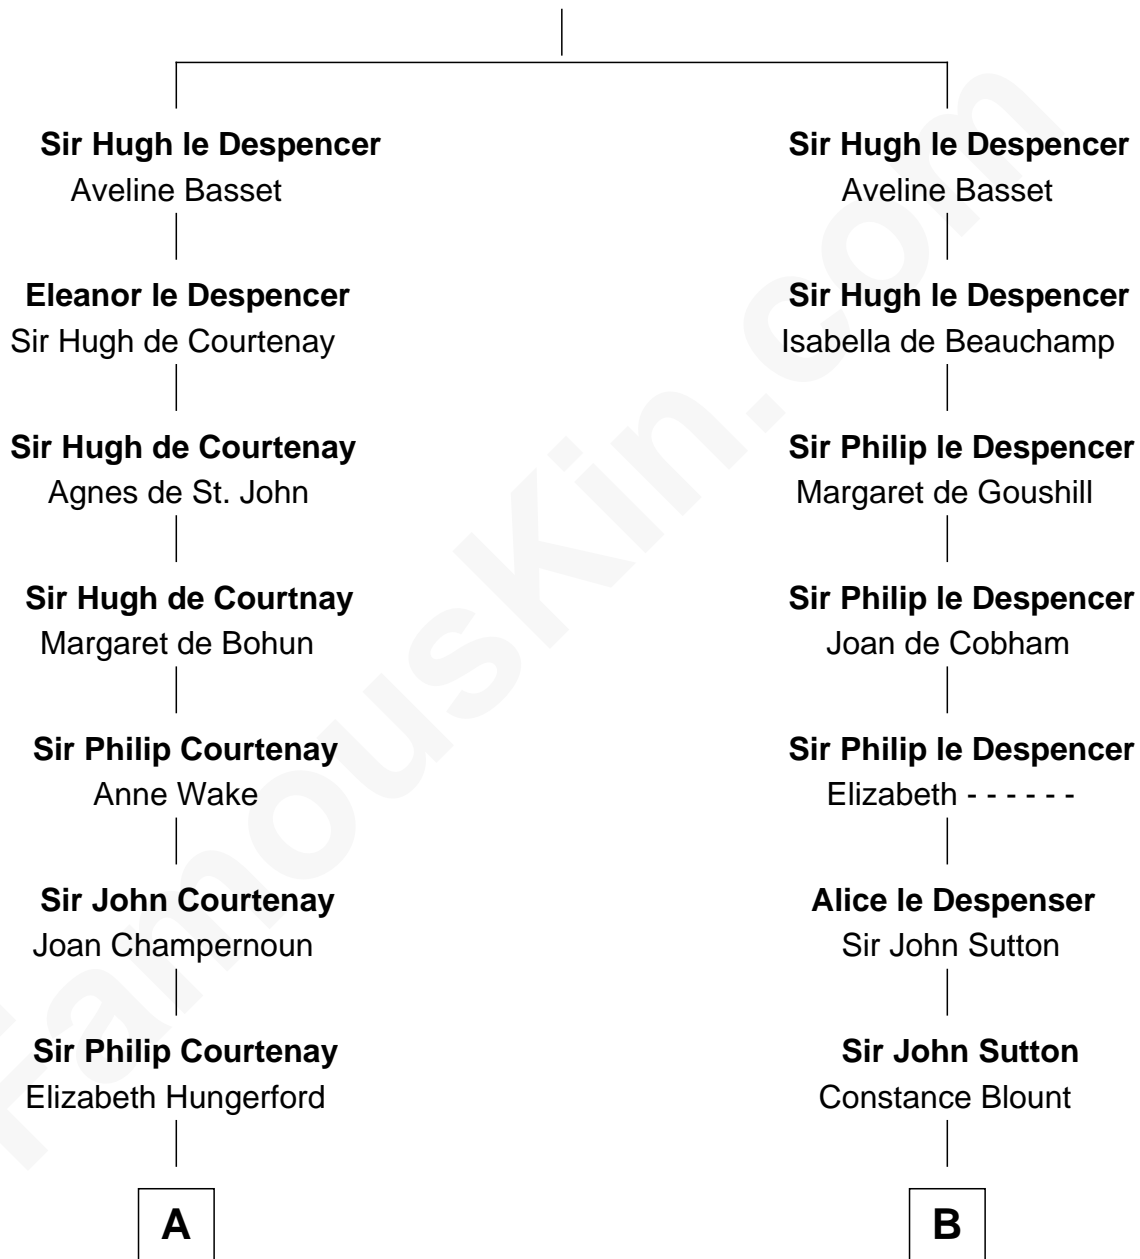

# FamousKin.com Relationship Chart of

**Sir Winston Churchill**

*Prime Minister of the United Kingdom*

21st cousin of

**William Marsh Rice**

*Founder of Rice University*

**Sir Hugh le Despencer**

**C**

**Jane Paget**  
George Stewart

**Jane Stewart**  
Sir George Spencer-Churchill

**Sir John Winston Spencer-Churchill**  
Frances Anne Emily Vane

**Randolph Henry Spencer-Churchill**  
Jeanette Jerome

**Sir Winston Churchill**  
*Prime Minister of the United Kingdom*

**D**

**John Holbrook**  
Mary Hunt

**Hannah Holbrook**  
Urban Bates

**Sarah Bates**  
David Rice

**David Rice**  
Patty Hall

**William Marsh Rice**  
*Founder of Rice University*