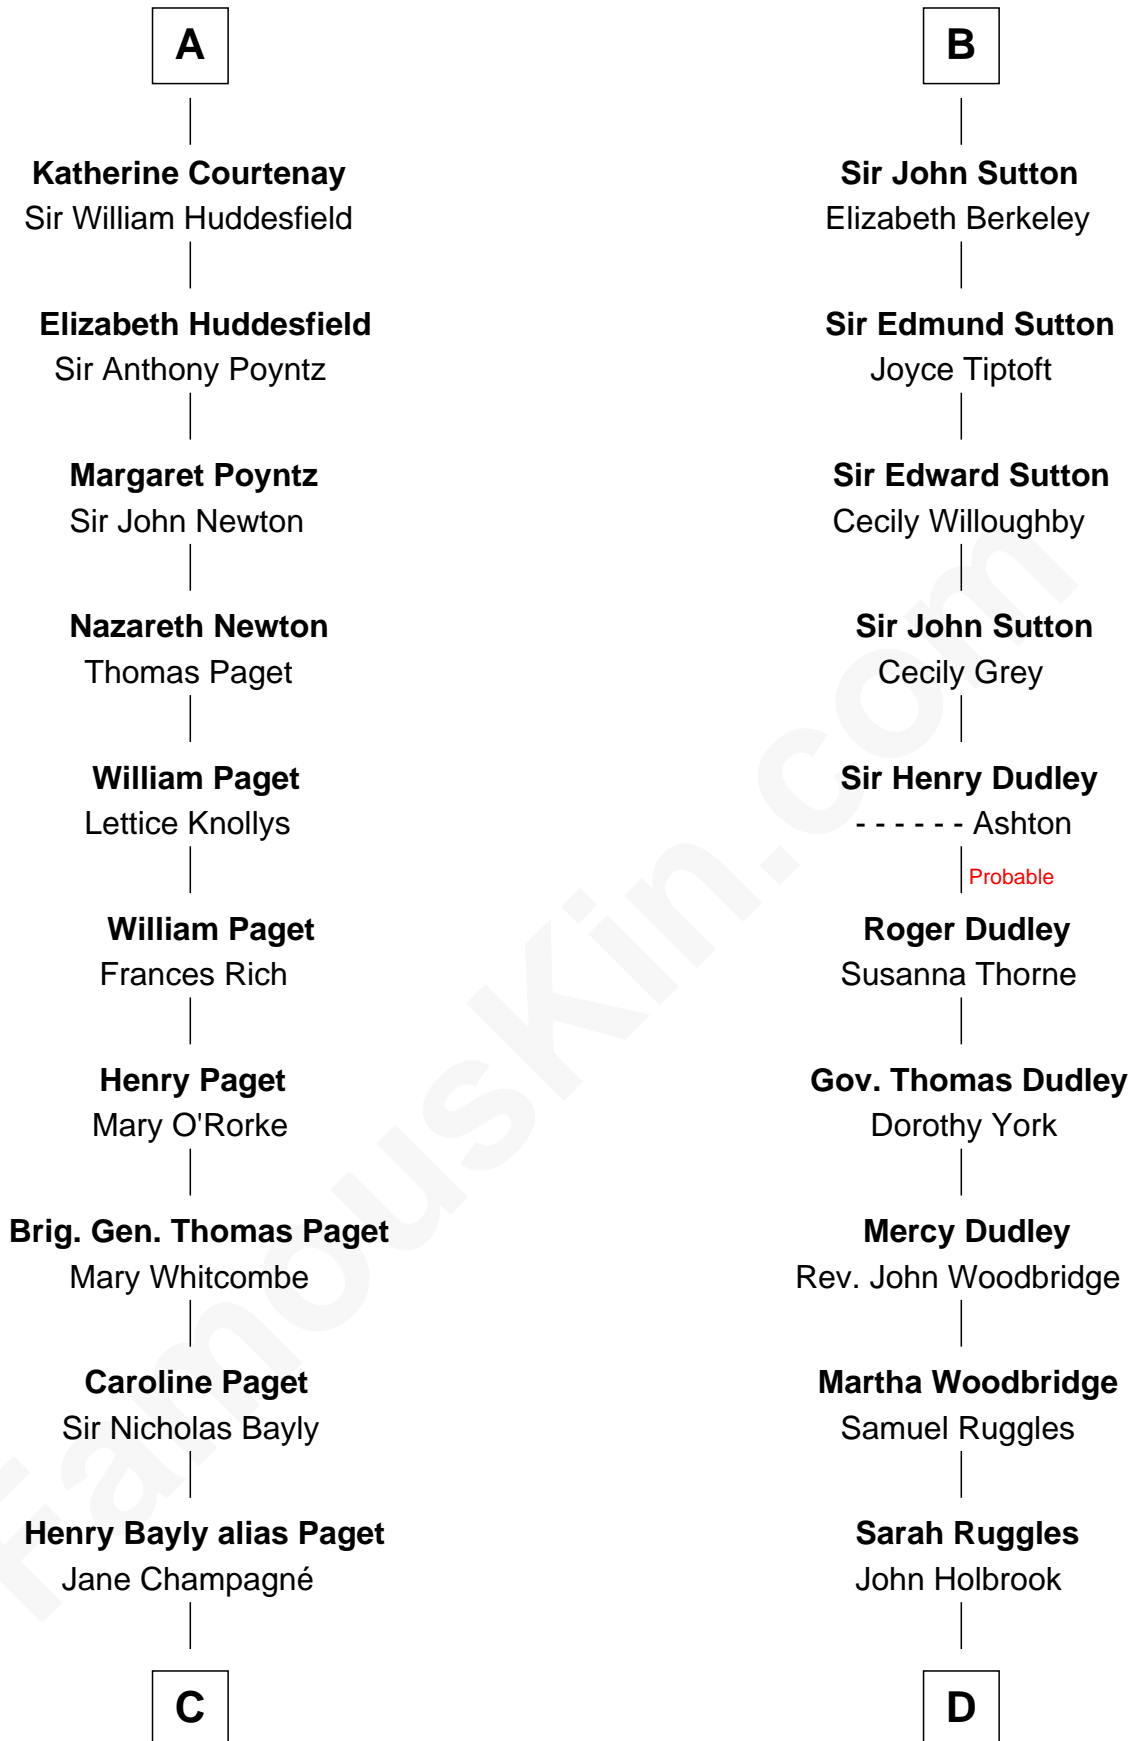

# FamousKin.com Relationship Chart of

**Sir Winston Churchill**

*Prime Minister of the United Kingdom*

21st cousin of

**William Marsh Rice**

*Founder of Rice University*

**Sir Hugh le Despencer**

**C**

**Jane Paget**  
George Stewart

**Jane Stewart**  
Sir George Spencer-Churchill

**Sir John Winston Spencer-Churchill**  
Frances Anne Emily Vane

**Randolph Henry Spencer-Churchill**  
Jeanette Jerome

**Sir Winston Churchill**  
*Prime Minister of the United Kingdom*

**D**

**John Holbrook**  
Mary Hunt

**Hannah Holbrook**  
Urban Bates

**Sarah Bates**  
David Rice

**David Rice**  
Patty Hall

**William Marsh Rice**  
*Founder of Rice University*