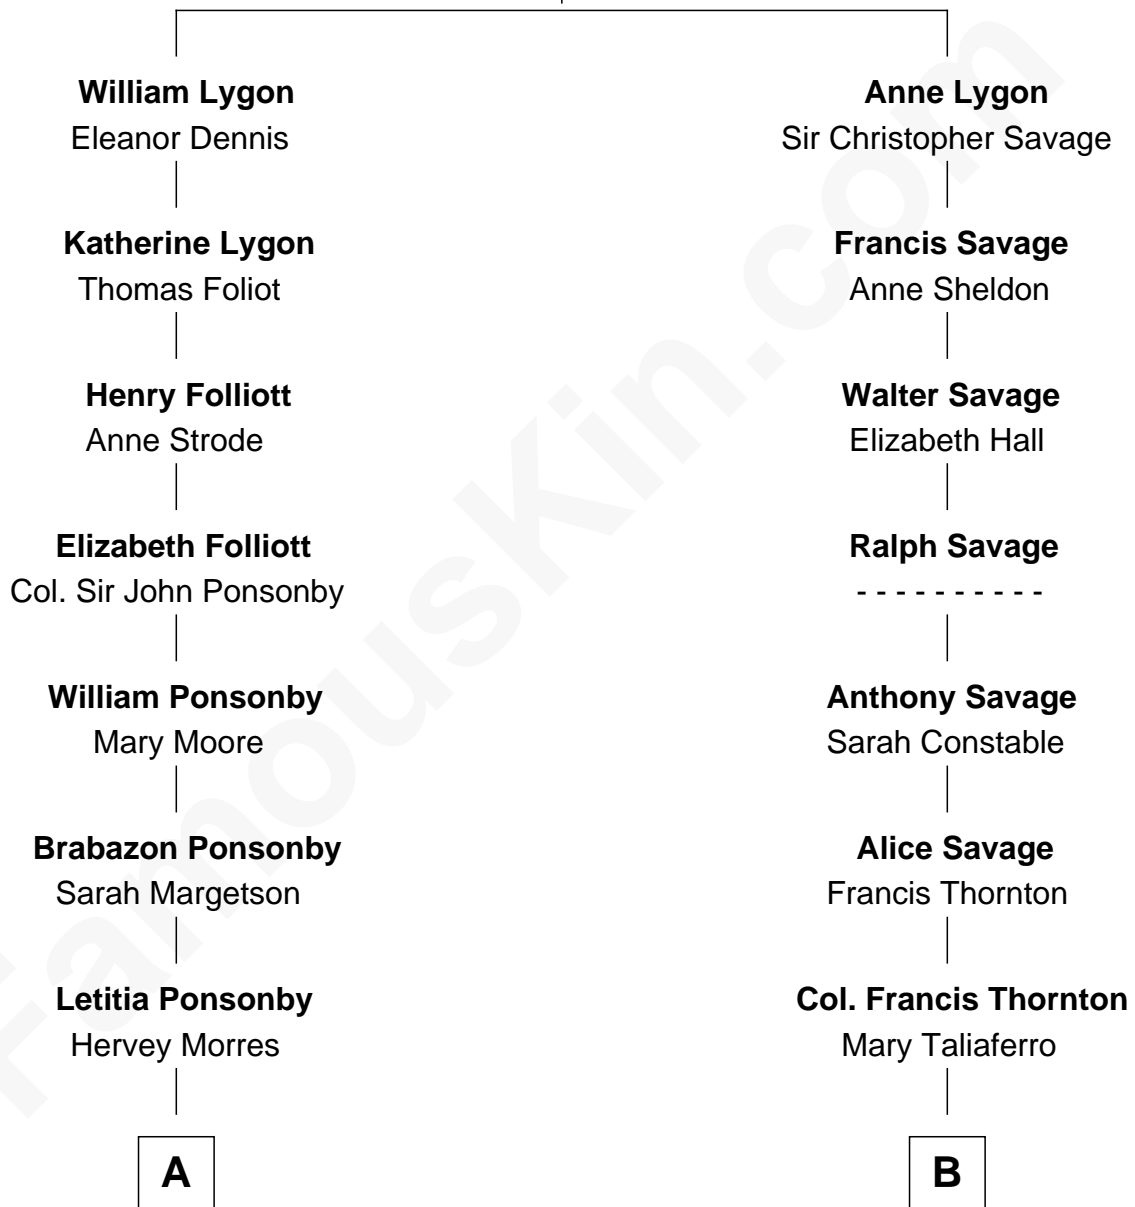

FamousKin.com

Relationship Chart of

Sir Winston Churchill

Prime Minister of the United Kingdom

12th cousin 1 time removed of

General George C. Marshall

Author of "The Marshall Plan"

Sir Richard Lygon

Margaret Greville

A

Letitia Morres
Sir Randal William McDonnell

Anne Catherine McDonnell
Sir Henry Vane

Frances Anne Emily Vane-Tempest
Sir Charles William Stewart

Frances Anne Emily Vane
Sir John Winston Spencer-Churchill

Randolph Henry Spencer-Churchill
Jeanette Jerome

Sir Winston Churchill
Prime Minister of the United Kingdom

B

Mary Thornton
Nicholas Battaile

Mary Battaile
William Taliaferro

Nicholas Taliaferro
Ann Champe Taliaferro