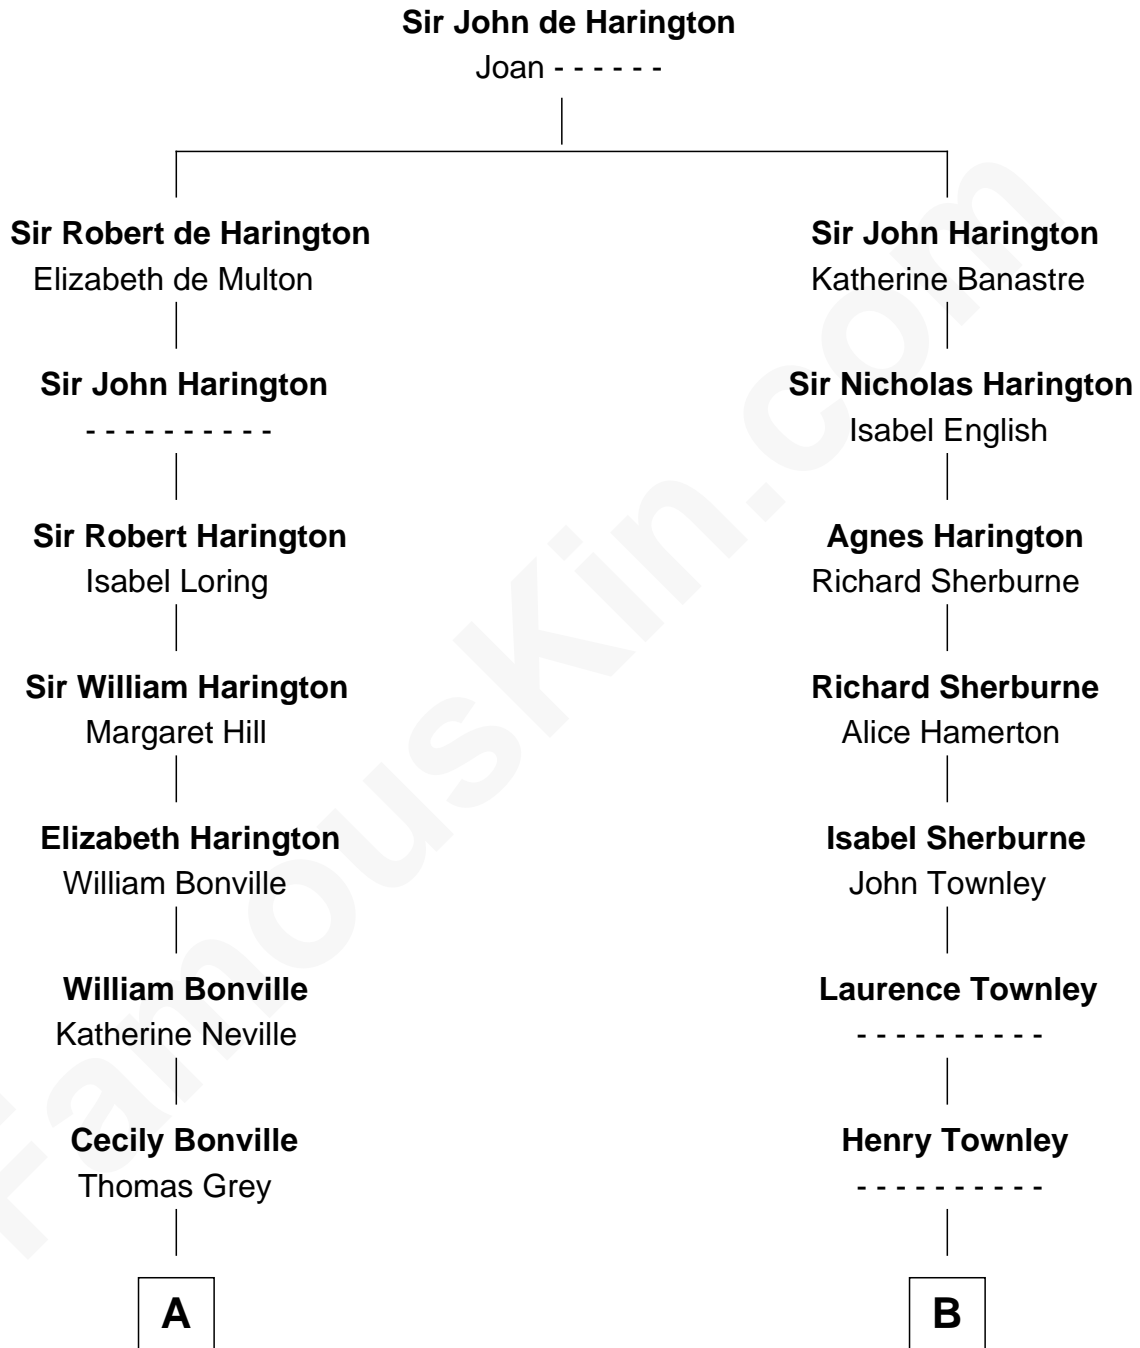

FamousKin.com

Relationship Chart of

Sir Winston Churchill

Prime Minister of the United Kingdom

19th cousin 1 time removed of

General George C. Marshall

Author of "The Marshall Plan"

C

Sir George Spencer-Churchill

Jane Stewart

Sir John Winston Spencer-Churchill

Frances Anne Emily Vane

Randolph Henry Spencer-Churchill

Jeanette Jerome

Sir Winston Churchill

Prime Minister of the United Kingdom