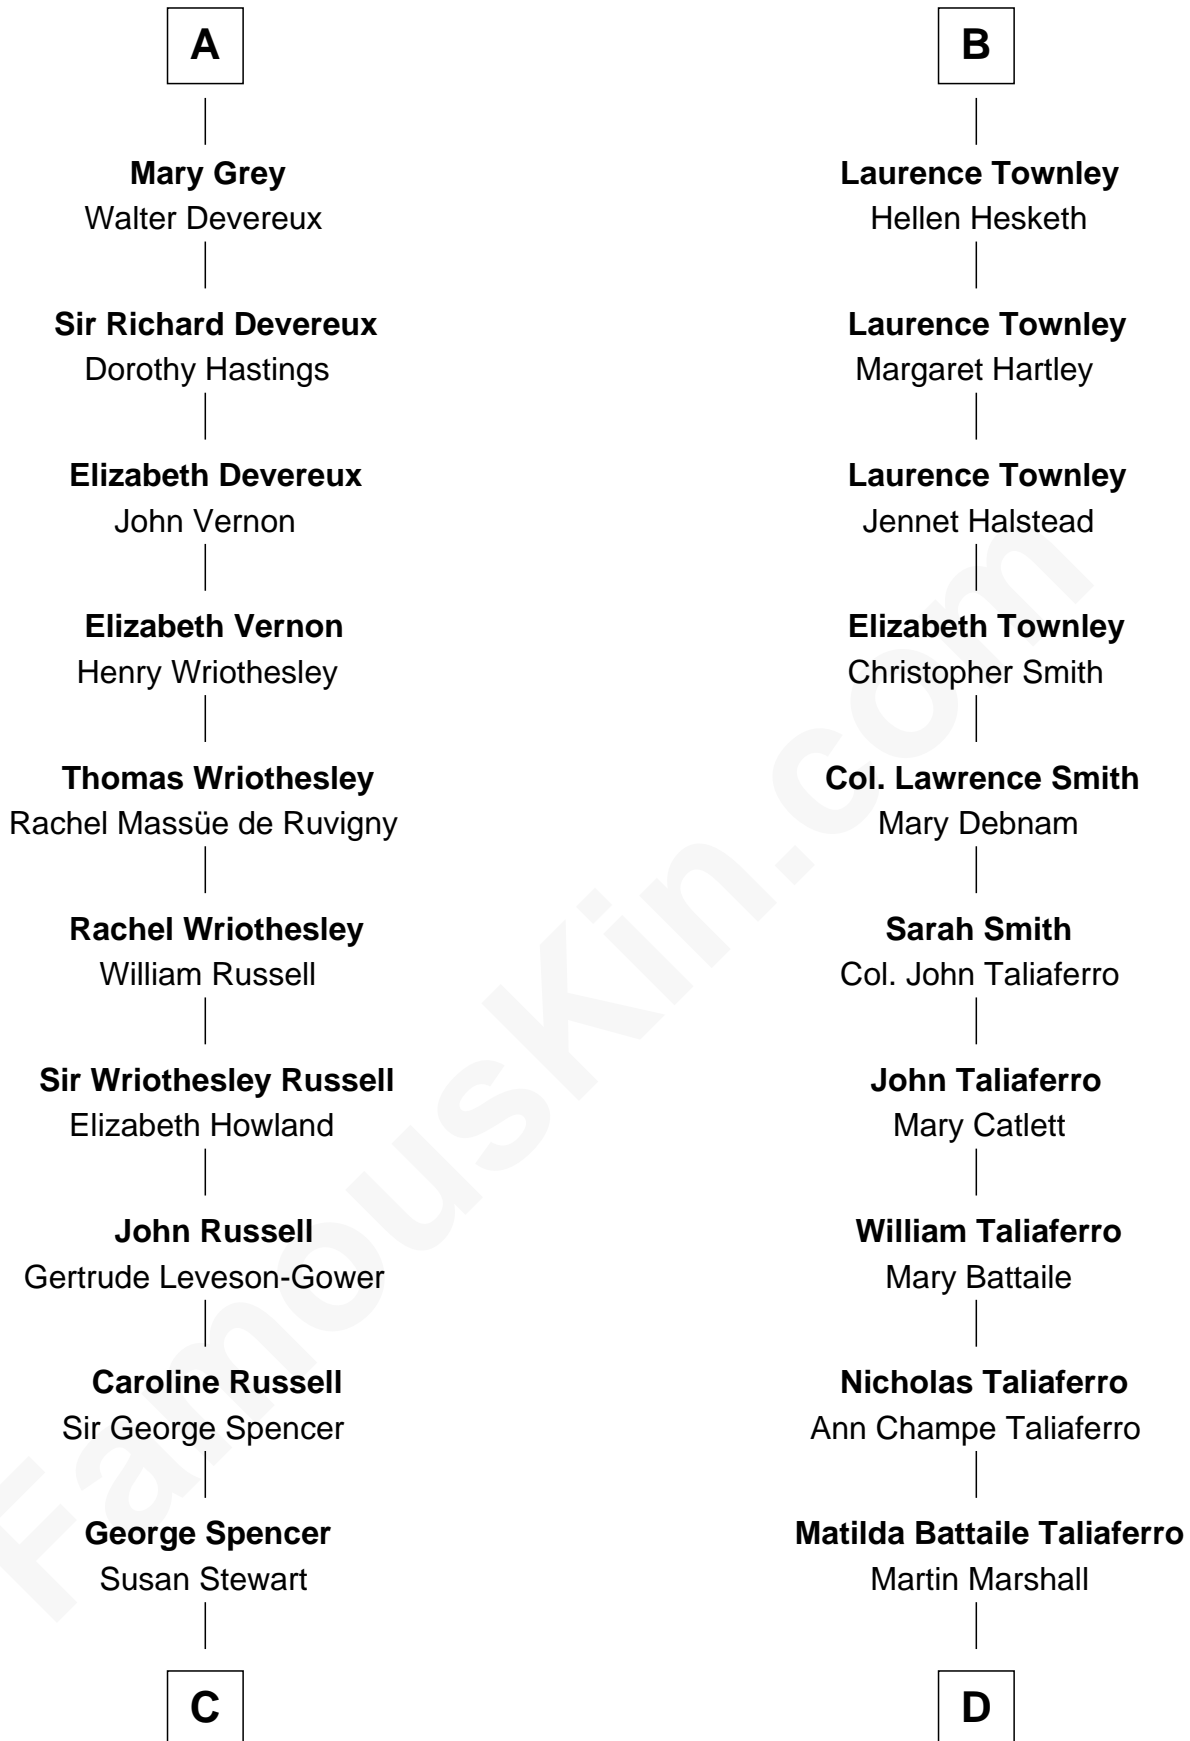

FamousKin.com

Relationship Chart of

Sir Winston Churchill

Prime Minister of the United Kingdom

19th cousin 1 time removed of

General George C. Marshall

Author of "The Marshall Plan"

C

Sir George Spencer-Churchill

Jane Stewart

Sir John Winston Spencer-Churchill

Frances Anne Emily Vane

Randolph Henry Spencer-Churchill

Jeanette Jerome

Sir Winston Churchill

Prime Minister of the United Kingdom