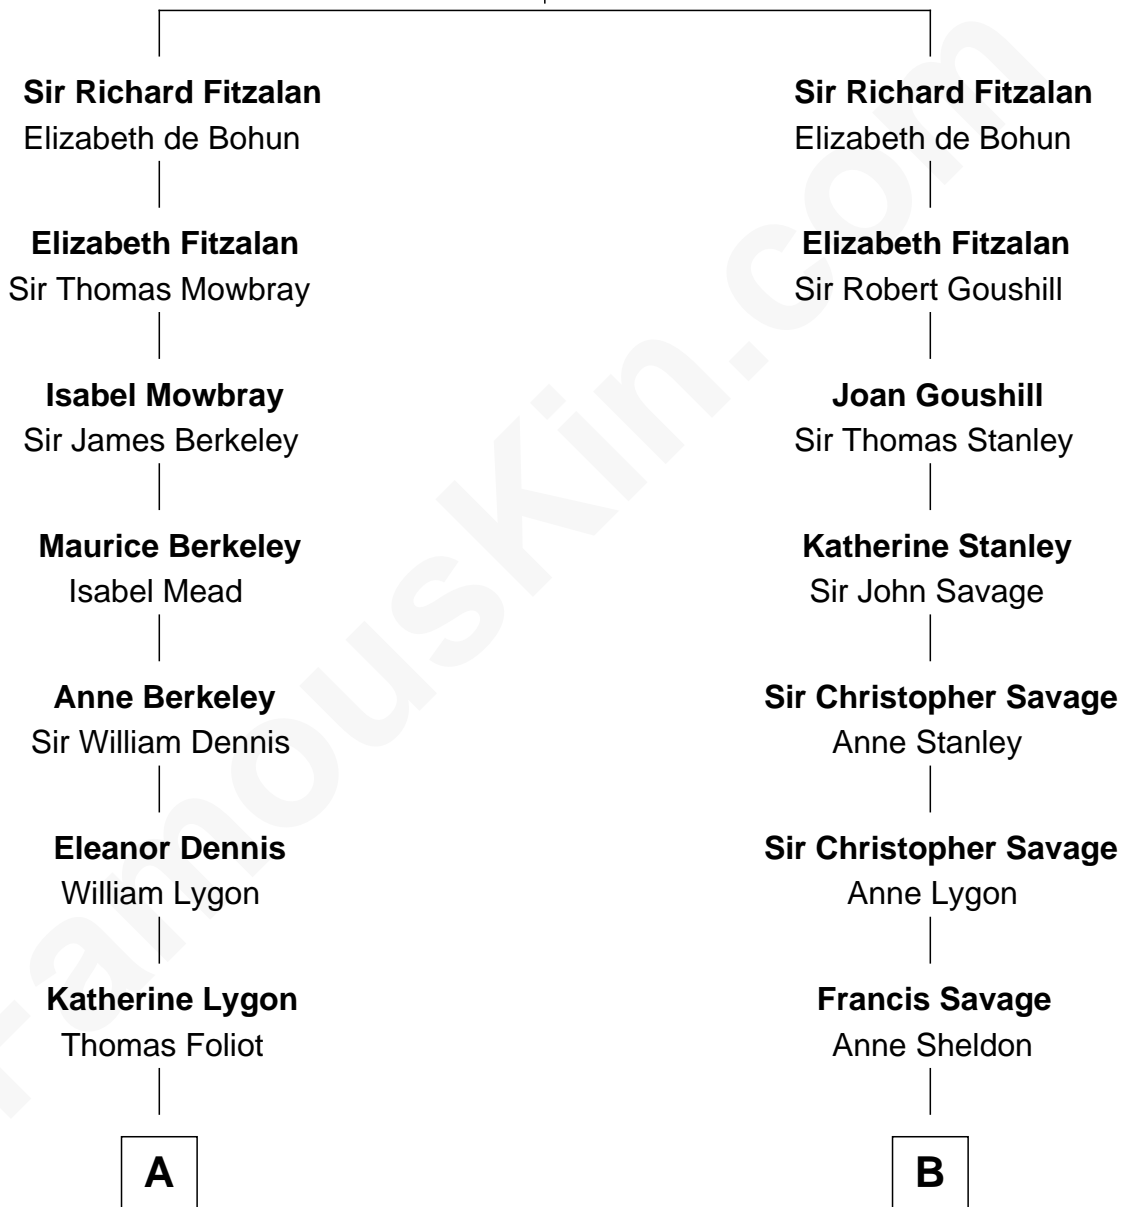

FamousKin.com

Relationship Chart of

Sir Winston Churchill

Prime Minister of the United Kingdom

17th cousin 1 time removed of

General George C. Marshall

Author of "The Marshall Plan"

Richard Fitzalan
Eleanor Plantagenet

C

George Catlett Marshall

Laura Emily Bradford

General George C. Marshall

U.S. Army - World War II

FamousKin.com