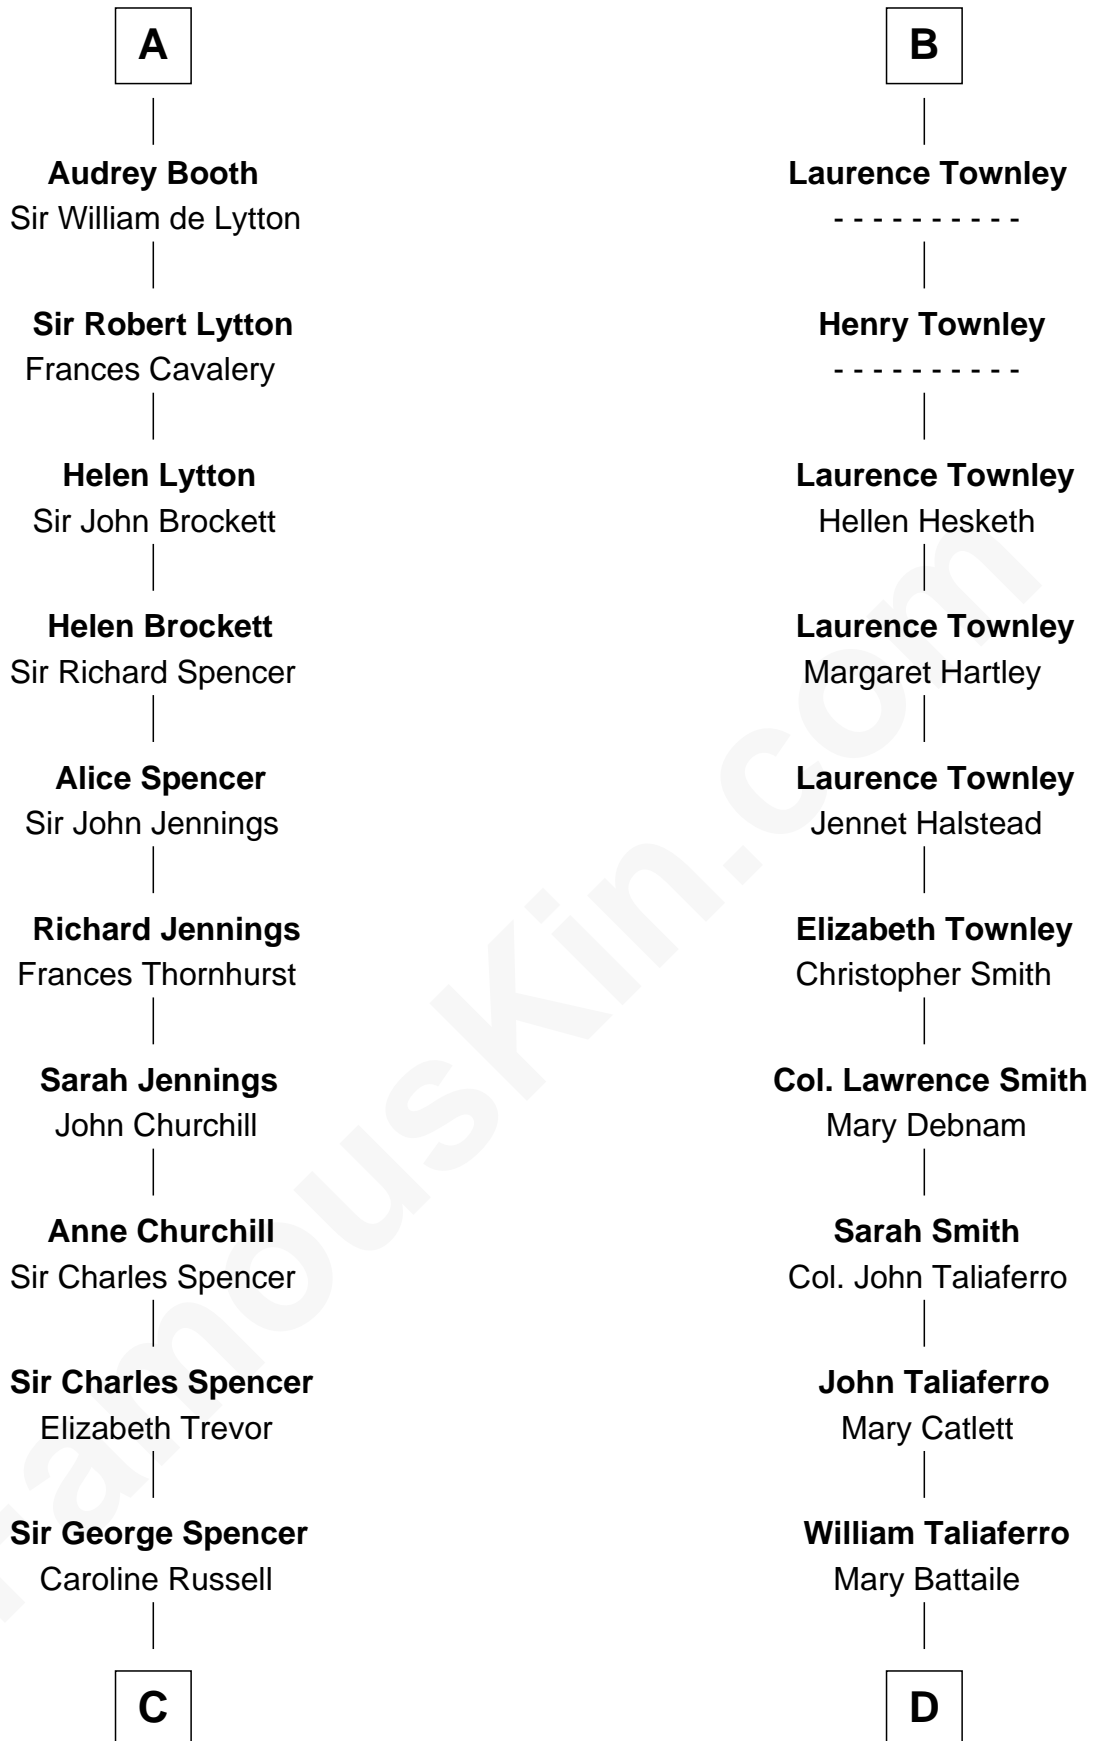

FamousKin.com

Relationship Chart of

Sir Winston Churchill

Prime Minister of the United Kingdom

21st cousin of

General George C. Marshall

Author of "The Marshall Plan"

Sir William de Ros

Eustache Fitz Ralph

C

George Spencer
Susan Stewart

Sir George Spencer-Churchill
Jane Stewart

Sir John Winston Spencer-Churchill
Frances Anne Emily Vane

Randolph Henry Spencer-Churchill
Jeanette Jerome

Sir Winston Churchill
Prime Minister of the United Kingdom