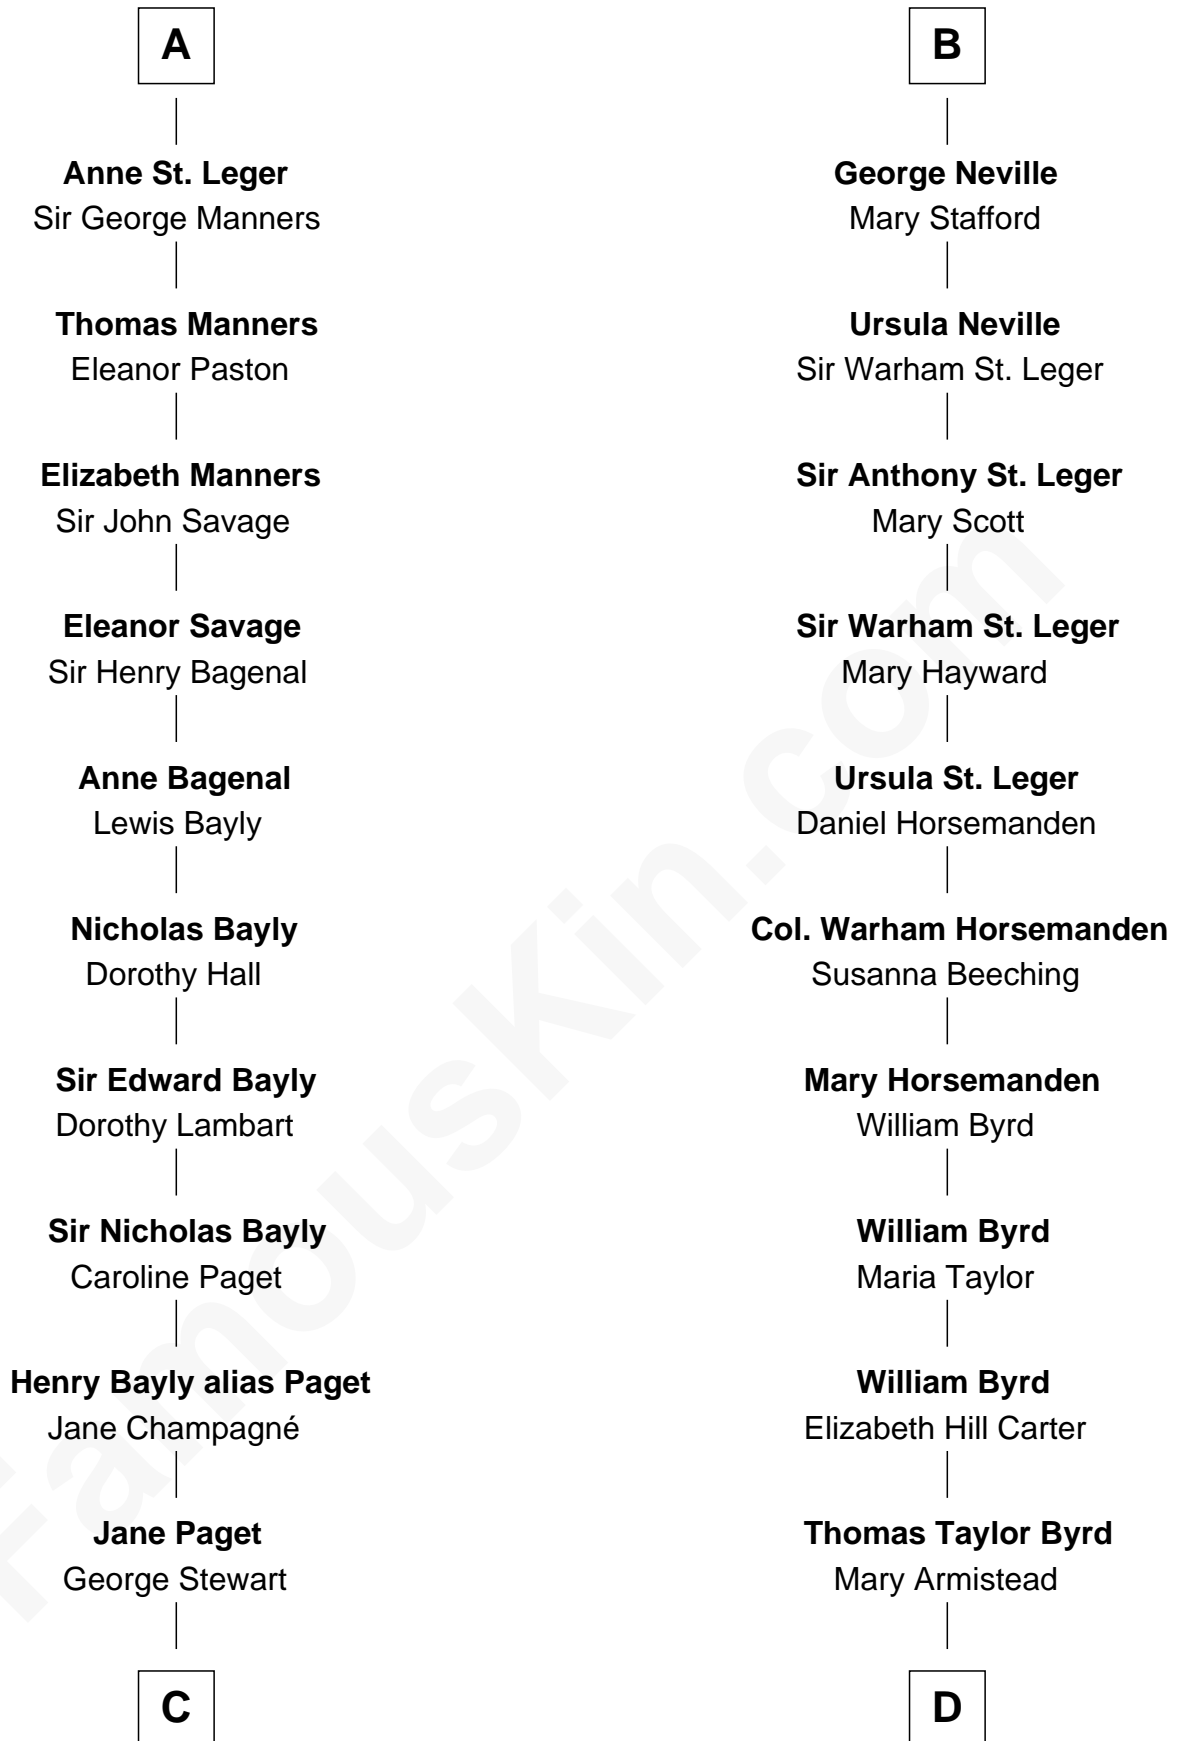

FamousKin.com

Relationship Chart of

Sir Winston Churchill

Prime Minister of the United Kingdom

20th cousin of

Harry F. Byrd

50th Governor of Virginia

Alan la Zouche

Ellen de Quincy

C

Jane Stewart
Sir George Spencer-Churchill

Sir John Winston Spencer-Churchill
Frances Anne Emily Vane

Randolph Henry Spencer-Churchill
Jeanette Jerome

Sir Winston Churchill
Prime Minister of the United Kingdom