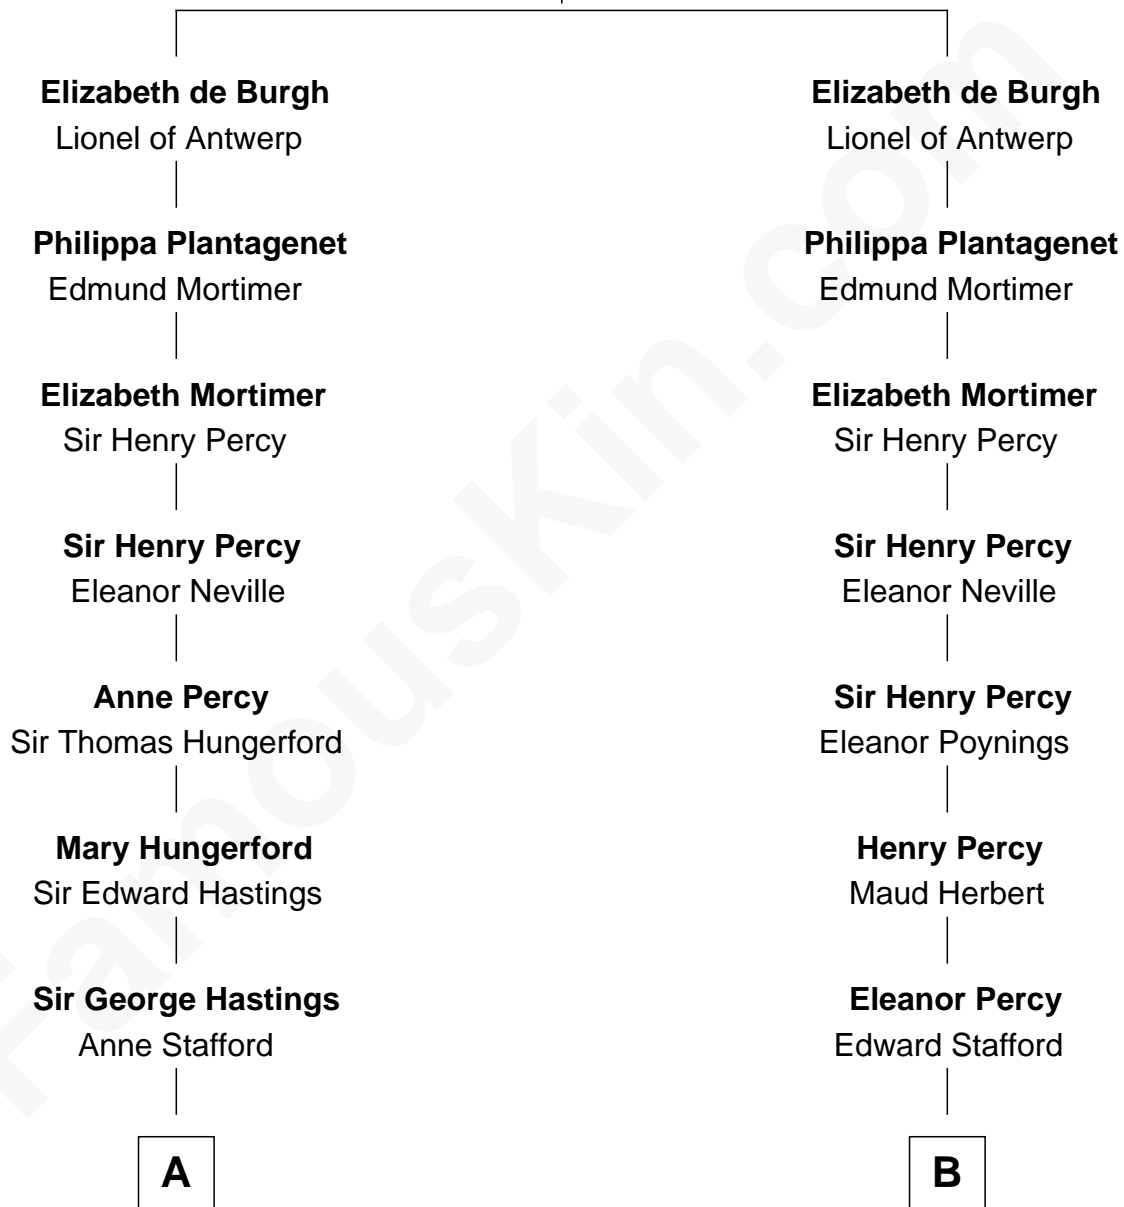

FamousKin.com

Relationship Chart of

Sir Winston Churchill

Prime Minister of the United Kingdom

19th cousin 1 time removed of

Harry F. Byrd

50th Governor of Virginia

William de Burgh
Maude of Lancaster

C

Sir John Winston Spencer-Churchill

Frances Anne Emily Vane

Randolph Henry Spencer-Churchill

Jeanette Jerome

Sir Winston Churchill

Prime Minister of the United Kingdom

D

Richard Evelyn Byrd

Anne Harrison

Col. William Byrd

Jane Meriwether Rivers

Richard Evelyn Byrd

Eleanor Bolling Flood

Harry F. Byrd

50th Governor of Virginia