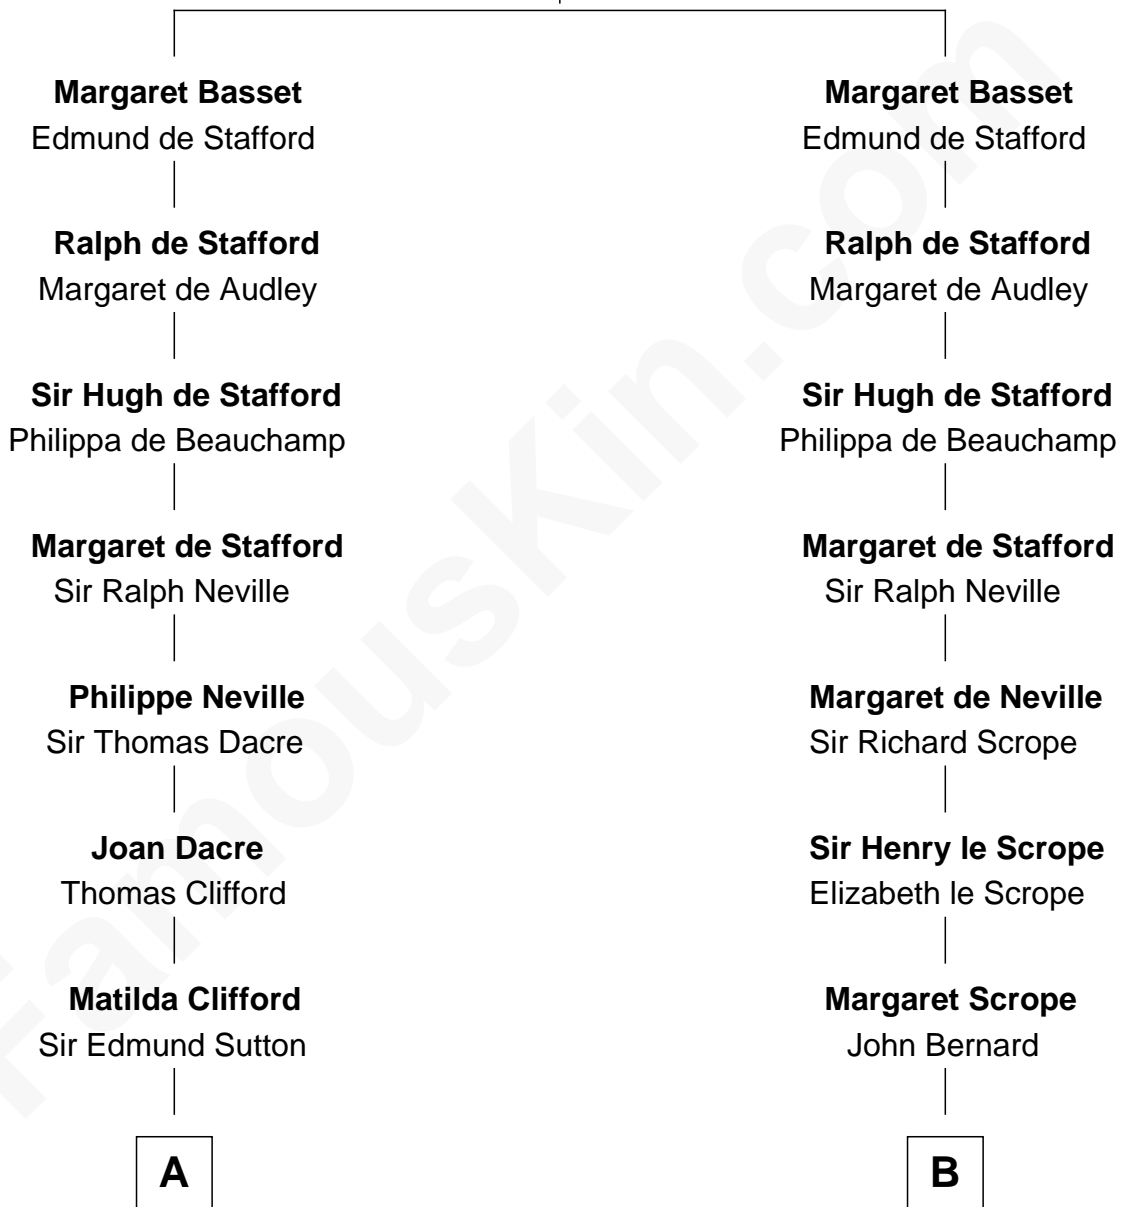

## Relationship Chart of

### Sir Winston Churchill

*Prime Minister of the United Kingdom*

19th cousin 1 time removed of

**Harry F. Byrd**

*50th Governor of Virginia*

**Ralph Basset**  
Hawise - - - - -

**C**

**Jane Stewart**  
Sir George Spencer-Churchill

**Sir John Winston Spencer-Churchill**  
Frances Anne Emily Vane

**Randolph Henry Spencer-Churchill**  
Jeanette Jerome

**Sir Winston Churchill**  
*Prime Minister of the United Kingdom*

**D**

**Col. William Byrd**  
Jane Meriwether Rivers