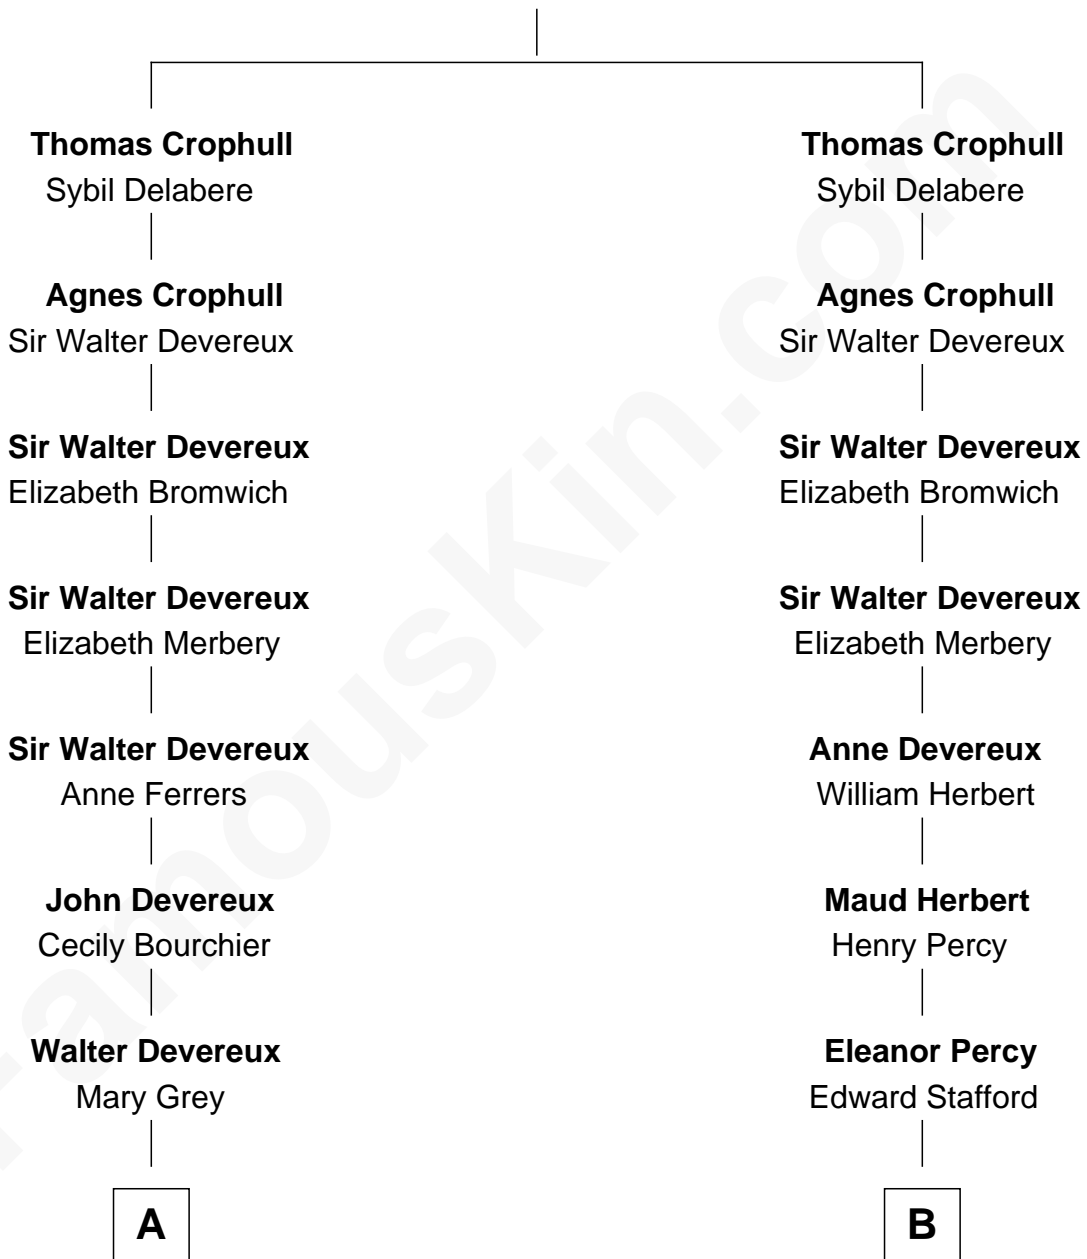

FamousKin.com

Relationship Chart of

Sir Winston Churchill

Prime Minister of the United Kingdom

19th cousin 1 time removed of

Harry F. Byrd

50th Governor of Virginia

Sir John Crophull

Margery de Verdun

C

Sir John Winston Spencer-Churchill

Frances Anne Emily Vane

Randolph Henry Spencer-Churchill

Jeanette Jerome

Sir Winston Churchill

Prime Minister of the United Kingdom

50th Governor of Virginia

FamousKin.com