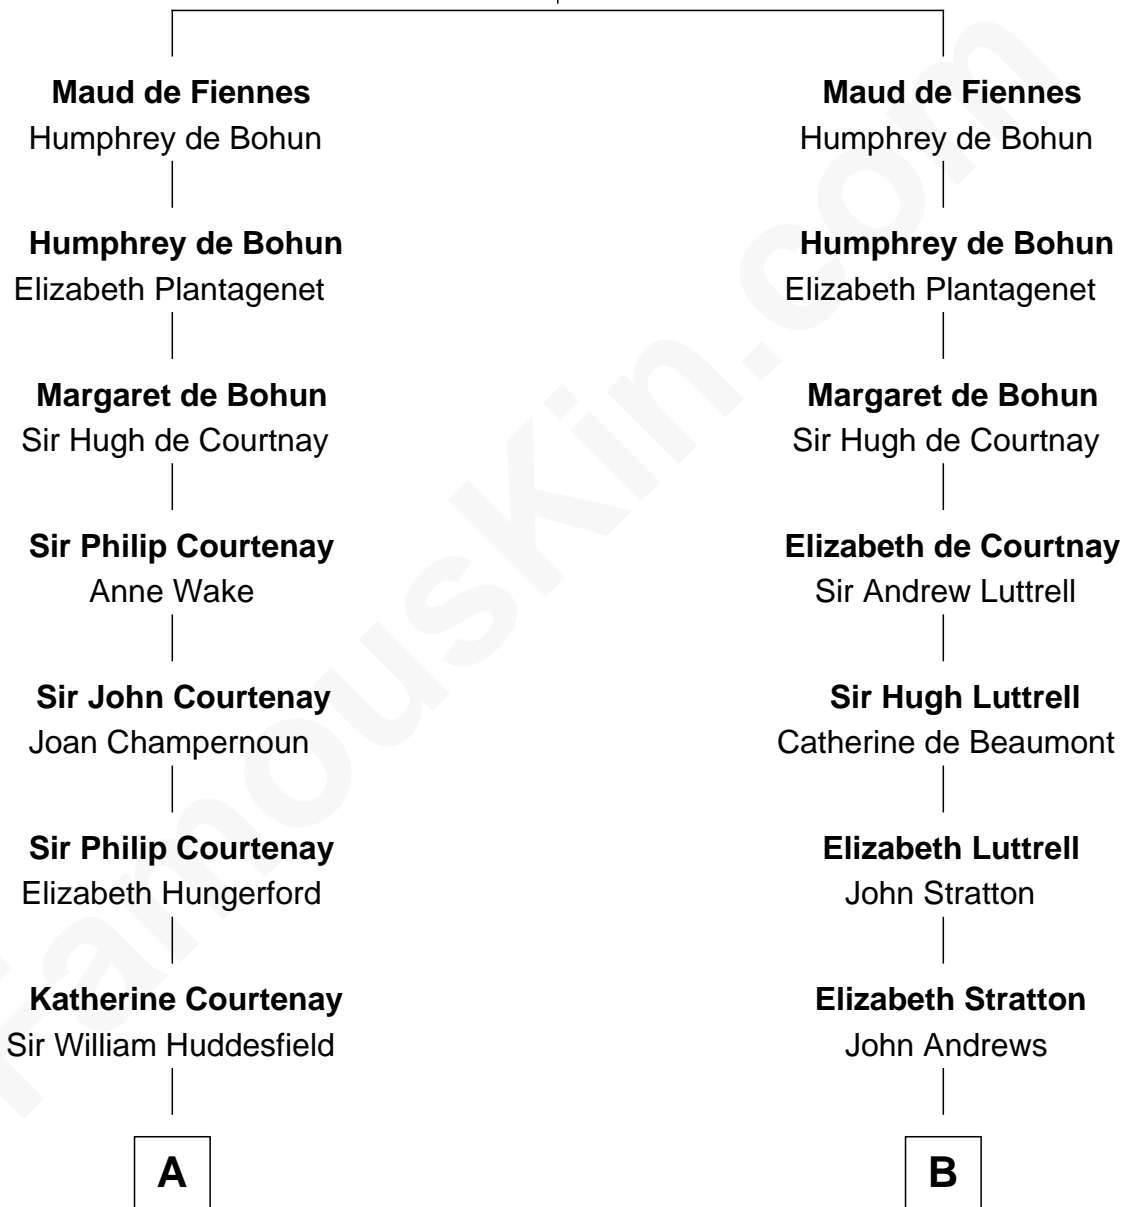

FamousKin.com

Relationship Chart of

Sir Winston Churchill

Prime Minister of the United Kingdom

20th cousin of

Harry F. Byrd

50th Governor of Virginia

Enguerrand de Fiennes

Isabel - - - - -

C

Jane Stewart
Sir George Spencer-Churchill

Sir John Winston Spencer-Churchill
Frances Anne Emily Vane

Randolph Henry Spencer-Churchill
Jeanette Jerome

Sir Winston Churchill
Prime Minister of the United Kingdom

D

Richard Evelyn Byrd
Anne Harrison

Col. William Byrd
Jane Meriwether Rivers

Richard Evelyn Byrd
Eleanor Bolling Flood

Harry F. Byrd
50th Governor of Virginia

FamousKin.com