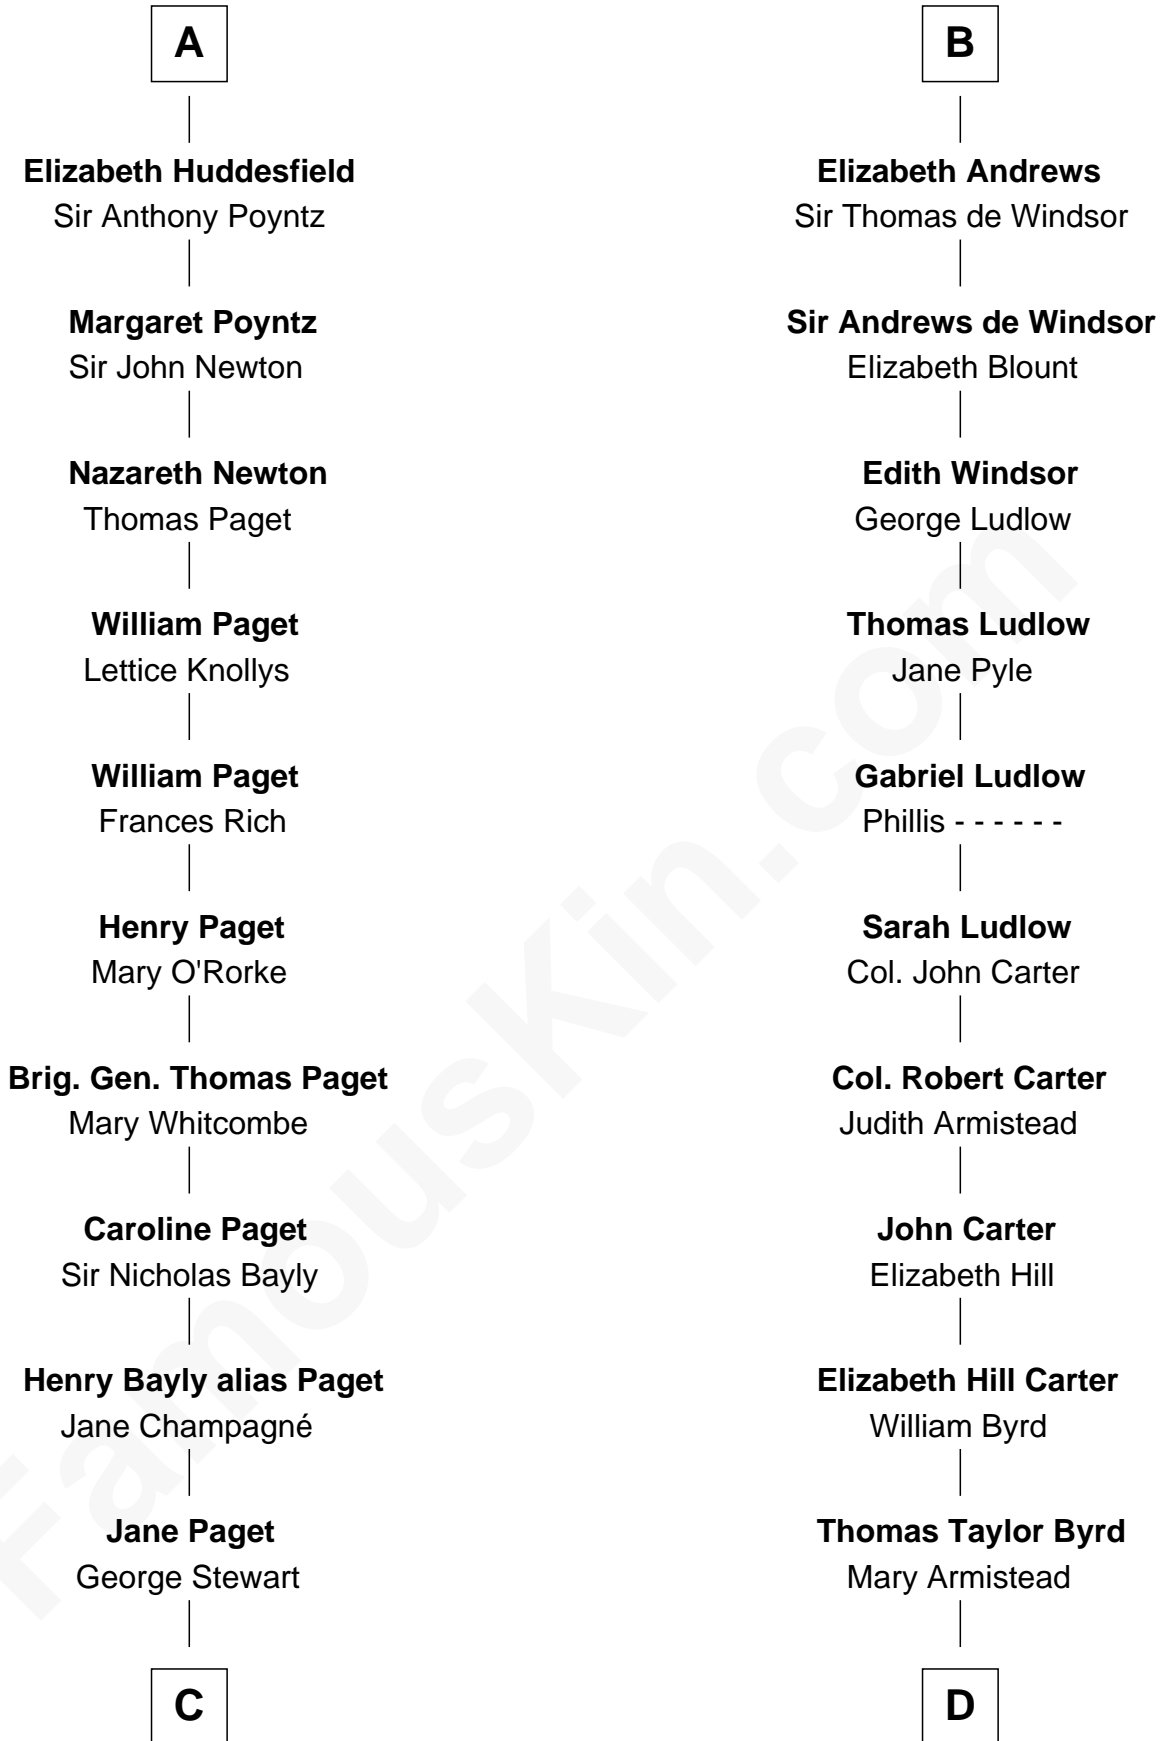

FamousKin.com

Relationship Chart of

Sir Winston Churchill

Prime Minister of the United Kingdom

20th cousin of

Harry F. Byrd

50th Governor of Virginia

Enguerrand de Fiennes

Isabel - - - - -

C

Jane Stewart
Sir George Spencer-Churchill

Sir John Winston Spencer-Churchill
Frances Anne Emily Vane

Randolph Henry Spencer-Churchill
Jeanette Jerome

Sir Winston Churchill
Prime Minister of the United Kingdom