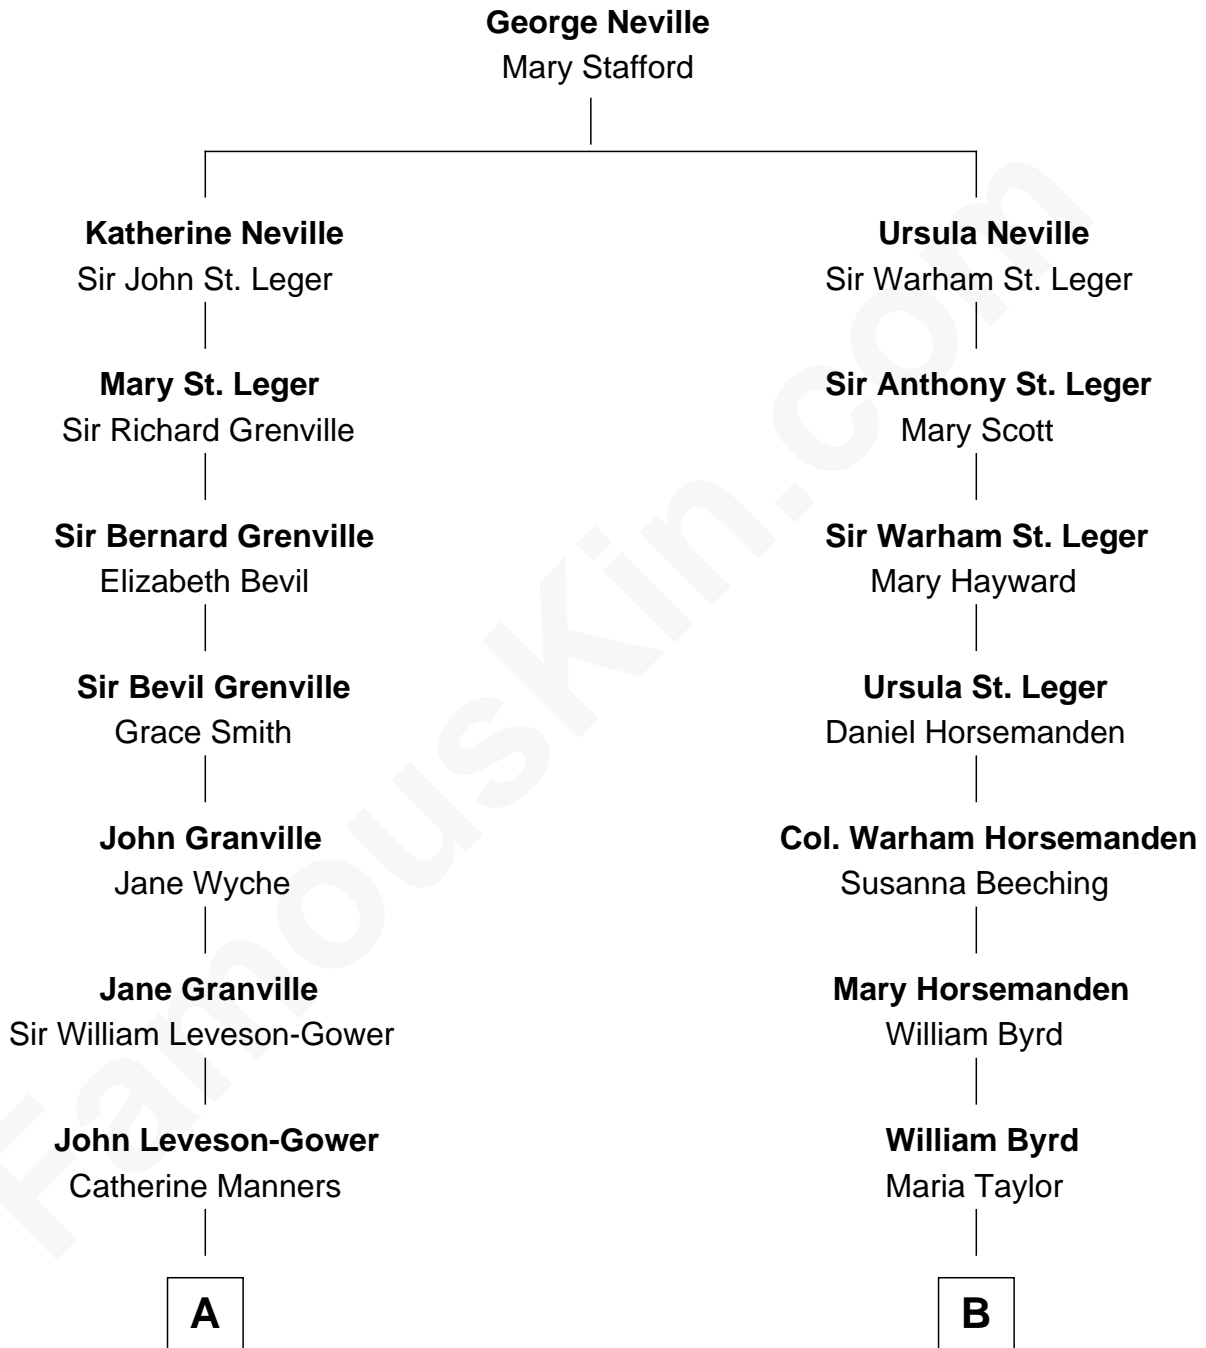

FamousKin.com

Relationship Chart of

Sir Winston Churchill

Prime Minister of the United Kingdom

12th cousin 2 times removed of

Harry F. Byrd

50th Governor of Virginia

A

John Leveson-Gower

Evelyn Pierrepont

Gertrude Leveson-Gower

John Russell

Caroline Russell

Sir George Spencer

George Spencer

Susan Stewart

Sir George Spencer-Churchill

Jane Stewart

Sir John Winston Spencer-Churchill

Frances Anne Emily Vane

Randolph Henry Spencer-Churchill

Jeanette Jerome

Sir Winston Churchill

Prime Minister of the United Kingdom