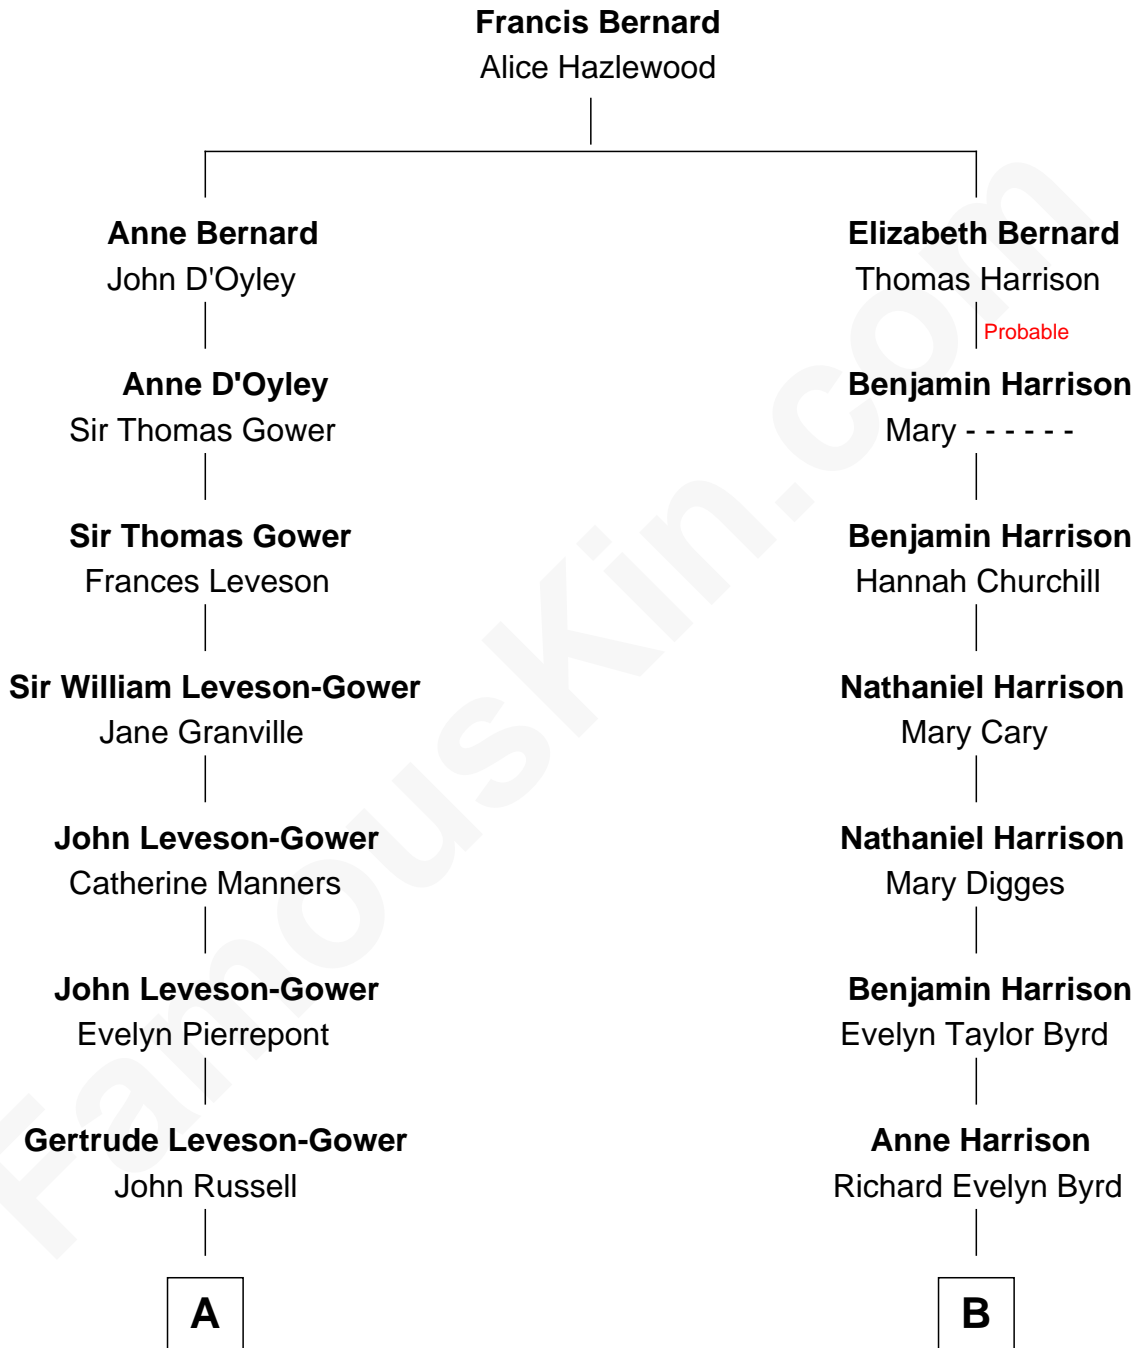

## Relationship Chart of

### Sir Winston Churchill

*Prime Minister of the United Kingdom*

9th cousin 3 times removed of

**Harry F. Byrd**

*50th Governor of Virginia*

**A**

**Caroline Russell**  
Sir George Spencer

**George Spencer**  
Susan Stewart

**Sir George Spencer-Churchill**  
Jane Stewart

**Sir John Winston Spencer-Churchill**  
Frances Anne Emily Vane

**Randolph Henry Spencer-Churchill**  
Jeanette Jerome

**Sir Winston Churchill**  
*Prime Minister of the United Kingdom*