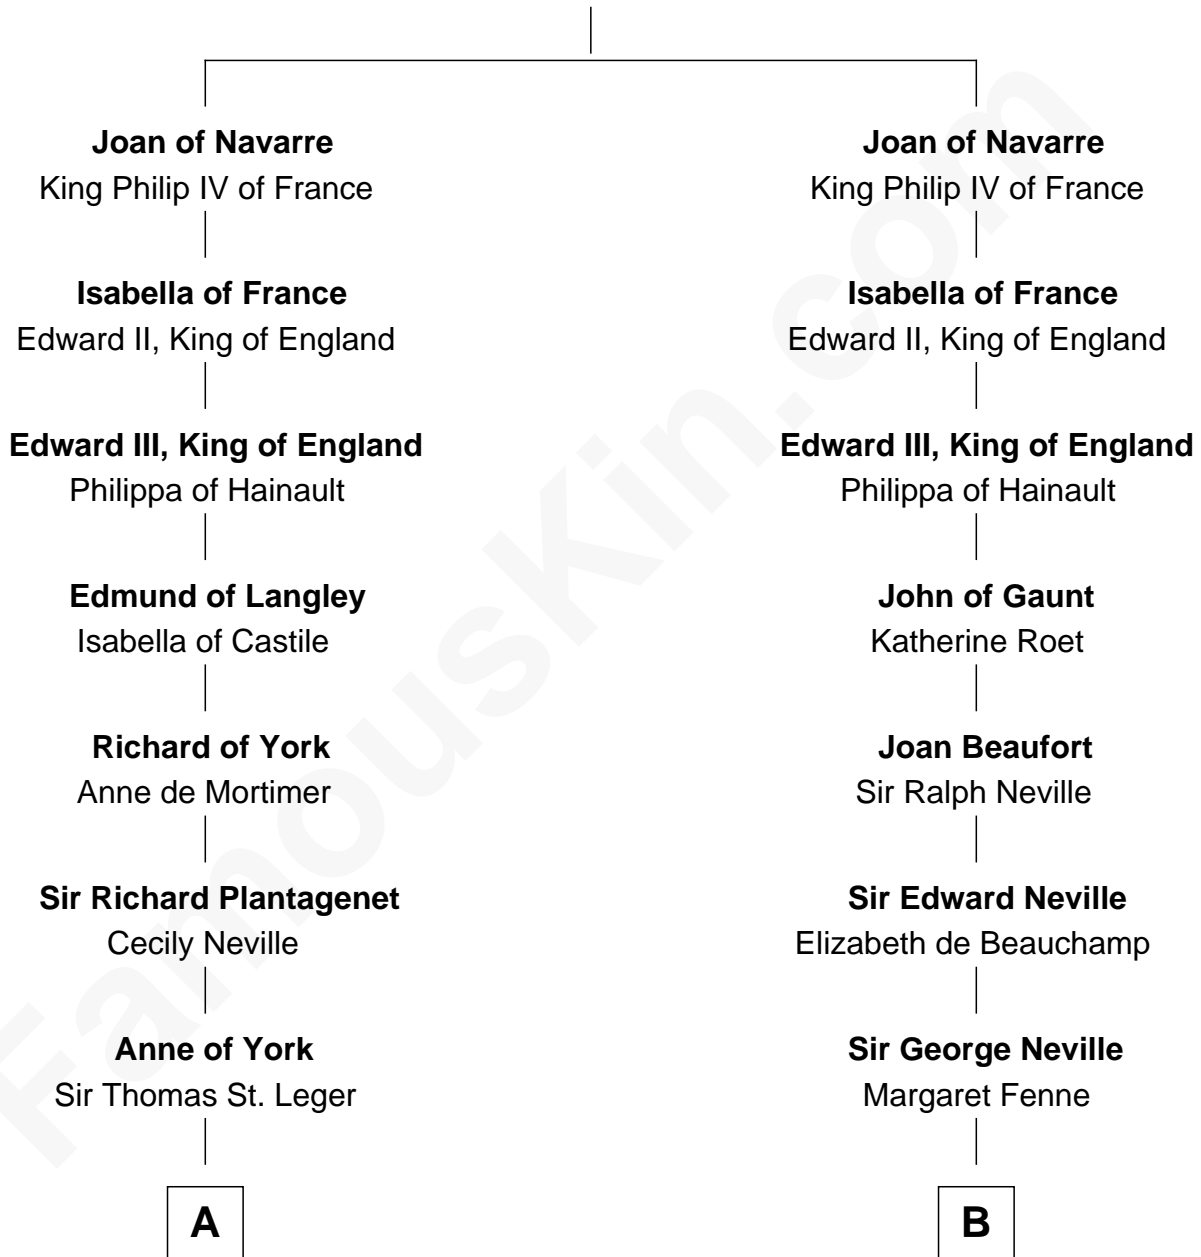

FamousKin.com

Relationship Chart of

Sir Winston Churchill

Prime Minister of the United Kingdom

20th cousin of

Harry F. Byrd

50th Governor of Virginia

King Henry I of Navarre

Blanche of Artois

C

Jane Stewart
Sir George Spencer-Churchill

Sir John Winston Spencer-Churchill
Frances Anne Emily Vane

Randolph Henry Spencer-Churchill
Jeanette Jerome

Sir Winston Churchill
Prime Minister of the United Kingdom