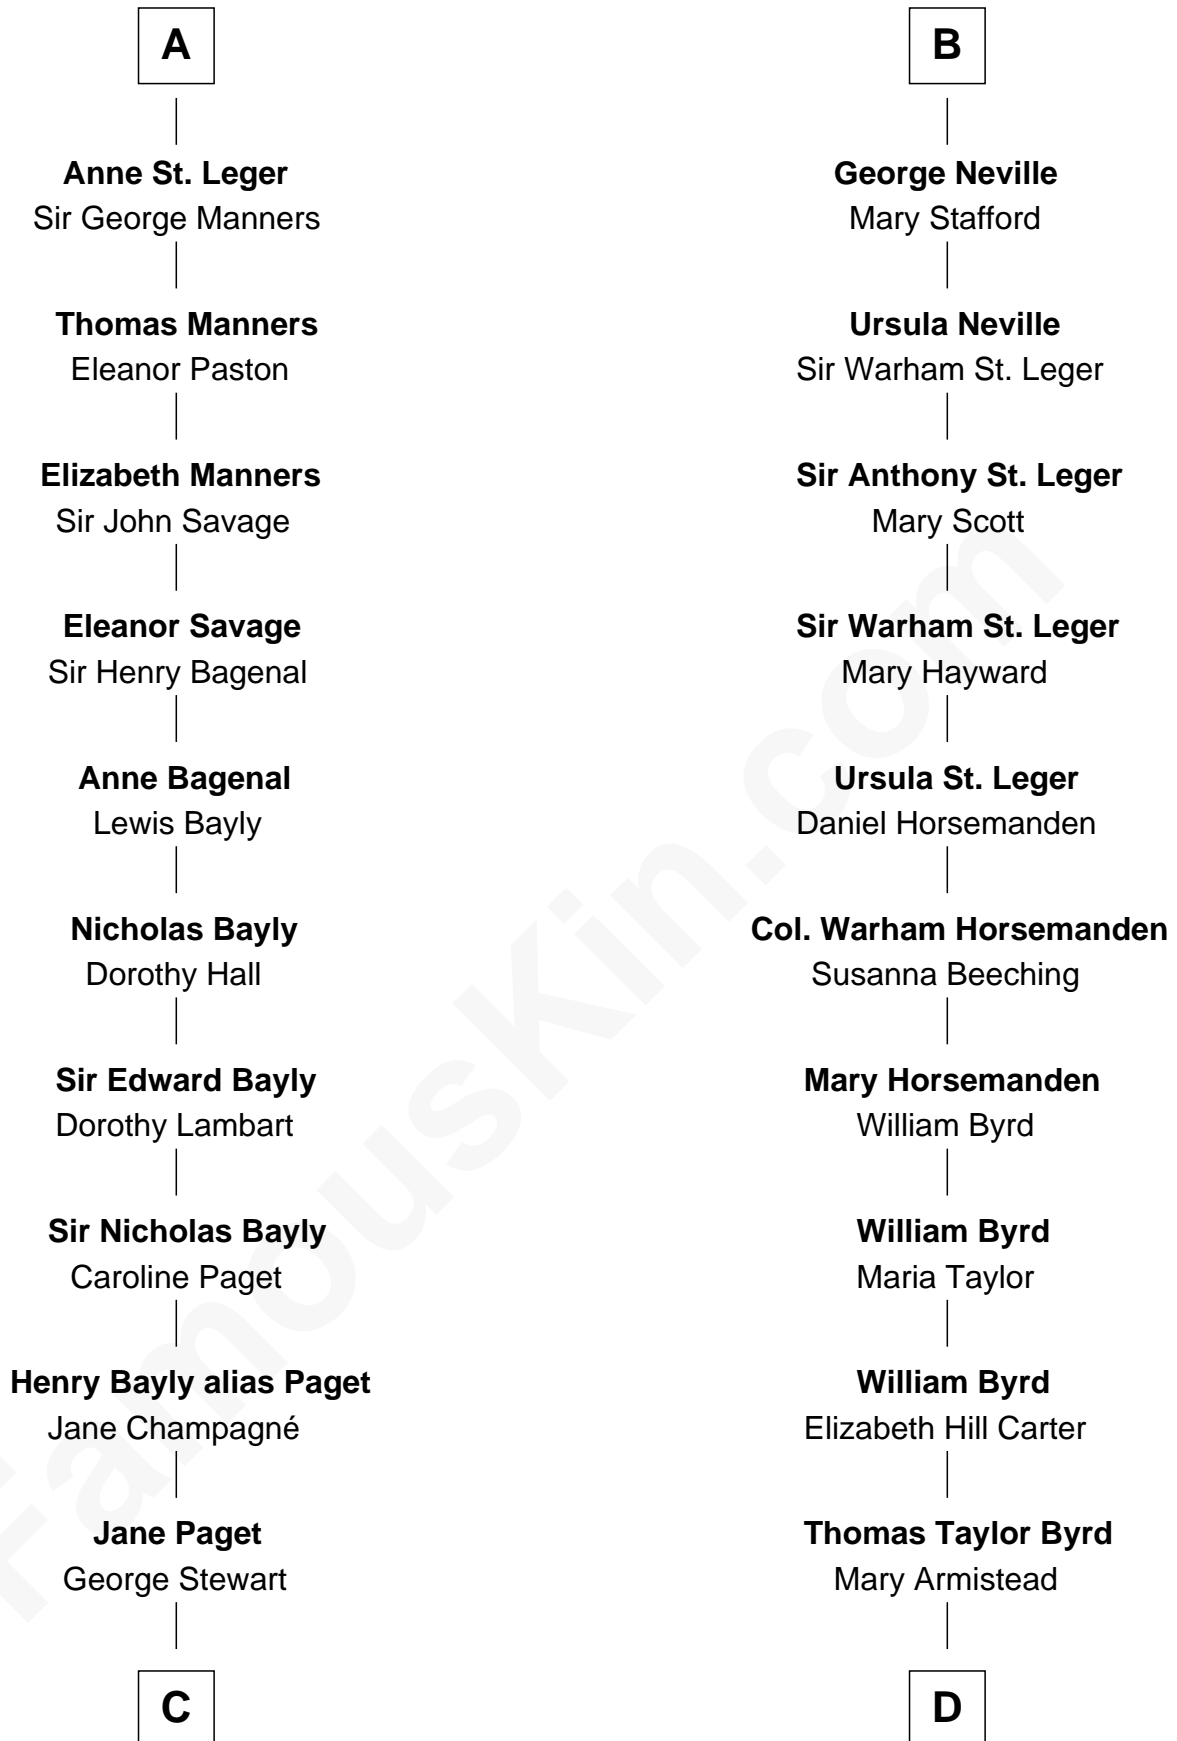

FamousKin.com

Relationship Chart of

Sir Winston Churchill

Prime Minister of the United Kingdom

20th cousin of

Harry F. Byrd

50th Governor of Virginia

King Henry I of Navarre

Blanche of Artois

C

Jane Stewart
Sir George Spencer-Churchill

Sir John Winston Spencer-Churchill
Frances Anne Emily Vane

Randolph Henry Spencer-Churchill
Jeanette Jerome

Sir Winston Churchill
Prime Minister of the United Kingdom