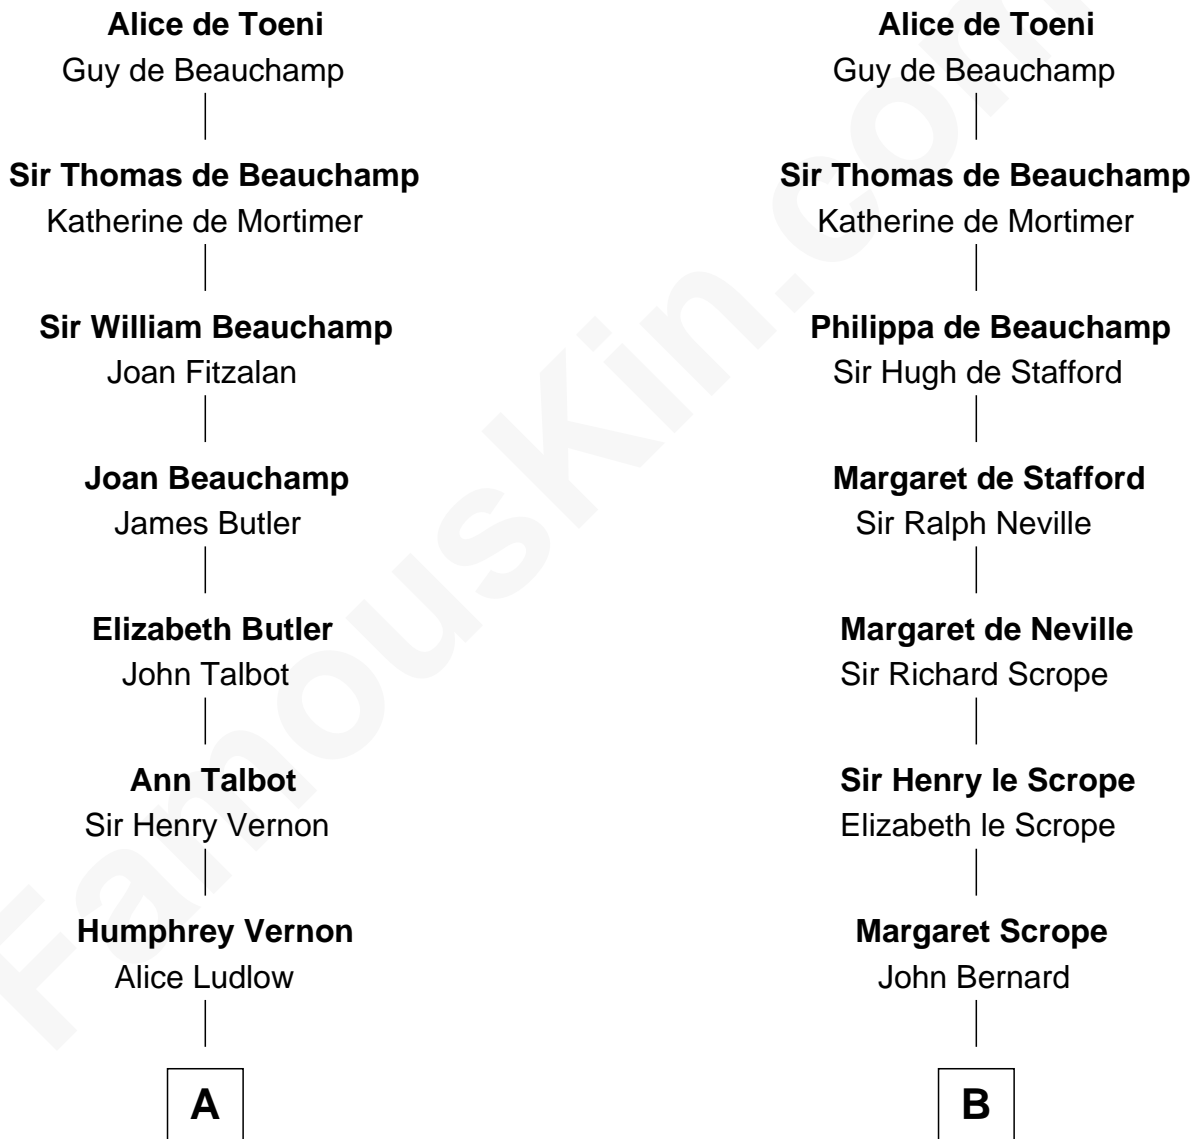

FamousKin.com

Relationship Chart of

Sir Winston Churchill

Prime Minister of the United Kingdom

19th cousin of

Harry F. Byrd

50th Governor of Virginia

Ralph VII de Toeni

Mary - - - - -

C

Sir John Winston Spencer-Churchill

Frances Anne Emily Vane

Randolph Henry Spencer-Churchill

Jeanette Jerome

Sir Winston Churchill

Prime Minister of the United Kingdom