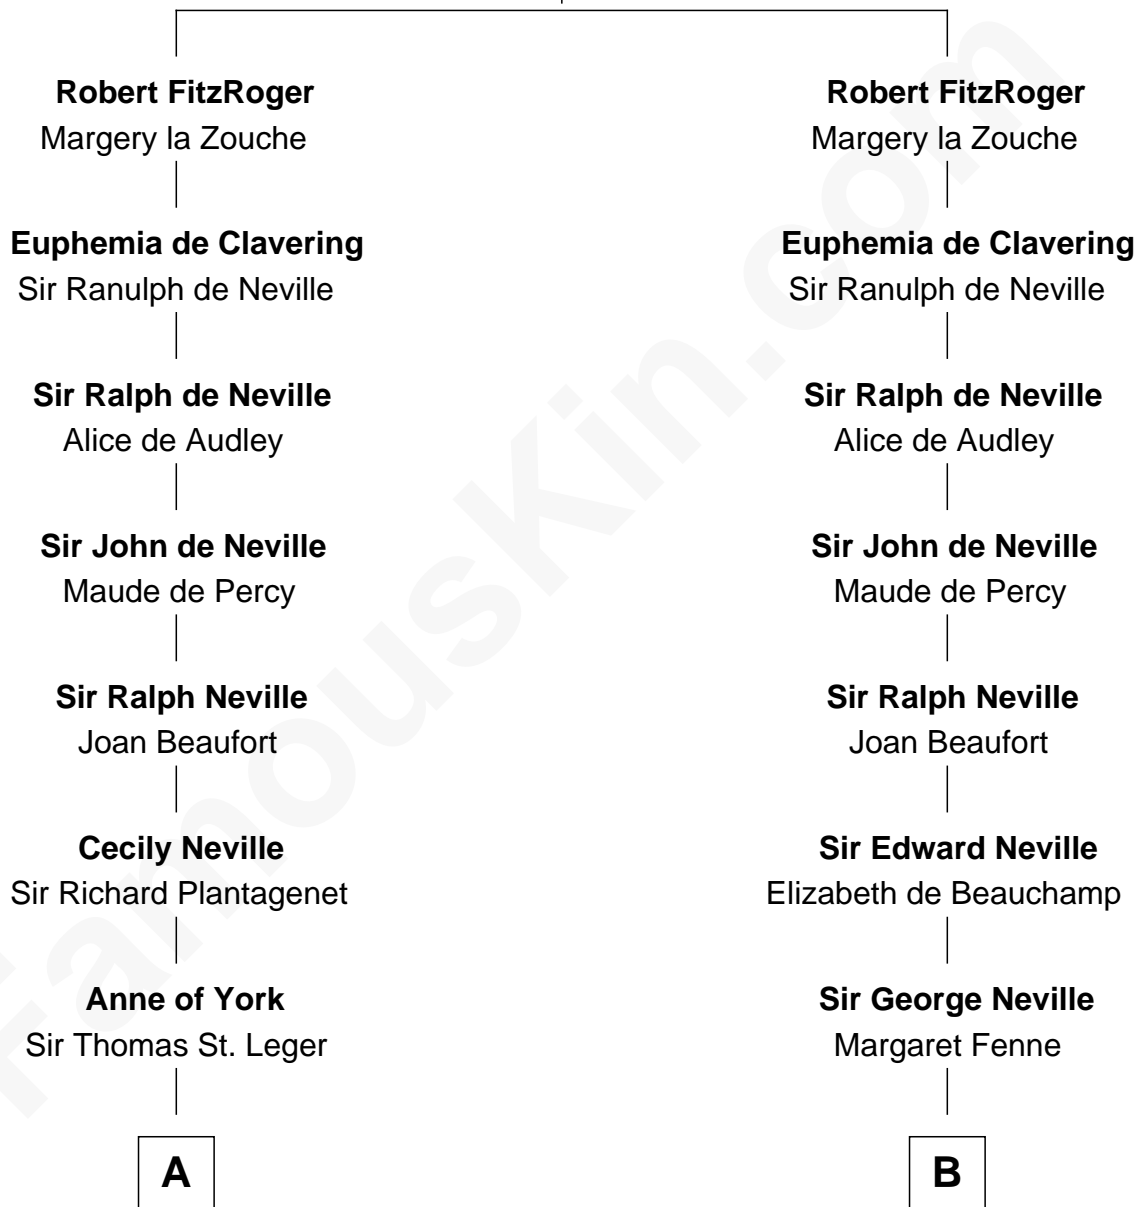

FamousKin.com

Relationship Chart of

Sir Winston Churchill

Prime Minister of the United Kingdom

20th cousin of

Harry F. Byrd

50th Governor of Virginia

Roger FitzJohn

Isabel - - - - -

C

Jane Stewart
Sir George Spencer-Churchill

Sir John Winston Spencer-Churchill
Frances Anne Emily Vane

Randolph Henry Spencer-Churchill
Jeanette Jerome

Sir Winston Churchill
Prime Minister of the United Kingdom