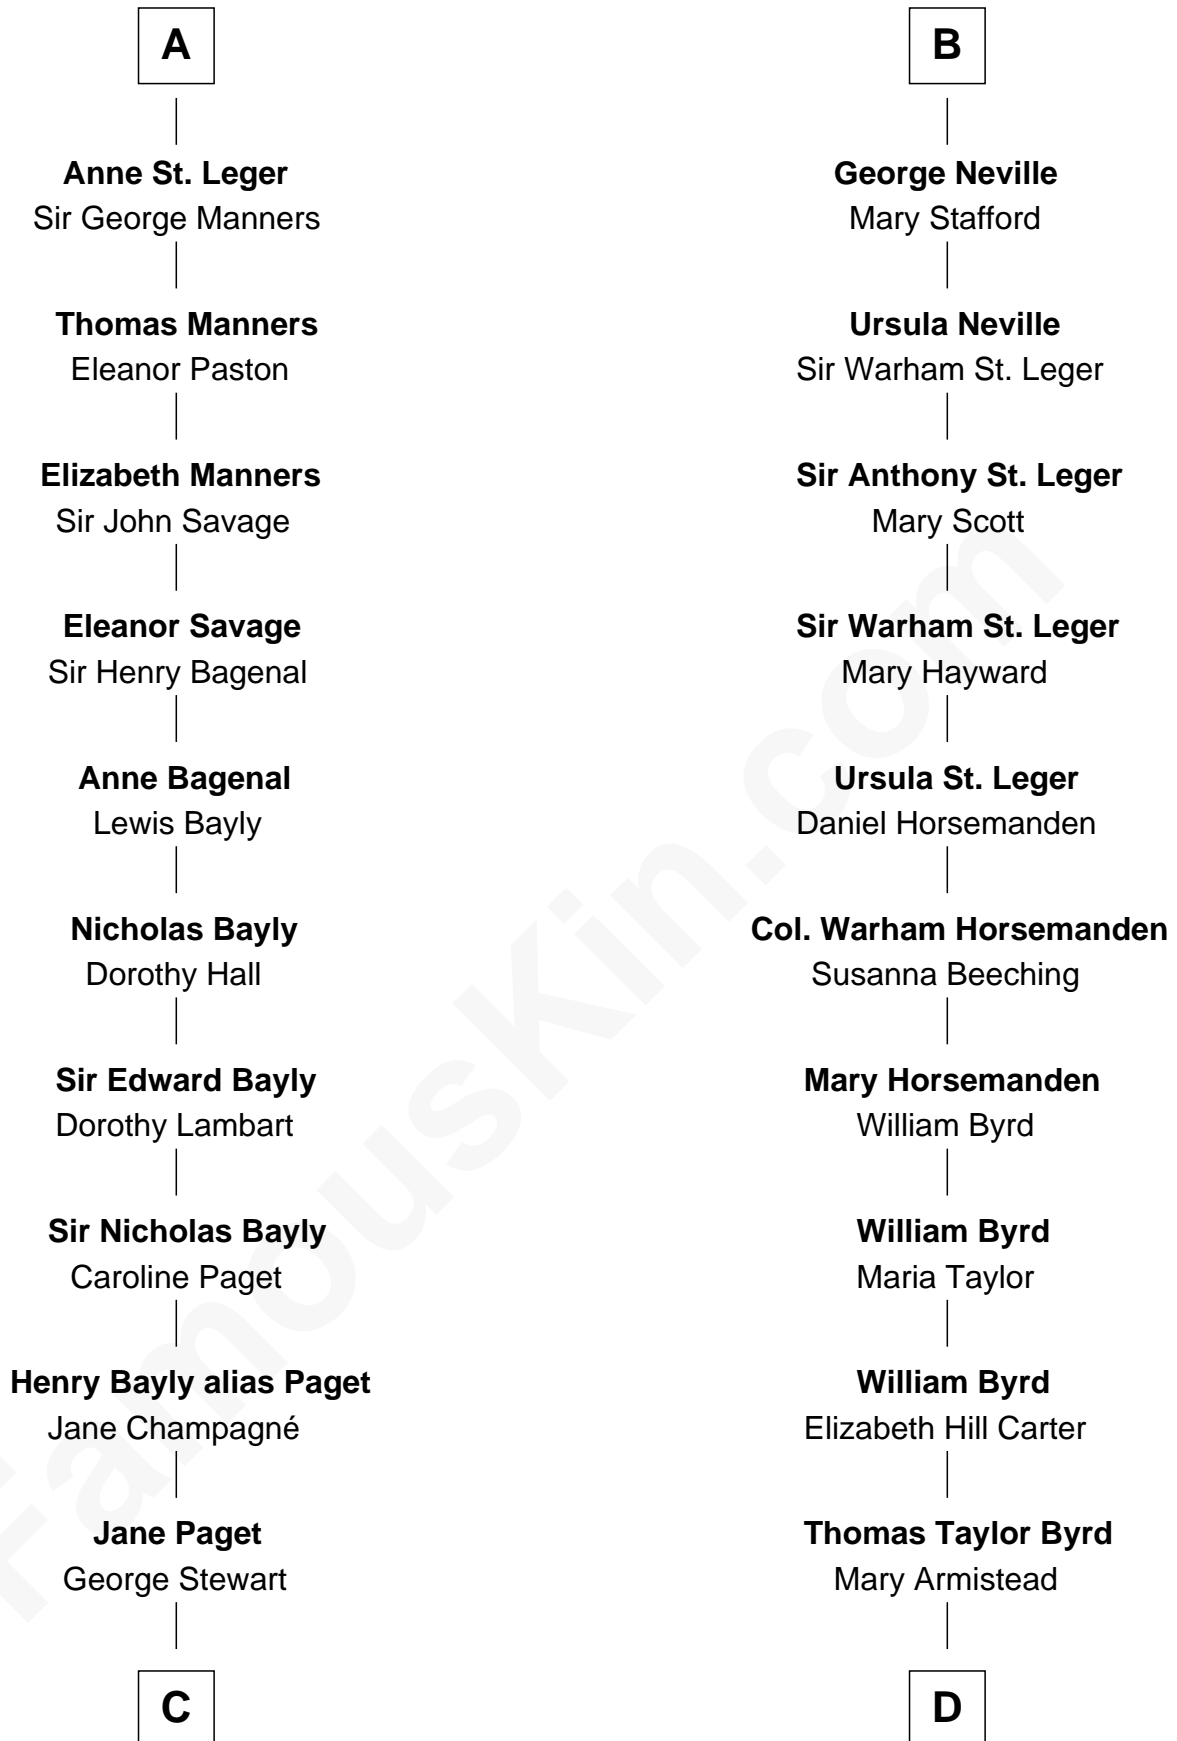

FamousKin.com

Relationship Chart of

Sir Winston Churchill

Prime Minister of the United Kingdom

20th cousin of

Harry F. Byrd

50th Governor of Virginia

Roger FitzJohn

Isabel - - - - -

C

Jane Stewart
Sir George Spencer-Churchill

Sir John Winston Spencer-Churchill
Frances Anne Emily Vane

Randolph Henry Spencer-Churchill
Jeanette Jerome

Sir Winston Churchill
Prime Minister of the United Kingdom