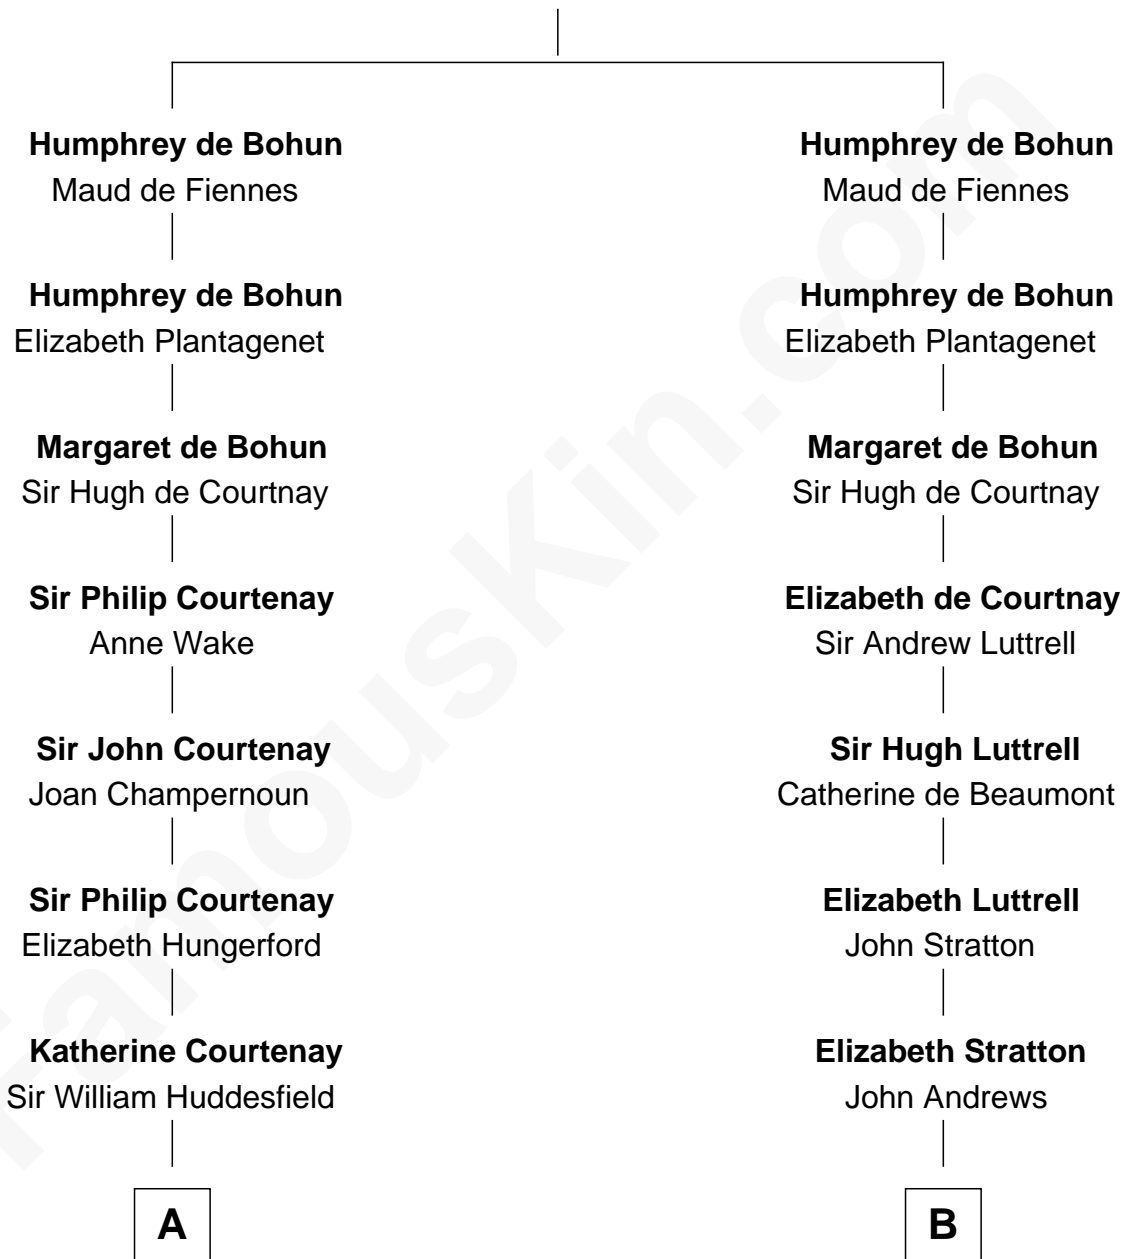

FamousKin.com

Relationship Chart of

Sir Winston Churchill

Prime Minister of the United Kingdom

20th cousin of

Harry F. Byrd

50th Governor of Virginia

Sir Humphrey de Bohun

Eleanor de Braiose

C

Jane Stewart
Sir George Spencer-Churchill

Sir John Winston Spencer-Churchill
Frances Anne Emily Vane

Randolph Henry Spencer-Churchill
Jeanette Jerome

Sir Winston Churchill
Prime Minister of the United Kingdom