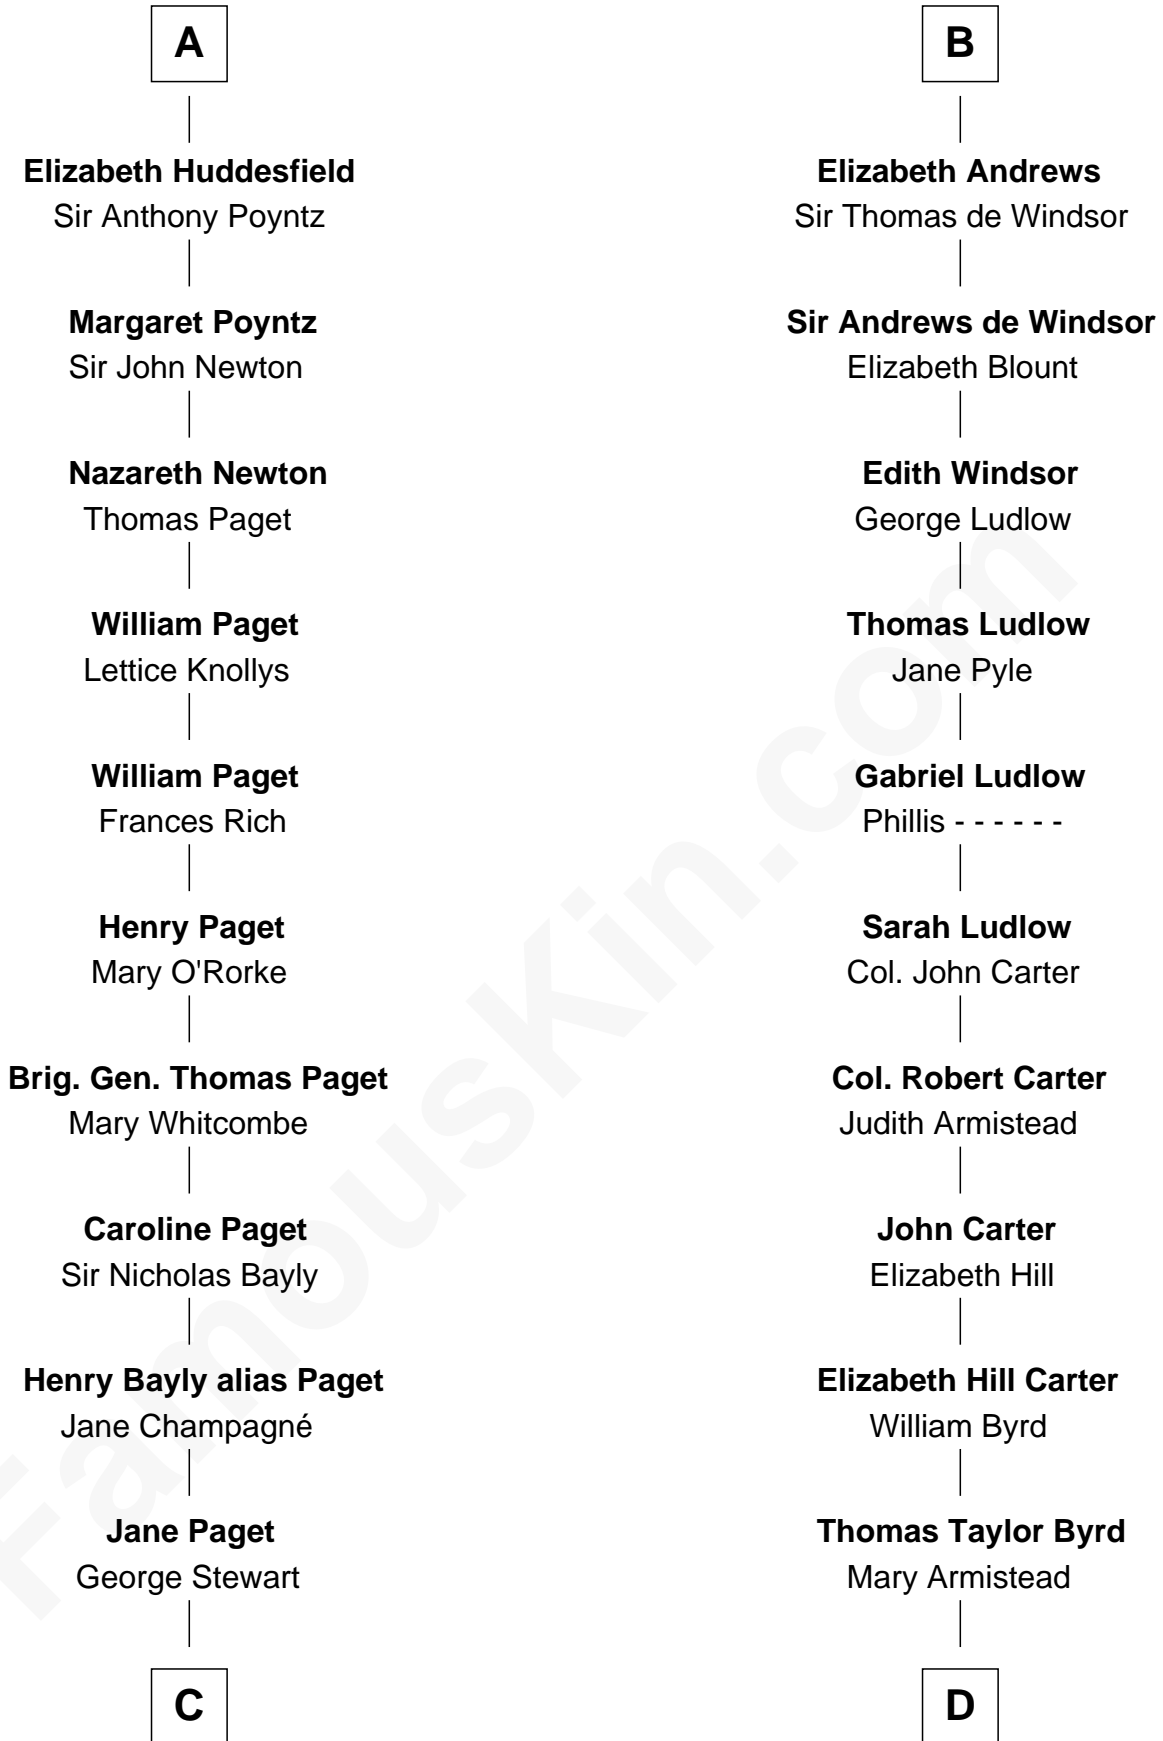

FamousKin.com

Relationship Chart of

Sir Winston Churchill

Prime Minister of the United Kingdom

20th cousin of

Harry F. Byrd

50th Governor of Virginia

Sir Humphrey de Bohun

Eleanor de Braiose

C

Jane Stewart
Sir George Spencer-Churchill

Sir John Winston Spencer-Churchill
Frances Anne Emily Vane

Randolph Henry Spencer-Churchill
Jeanette Jerome

Sir Winston Churchill
Prime Minister of the United Kingdom