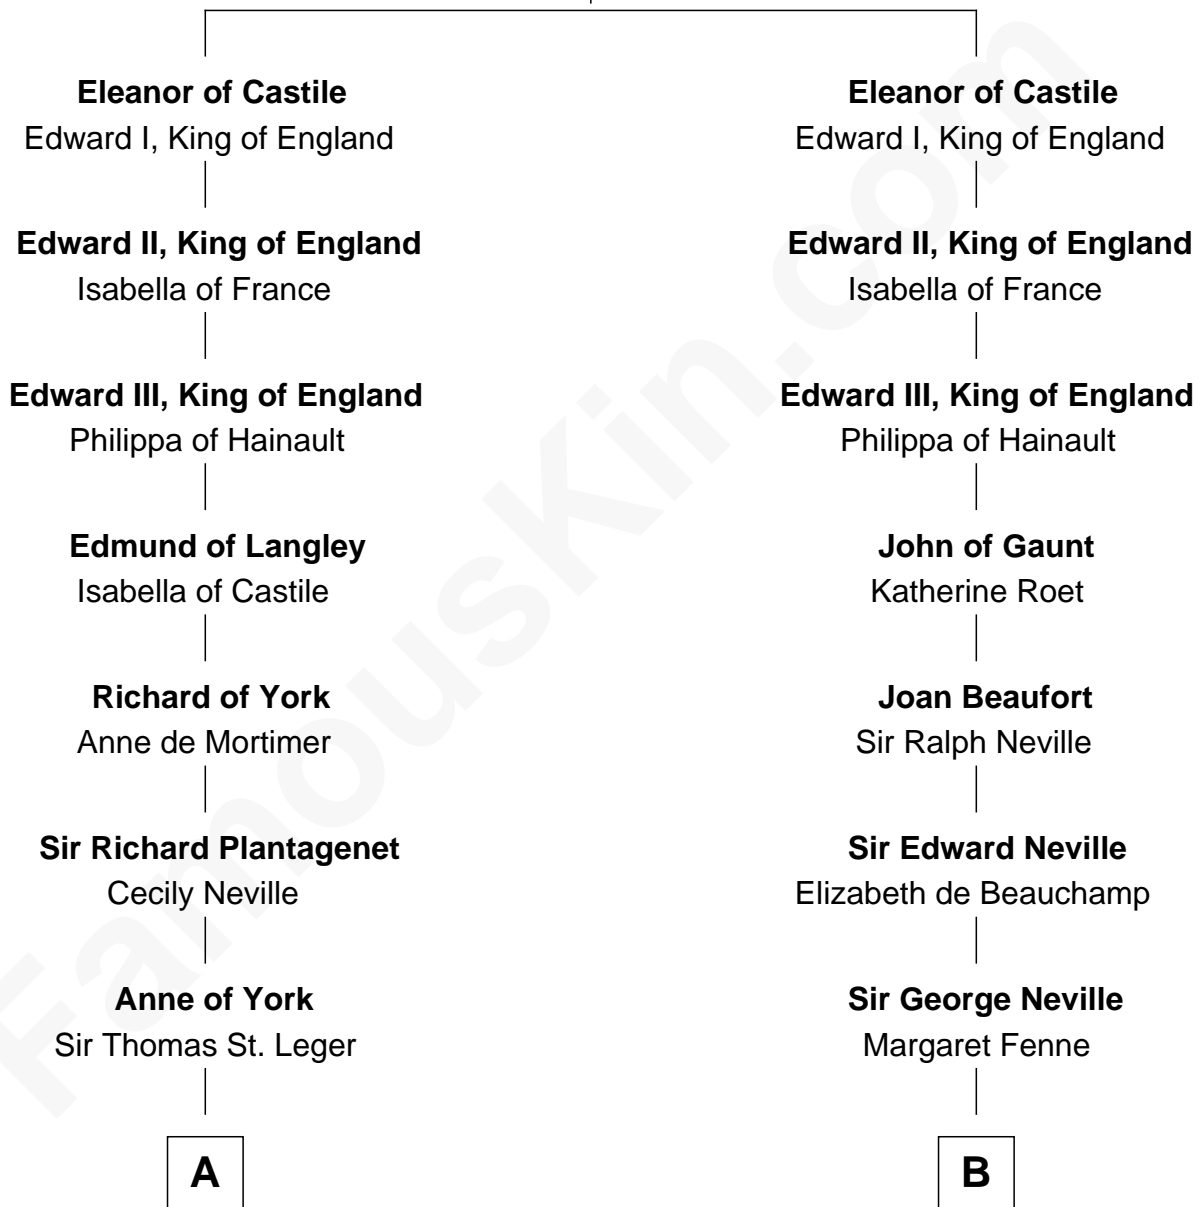

FamousKin.com
Relationship Chart of
Sir Winston Churchill

Prime Minister of the United Kingdom

20th cousin of

Harry F. Byrd

50th Governor of Virginia

Ferdinand III, King of Castile

Joanna of Ponthieu

C

Jane Stewart
Sir George Spencer-Churchill

Sir John Winston Spencer-Churchill
Frances Anne Emily Vane

Randolph Henry Spencer-Churchill
Jeanette Jerome

Sir Winston Churchill
Prime Minister of the United Kingdom