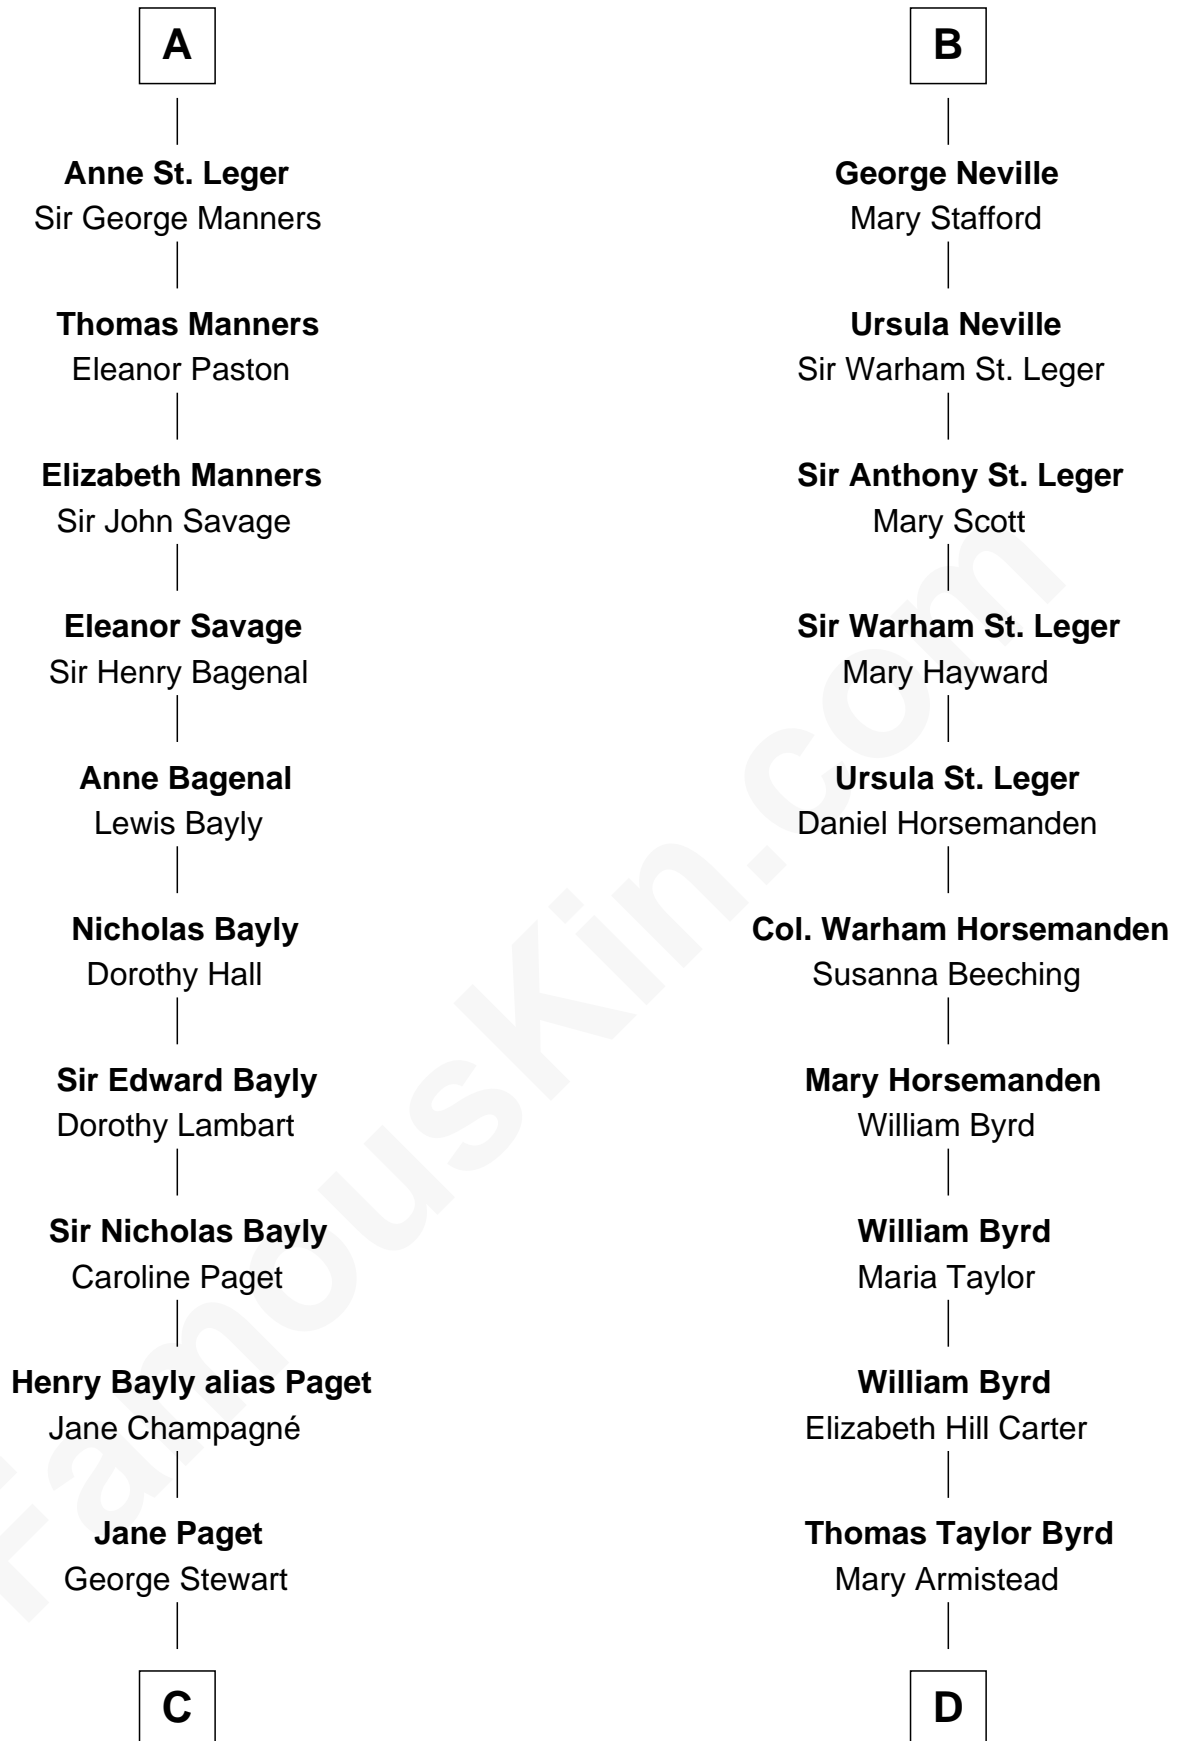

FamousKin.com
Relationship Chart of
Sir Winston Churchill

Prime Minister of the United Kingdom

20th cousin of

Harry F. Byrd

50th Governor of Virginia

Ferdinand III, King of Castile

Joanna of Ponthieu

C

Jane Stewart
Sir George Spencer-Churchill

Sir John Winston Spencer-Churchill
Frances Anne Emily Vane

Randolph Henry Spencer-Churchill
Jeanette Jerome

Sir Winston Churchill
Prime Minister of the United Kingdom