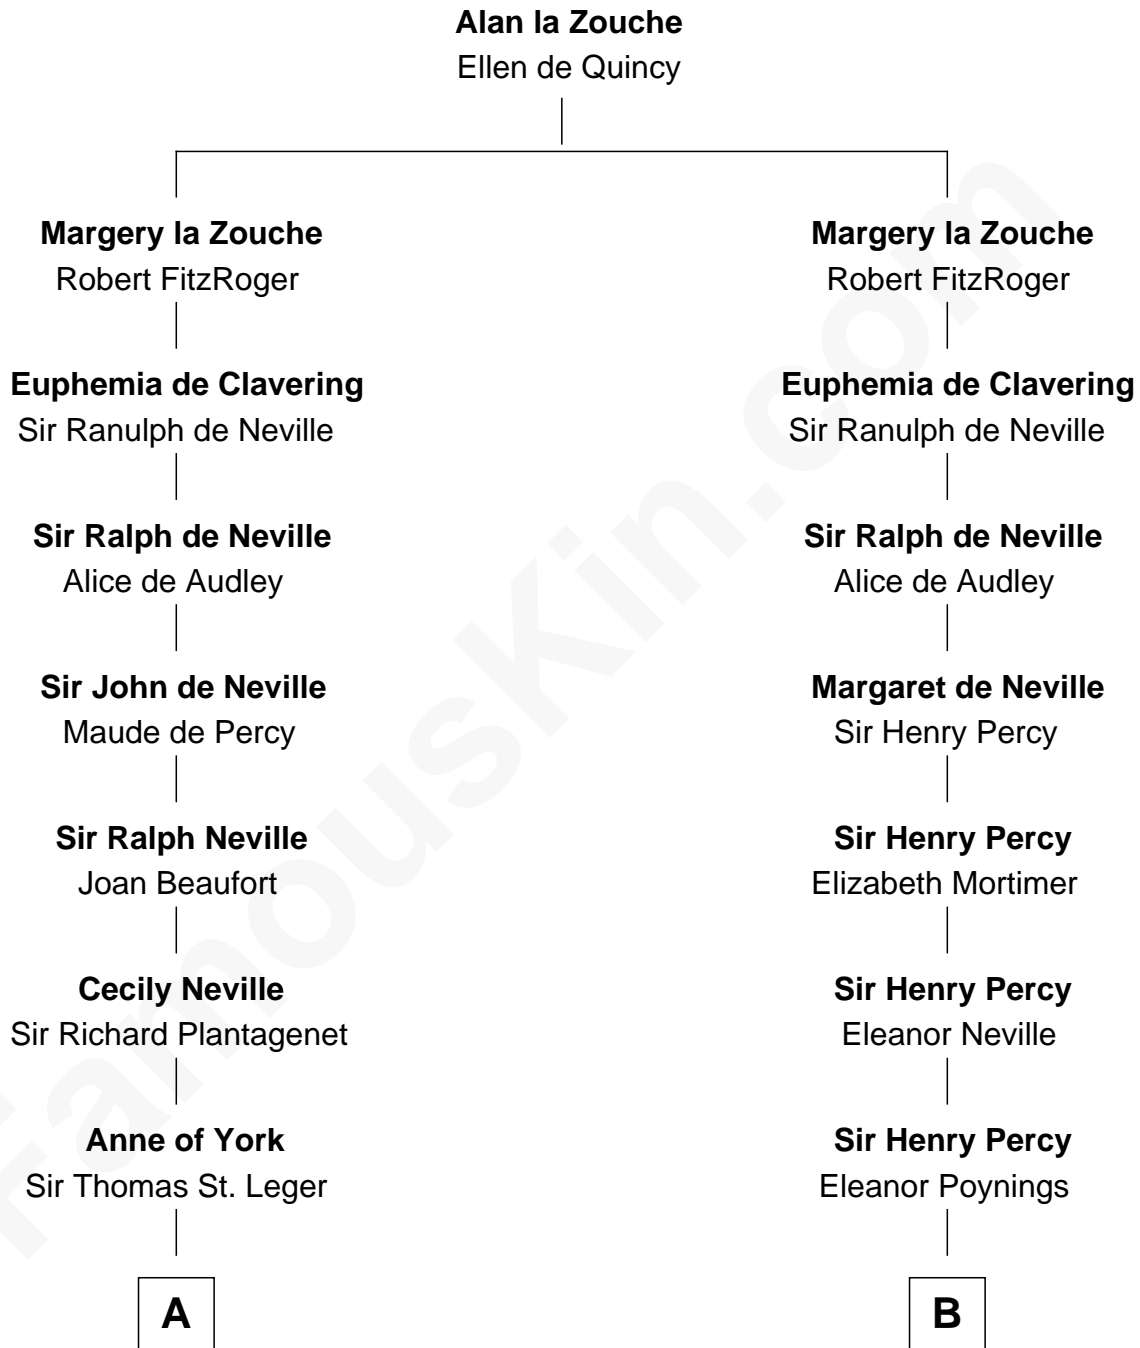

## Relationship Chart of

### Sir Winston Churchill

*Prime Minister of the United Kingdom*

17th cousin 3 times removed of

**Meriwether Lewis**

*Lewis and Clark Expedition*

**C**

—  
**Jane Stewart**

Sir George Spencer-Churchill