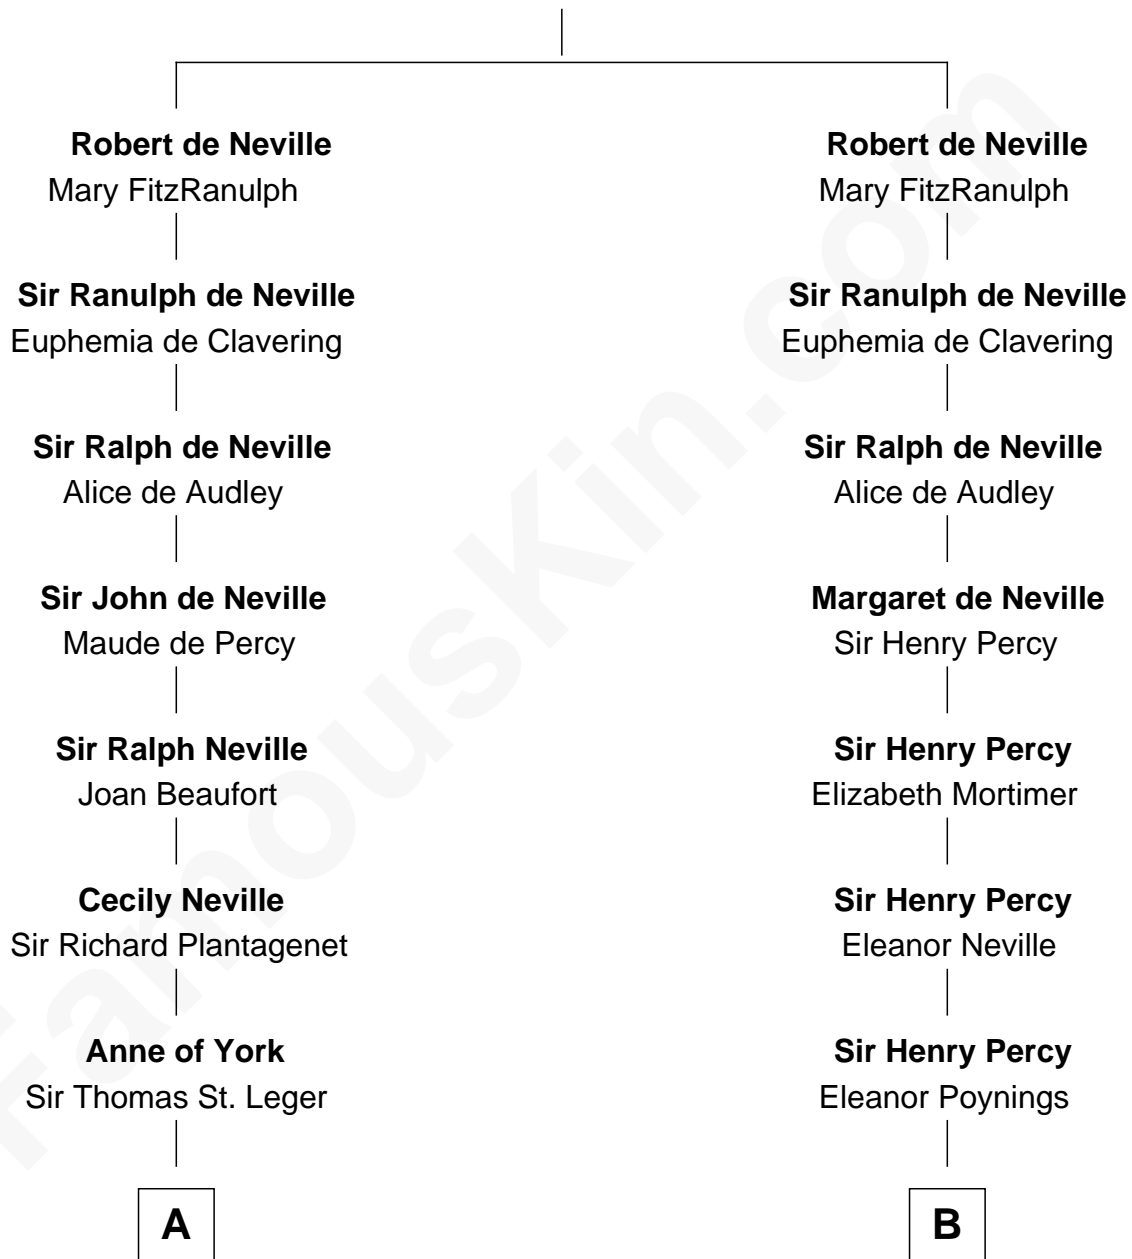

## Relationship Chart of

### Sir Winston Churchill

*Prime Minister of the United Kingdom*

17th cousin 3 times removed of

**Meriwether Lewis**

*Lewis and Clark Expedition*

**Sir Robert de Neville**

**C**

—  
**Jane Stewart**

Sir George Spencer-Churchill

—  
**Sir John Winston Spencer-Churchill**

Frances Anne Emily Vane

—  
**Randolph Henry Spencer-Churchill**

Jeanette Jerome

—  
**Sir Winston Churchill**

*Prime Minister of the United Kingdom*